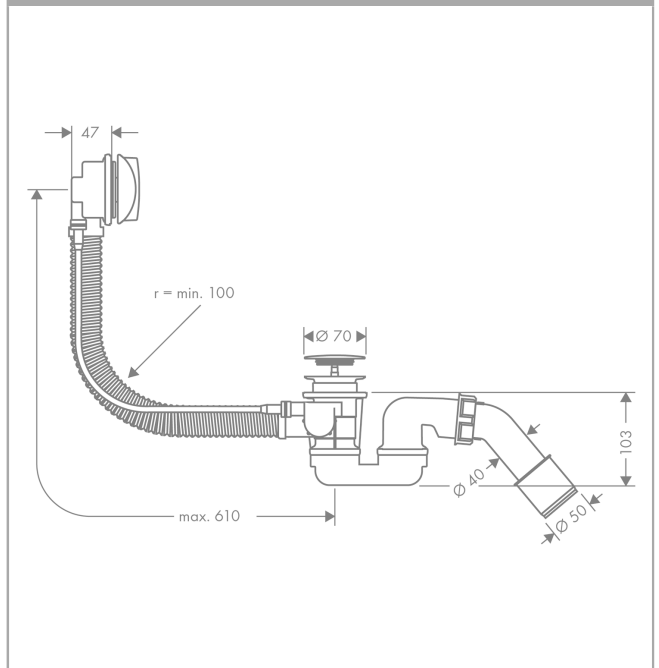

Flexaplus

Complete set waste and overflow set for standard bath tubs

Surfaces: **Chrome** Article Number: **58143000**

Description

product features

- consists of: basic set, finish set
- TÜV certified
- suitable for standard bath tubs
- PE screw connection G 1½ x 40/ 50 mm
- flexible overflow hose
- bowden cable length 520 mm
- odour trap - backwater height is 50 mm

Certificates

Product image

Scale drawing

Flexaplus
Complete set waste and overflow set for standard bath tubs
 Surfaces: **Chrome** Article Number: **58143000**

Exploded Drawing

Year of production: >01/99

Flexaplus

Complete set waste and overflow set for standard bath tubs

Surfaces: **Chrome** Article Number: **58143000**

Spare part list

Year of production: >01/99

Pos.	Description	Article Number	Price	PU
1	form ring	96331000	€ 8,45	1
2	dam element	97699000	€ 3,21	1
3	fixing ring	96327000	€ 18,33	1
4	turning handle	96329000	€ 22,37	1
5	special tool set	58085000	€ 8,45	1
6	plug	96153000	€ 28,20	1
7	O-ring 36x3,5	98066000	€ 3,21	1
8	hexagon socket screw M5x25	97658000	€ 8,45	1
9	valve	96328000	€ 11,31	1
10	form ring	96330000	€ 8,45	1
11	sleeve nut	96332000	€ 8,45	1
12	bent outlet	96221000	€ 8,45	1