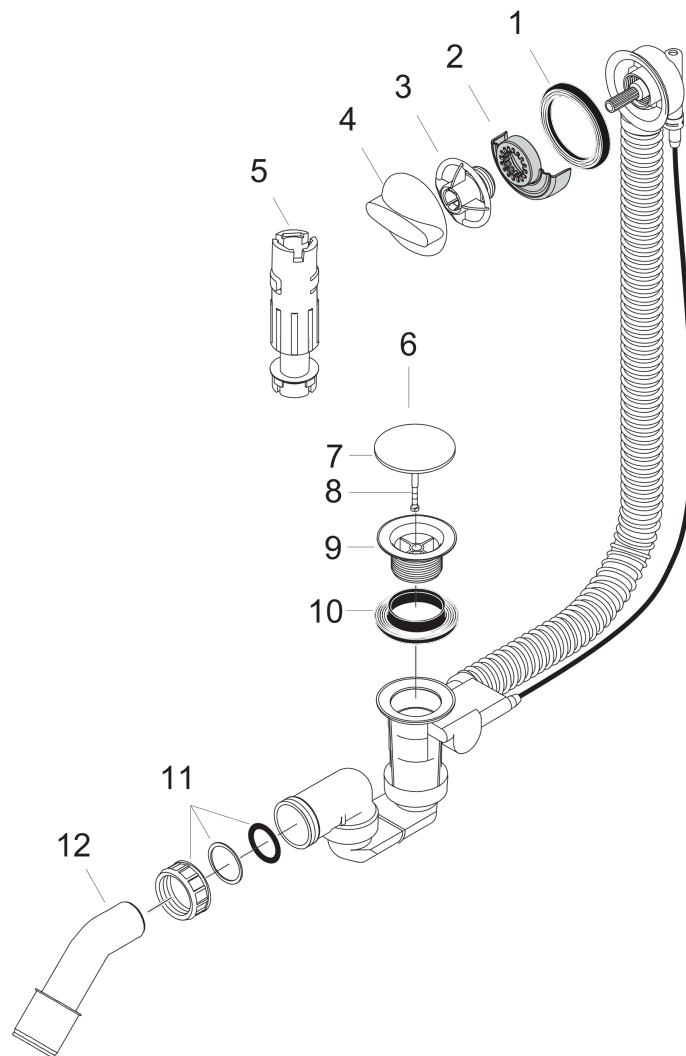

Flexaplus

Complete set waste and overflow set for standard bath tubs

Surfaces: **Chrome** Article Number: **58143000**

Description

product features

- consists of: basic set, finish set
- TÜV certified
- suitable for standard bath tubs
- PE screw connection G 1½ x 40/ 50 mm
- flexible overflow hose
- bowden cable length 520 mm
- odour trap - backwater height is 50 mm

Certificates

Product image

Scale drawing

Flexaplus
Complete set waste and overflow set for standard bath tubs
 Surfaces: **Chrome** Article Number: **58143000**

Exploded Drawing

Year of production: >01/99

Flexaplus

Complete set waste and overflow set for standard bath tubs

Surfaces: **Chrome** Article Number: **58143000**

Spare part list

Year of production: >01/99

Pos.	Description	Article Number	Price	PU
1	form ring	96331000	€ 8,45	1
2	dam element	97699000	€ 3,21	1
3	fixing ring	96327000	€ 18,33	1
4	turning handle	96329000	€ 22,37	1
5	special tool set	58085000	€ 8,45	1
6	plug	96153000	€ 28,20	1
7	O-ring 36x3,5	98066000	€ 3,21	1
8	hexagon socket screw M5x25	97658000	€ 8,45	1
9	valve	96328000	€ 11,31	1
10	form ring	96330000	€ 8,45	1
11	sleeve nut	96332000	€ 8,45	1
12	bent outlet	96221000	€ 8,45	1