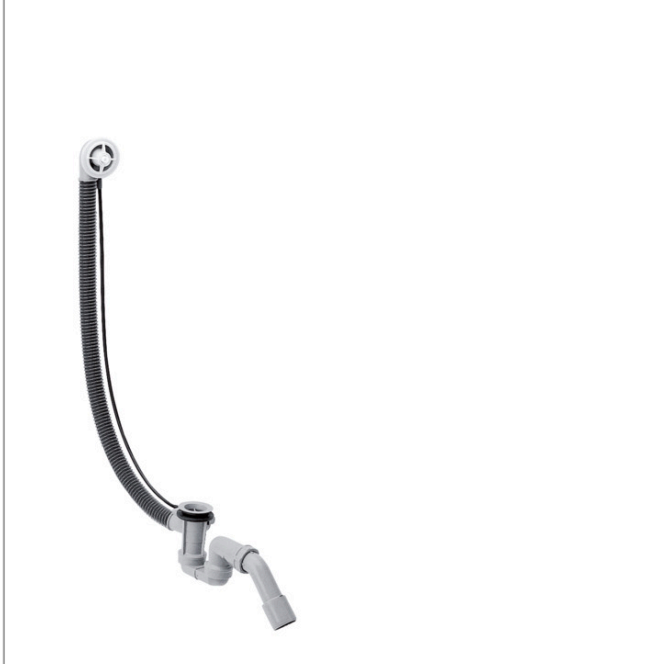

Flexaplus

Basic set waste and overflow set for special bath tubs

Surfaces: n.a. Article Number: **58141180**

Description

product features

- suitable for special bath tubs
- PE screw connection G 1½ x 40/ 50 mm
- flexible overflow hose
- bowden cable length 780 mm
- odour trap - backwater height is 50 mm

Certificates

Product image

Scale drawing

Flexaplus
Basic set waste and overflow set for special bath tubs
 Surfaces: n.a. Article Number: **58141180**

Exploded Drawing

Year of production: >01/99

Flexaplust

Basic set waste and overflow set for special bath tubs

Surfaces: n.a. Article Number: 58141180

Spare part list

Year of production: >01/99

| Pos. | Description | Article Number | Price | PU |
|------|------------------|----------------|---------|----|
| 1 | form ring | 96331000 | € 8,45 | 1 |
| 2 | fixing ring | 96327000 | € 18,33 | 1 |
| 3 | special tool set | 58085000 | € 8,45 | 1 |
| 4 | valve | 96328000 | € 11,31 | 1 |
| 5 | form ring | 96330000 | € 8,45 | 1 |
| 6 | bent outlet | 96221000 | € 8,45 | 1 |
| 7 | sleeve nut | 96332000 | € 8,45 | 1 |