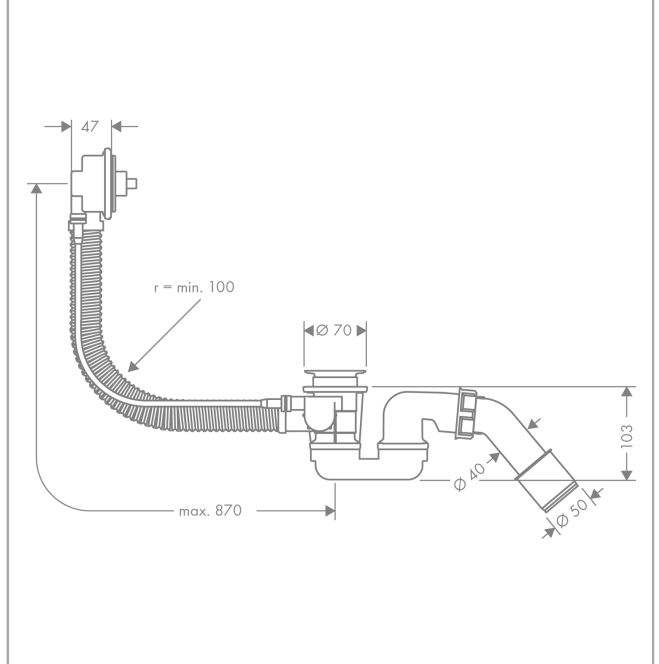

Flexaplus

Basic set waste and overflow set for special bath tubs

Surfaces: n.a. Article Number: **58141180**

Description

product features

- suitable for special bath tubs
- PE screw connection G 1½ x 40/ 50 mm
- flexible overflow hose
- bowden cable length 780 mm
- odour trap - backwater height is 50 mm

Certificates

Product image

Scale drawing

Flexaplus
Basic set waste and overflow set for special bath tubs
 Surfaces: n.a. Article Number: **58141180**

Exploded Drawing

Year of production: >01/99

Flexaplust

Basic set waste and overflow set for special bath tubs

Surfaces: n.a. Article Number: 58141180

Spare part list

Year of production: >01/99

| Pos. | Description | Article Number | Price | PU |
|------|------------------|----------------|---------|----|
| 1 | form ring | 96331000 | € 8,45 | 1 |
| 2 | fixing ring | 96327000 | € 18,33 | 1 |
| 3 | special tool set | 58085000 | € 8,45 | 1 |
| 4 | valve | 96328000 | € 11,31 | 1 |
| 5 | form ring | 96330000 | € 8,45 | 1 |
| 6 | bent outlet | 96221000 | € 8,45 | 1 |
| 7 | sleeve nut | 96332000 | € 8,45 | 1 |