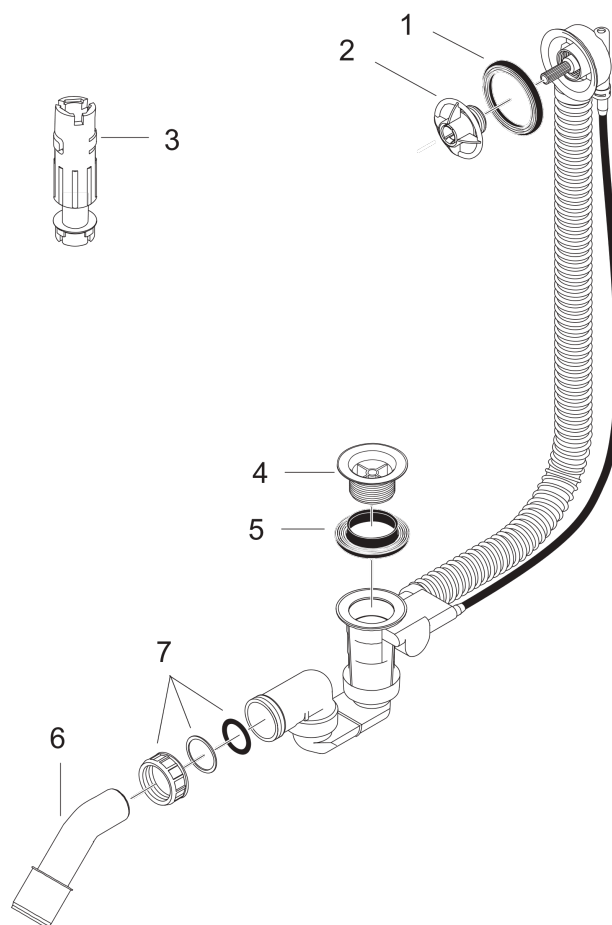

Flexaplus

Basic set waste and overflow set for special bath tubs

Surfaces: n.a. Article Number: **58141180**

Description

product features

- suitable for special bath tubs
- PE screw connection G 1½ x 40/ 50 mm
- flexible overflow hose
- bowden cable length 780 mm
- odour trap - backwater height is 50 mm

Certificates

Product image

Scale drawing

Flexaplus
Basic set waste and overflow set for special bath tubs
 Surfaces: n.a. Article Number: **58141180**

Exploded Drawing

Year of production: >01/99

Flexaplust

Basic set waste and overflow set for special bath tubs

Surfaces: n.a. Article Number: 58141180

Spare part list

Year of production: >01/99

| Pos. | Description | Article Number | Price | PU |
|------|------------------|----------------|---------|----|
| 1 | form ring | 96331000 | € 8,45 | 1 |
| 2 | fixing ring | 96327000 | € 18,33 | 1 |
| 3 | special tool set | 58085000 | € 8,45 | 1 |
| 4 | valve | 96328000 | € 11,31 | 1 |
| 5 | form ring | 96330000 | € 8,45 | 1 |
| 6 | bent outlet | 96221000 | € 8,45 | 1 |
| 7 | sleeve nut | 96332000 | € 8,45 | 1 |