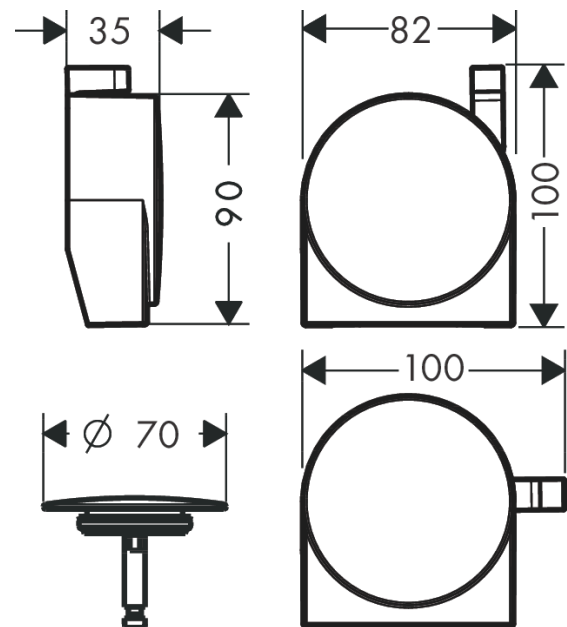

#### product features

- consists of: cover, security plug
- TÜV certified
- suitable for standard and special bath tubs
- wide flood jet
- jet former can be adjusted by 30°
- maximum flow rate at 3 bar: 19 l/min

### Scale drawing

### Flowchart

**Exafill S**  
**Finish set bath filler, waste and overflow set**  
 Surfaces: **Chrome** Article Number: **58117000**

**Exploded Drawing**

Year of production: >10/11

**Exafill S**

**Finish set bath filler, waste and overflow set**

Surfaces: **Chrome** Article Number: **58117000**

**Spare part list**

Year of production: >10/11

Pos.	Description	Article Number	Price	PU
1	spout body	97576000	€ 57,12	1
2	support	95968000	€ 28,20	1
3	cover	97575000	€ 28,20	1
4	plug	96153000	€ 28,20	1
5	O-ring 36x3,5	98066000	€ 3,21	1
6	hexagon socket screw M5x25	97658000	€ 8,45	1
a	laminator	95742000	-	1