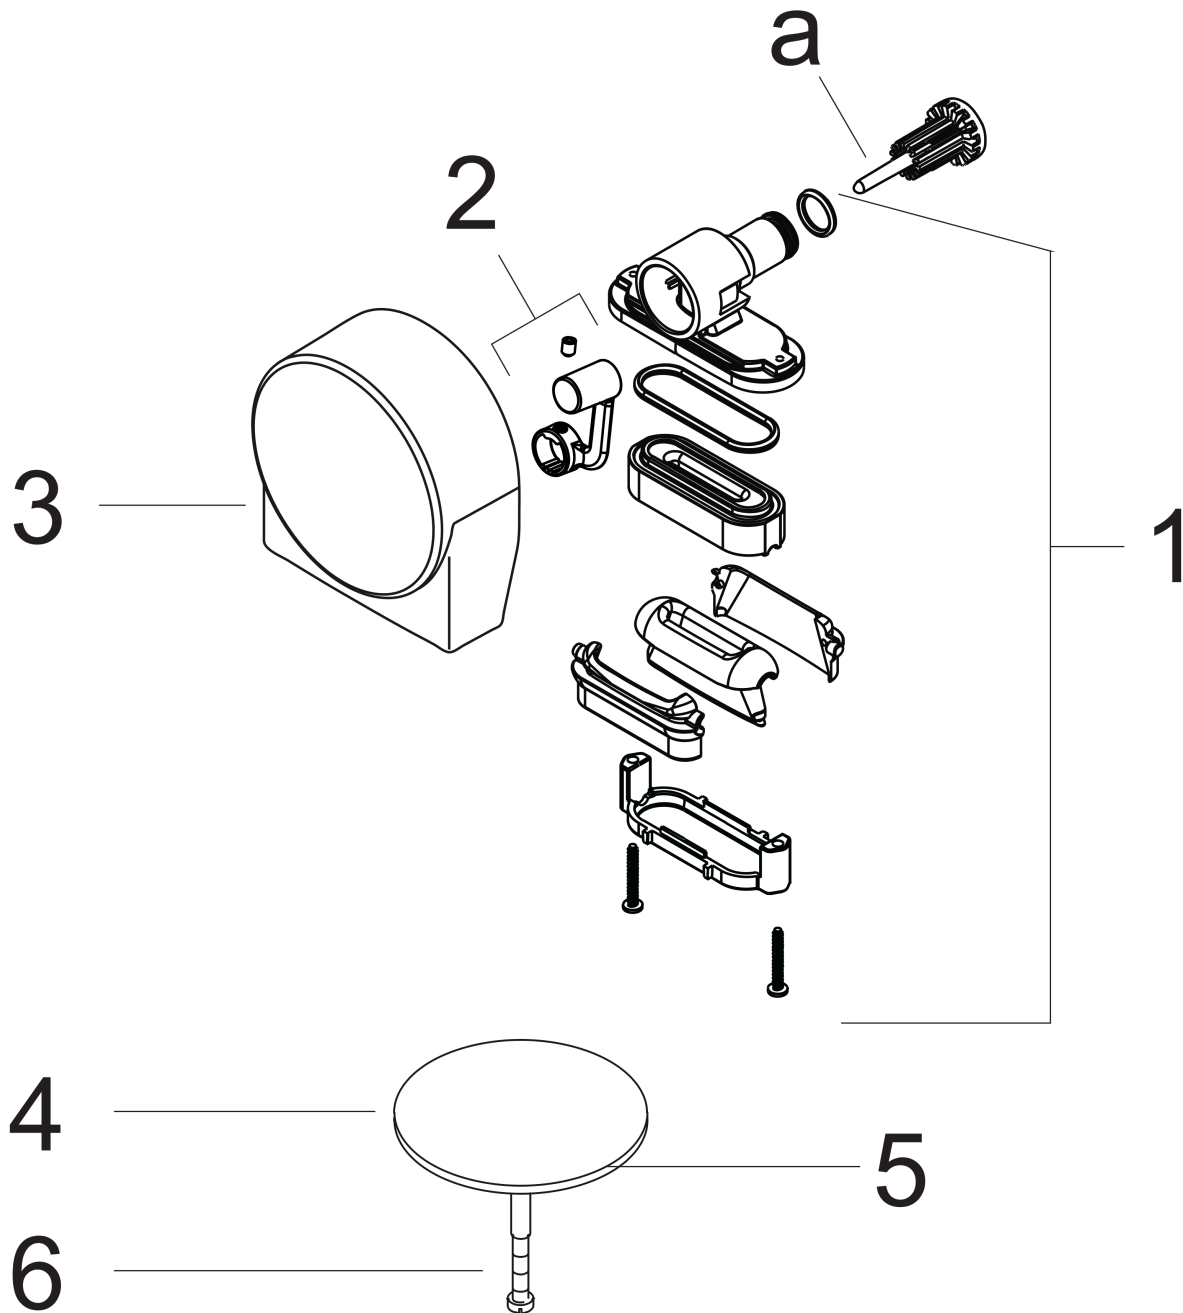

### Scale drawing

### Flowchart

**Exafill S**  
**Finish set bath filler, waste and overflow set**  
 Surfaces: **Chrome** Article Number: **58117000**

**Exploded Drawing**

Year of production: >10/11

**Exafill S**

**Finish set bath filler, waste and overflow set**

Surfaces: **Chrome** Article Number: **58117000**

**Spare part list**

Year of production: >10/11

Pos.	Description	Article Number	Price	PU
1	spout body	97576000	€ 57,12	1
2	support	95968000	€ 28,20	1
3	cover	97575000	€ 28,20	1
4	plug	96153000	€ 28,20	1
5	O-ring 36x3,5	98066000	€ 3,21	1
6	hexagon socket screw M5x25	97658000	€ 8,45	1
a	laminator	95742000	-	1