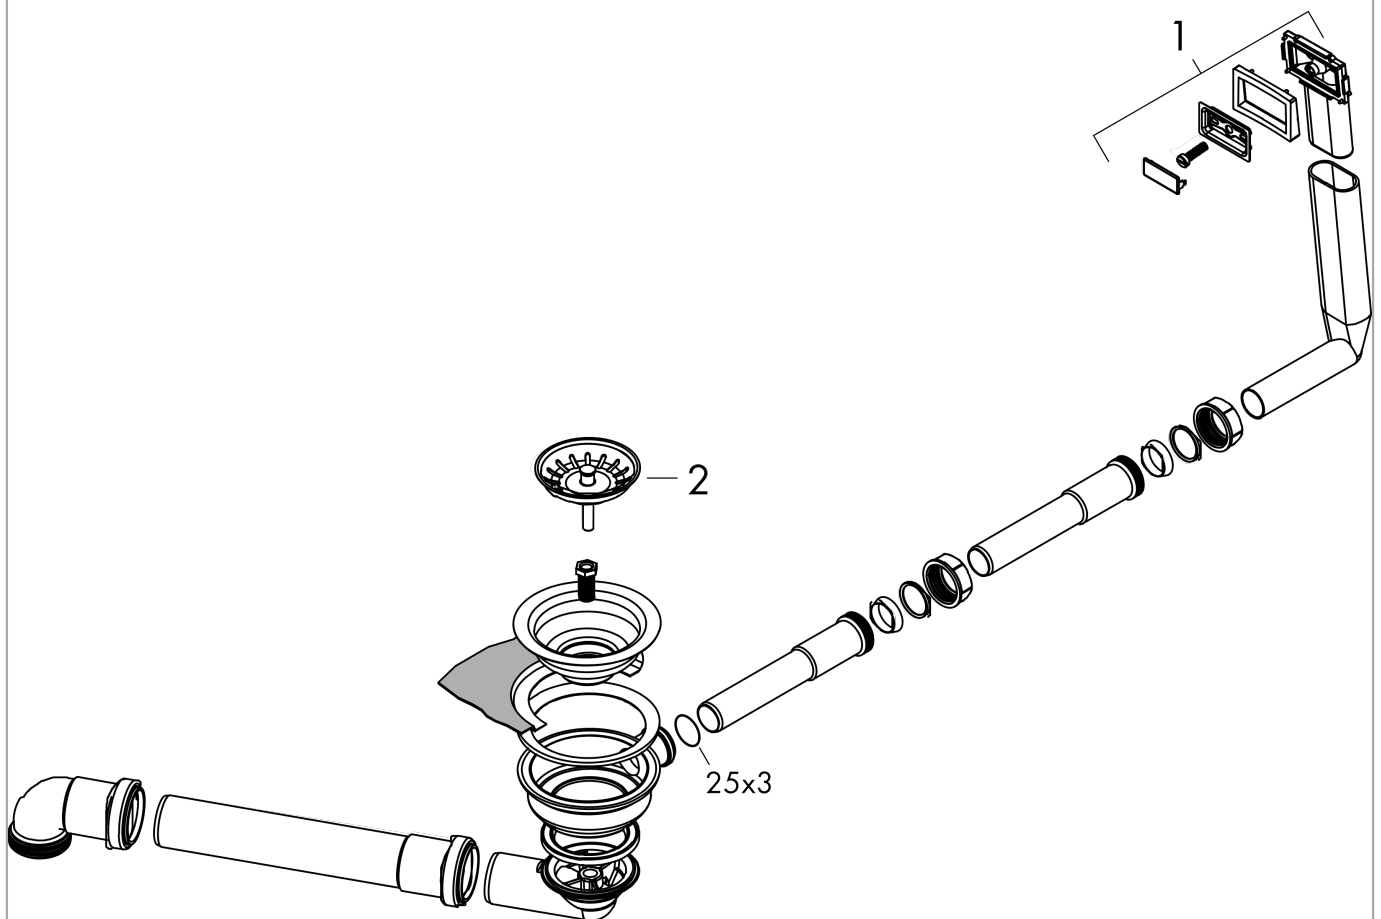

D14-10 Manual waste and overflow set for single bowlSurfaces: **Stainless Steel** Article Number: **43921800****Description****product features**

- consists of: waste and overflow set, screen basket, trap
- drain system: drain operation via pushing/pulling screen basket
- diameter 40 / 50
- 1 1/2" with space-saving drain pipe and odor trap
- screen basket: 3 1/2"

Product image

D14-10 Manual waste and overflow set for single bowl
 Surfaces: **Stainless Steel** Article Number: **43921800**

Exploded Drawing

Year of production: >09/19

D14-10 Manual waste and overflow set for single bowl

Surfaces: **Stainless Steel** Article Number: **43921800**

Spare part list

Year of production: >09/19

Pos.	Description	Article Number	Price	PU
1	waste	94750800	-	1
2	plug	93471800	€ 57,12	1