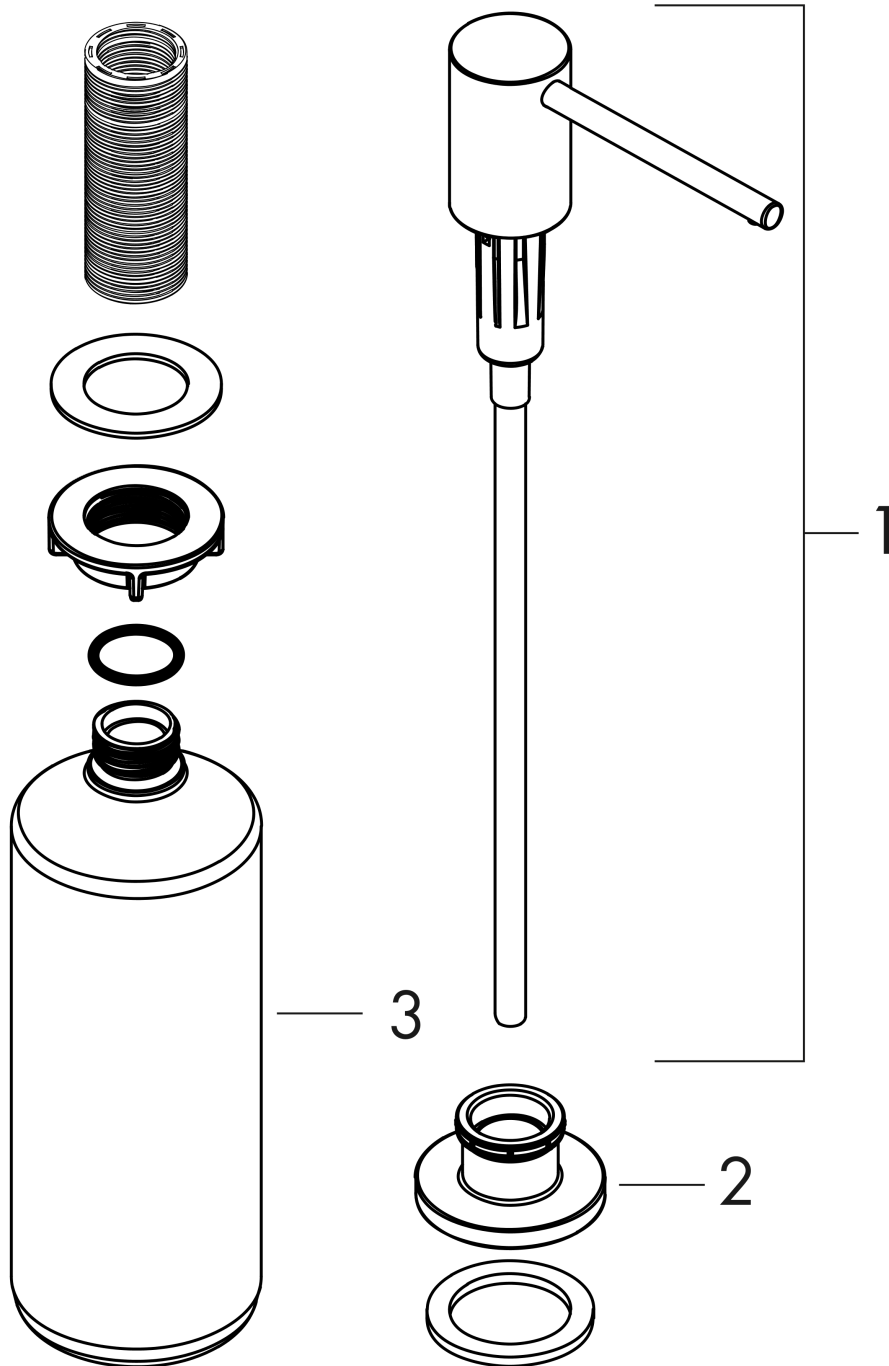

**A41 Soap-/ lotion dispenser**Surfaces: **Stainless Steel Finish** Article Number: **40438800****Description****product features**

- suitable for matched design to selected kitchen mixers
- projection 91 mm
- material: durable metal construction
- non-corroding outlet pipe
- filling capacity 500 ml
- dosage 2 ml
- easy to fill up from the top
- for installation in worktops up to 55 mm
- easy and save installation without tools needed
- mounting hole with 28 - 35 mm diameter needed

**Product image****Scale drawing**

**A41 Soap-/ lotion dispenser**  
 Surfaces: **Stainless Steel Finish**

Article Number: **40438800**

**Exploded Drawing**

Year of production: >10/18

**A41 Soap-/ lotion dispenser**

Surfaces: **Stainless Steel Finish** Article Number: **40438800**

**Spare part list**

Year of production: >10/18

<b>Pos.</b>	<b>Description</b>	<b>Article Number</b>	<b>Price</b>	<b>PU</b>
1	pump	93281800	€ 67,00	1
2	escutcheon	93282800	€ 42,36	1
3	bottle for lotion dispenser	93278000	€ 18,33	1