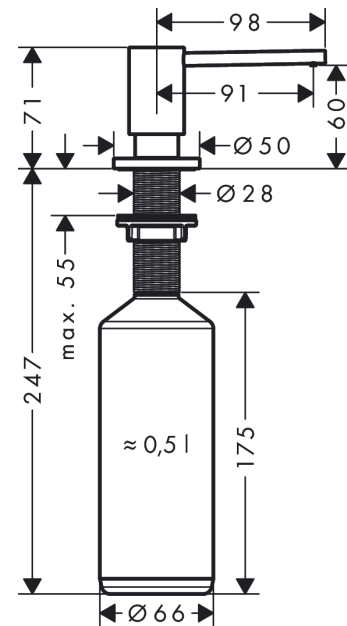

**A41 Soap-/ lotion dispenser**Surfaces: **Stainless Steel Finish** Article Number: **40438800****Description****product features**

- suitable for matched design to selected kitchen mixers
- projection 91 mm
- material: durable metal construction
- non-corroding outlet pipe
- filling capacity 500 ml
- dosage 2 ml
- easy to fill up from the top
- for installation in worktops up to 55 mm
- easy and save installation without tools needed
- mounting hole with 28 - 35 mm diameter needed

**Product image****Scale drawing**

**A41 Soap-/ lotion dispenser**  
 Surfaces: **Stainless Steel Finish**

Article Number: **40438800**

**Exploded Drawing**

Year of production: >10/18

**A41 Soap-/ lotion dispenser**

Surfaces: **Stainless Steel Finish** Article Number: **40438800**

**Spare part list**

Year of production: >10/18

<b>Pos.</b>	<b>Description</b>	<b>Article Number</b>	<b>Price</b>	<b>PU</b>
1	pump	93281800	€ 67,00	1
2	escutcheon	93282800	€ 42,36	1
3	bottle for lotion dispenser	93278000	€ 18,33	1