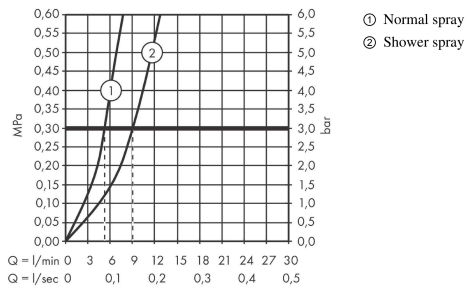

AXOR Citterio
Single lever kitchen mixer 250 with pull-out spray
 Surfaces: **Chrome** Article Number: **39835000**

product features

- ComfortZone 250
- projection: 220 mm
- spout height: 246 mm
- swivel range adjustable in 2 steps to 110° or 150°
- shower spray, laminar spray
- lockable shower spray, spray returns through pressing spray diverter
- MagFit magnetic shower support
- quick connect hose
- connection dimension: DN15
- maximum flow rate at 3 bar: 9 l/min
- ceramic cartridge
- connection type: G 3/8 connections
- temperature limitation adjustable
- integrated non-return valve
- suitable for continuous flow water heaters
- extension length up to 50 cm

Technology

Certificates

Product image

Scale drawing

AXOR Citterio
Single lever kitchen mixer 250 with pull-out spray
 Surfaces: **Chrome** Article Number: **39835000**

Flowchart

AXOR Citterio
Single lever kitchen mixer 250 with pull-out spray
 Surfaces: **Chrome** Article Number: **39835000**