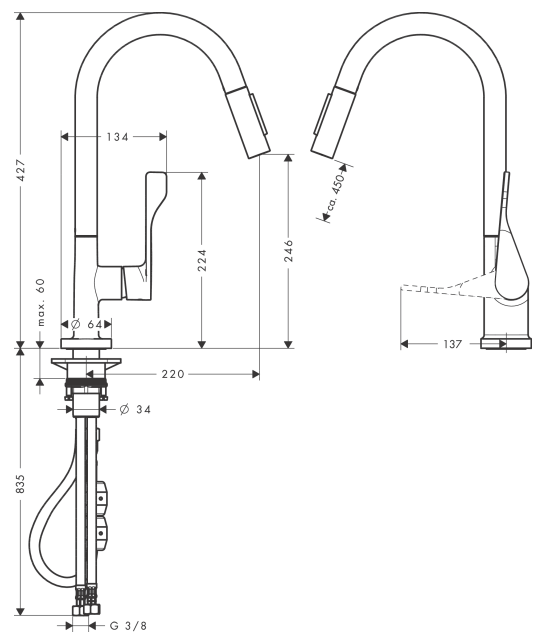

Scale drawing