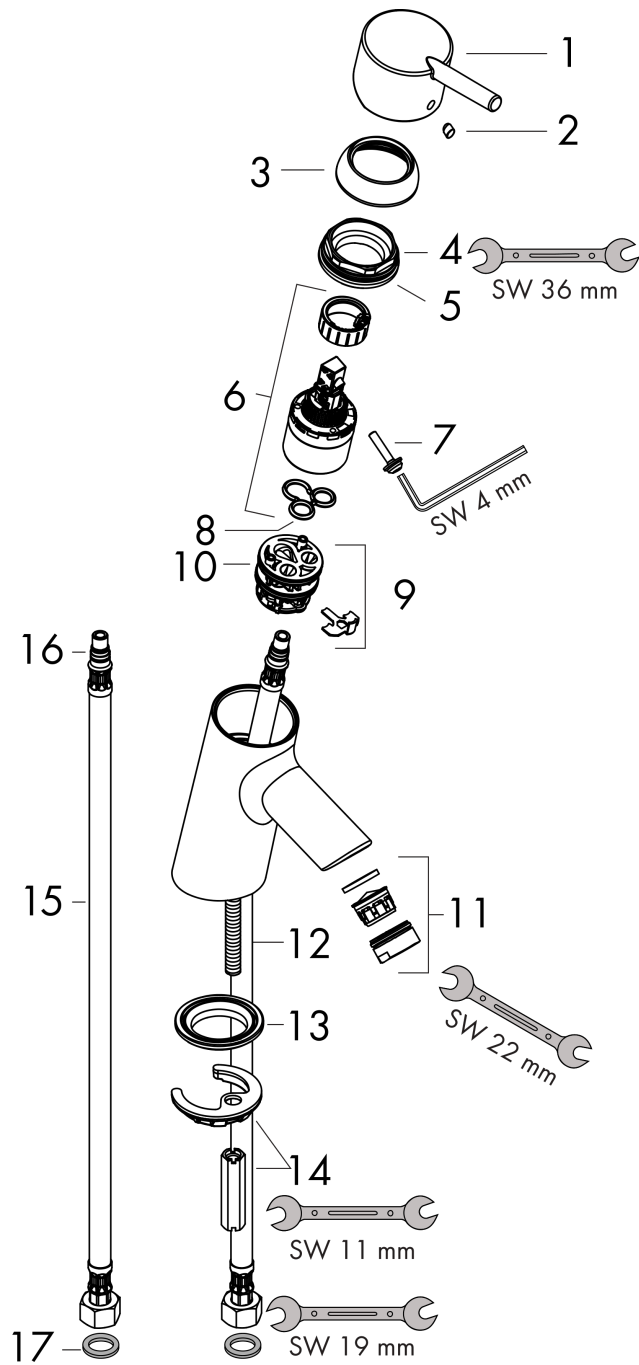

Talis S

Single lever basin mixer without waste set

Surfaces: **Chrome** Article Number: **32031000**

Description

product features

- ComfortZone 70
- projection: 100 mm
- spout height: 55 mm
- spray type: normal spray
- maximum flow rate at 3 bar: 5 l/min
- ceramic cartridge
- temperature limitation adjustable
- suitable for continuous flow water heaters
- connection type: G 3/8 connections
- connection dimension: DN15

Technology

Certificates

Product image

Scale drawing

Flowchart

Talis S
Single lever basin mixer without waste set
 Surfaces: **Chrome** Article Number: **32031000**

Exploded Drawing

Year of production: >09/16

Talis S

Single lever basin mixer without waste set

Surfaces: **Chrome** Article Number: **32031000**

Spare part list

Year of production: >09/16

Pos.	Description	Article Number	Price	PU
1	handle	32092000	€ 57,12	1
2	screw cover	96338000	€ 3,21	1
3	flange	96656000	€ 5,24	1
4	nut	96690000	€ 11,31	1
5	O-ring 36x2	98156000	€ 3,21	1
6	cartridge, assy	92730000	€ 57,12	1
7	locking screw for handle	95140000	€ 5,24	1
8	seal	95008000	€ 8,45	1
9	adapter for cartridge	98750000	€ 11,31	1
10	O-Ring 30x2	98186000	€ 3,21	1
11	aerator M24x1 (5 l/min)	13185000	-	1
12	screw M8 x 68	97736000	€ 5,24	1
13	seal	97608000	€ 5,24	1
14	fixing set	96016000	€ 28,20	1
15	connection hose 450 mm M8x0,75 G3/8	97206000	€ 28,20	1
16	O-ring 7x1,5	98422000	€ 3,21	1
17	sealing set	95581000	€ 5,24	1