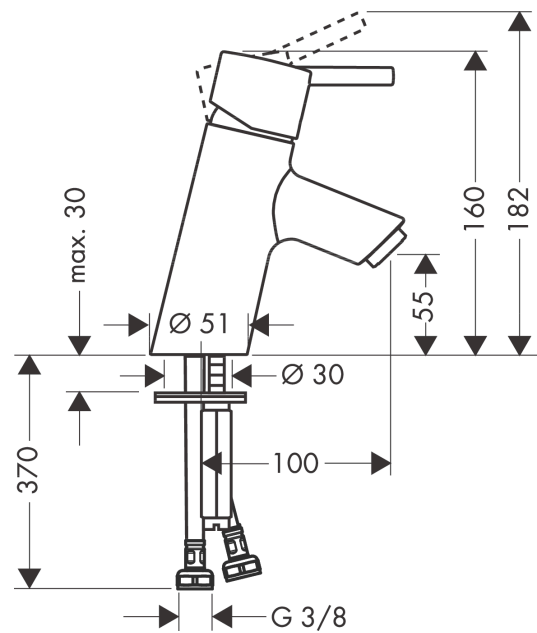

Talis S

Single lever basin mixer without waste set

Surfaces: **Chrome** Article Number: **32031000**

Description

product features

- ComfortZone 70
- projection: 100 mm
- spout height: 55 mm
- spray type: normal spray
- maximum flow rate at 3 bar: 5 l/min
- ceramic cartridge
- temperature limitation adjustable
- suitable for continuous flow water heaters
- connection type: G 3/8 connections
- connection dimension: DN15

Technology

Certificates

Product image

Scale drawing

Flowchart

Talis S
Single lever basin mixer without waste set
 Surfaces: **Chrome** Article Number: **32031000**

Exploded Drawing

Year of production: >09/16

Talis S

Single lever basin mixer without waste set

Surfaces: **Chrome** Article Number: **32031000**

Spare part list

Year of production: >09/16

Pos.	Description	Article Number	Price	PU
1	handle	32092000	€ 57,12	1
2	screw cover	96338000	€ 3,21	1
3	flange	96656000	€ 5,24	1
4	nut	96690000	€ 11,31	1
5	O-ring 36x2	98156000	€ 3,21	1
6	cartridge, assy	92730000	€ 57,12	1
7	locking screw for handle	95140000	€ 5,24	1
8	seal	95008000	€ 8,45	1
9	adapter for cartridge	98750000	€ 11,31	1
10	O-Ring 30x2	98186000	€ 3,21	1
11	aerator M24x1 (5 l/min)	13185000	-	1
12	screw M8 x 68	97736000	€ 5,24	1
13	seal	97608000	€ 5,24	1
14	fixing set	96016000	€ 28,20	1
15	connection hose 450 mm M8x0,75 G3/8	97206000	€ 28,20	1
16	O-ring 7x1,5	98422000	€ 3,21	1
17	sealing set	95581000	€ 5,24	1