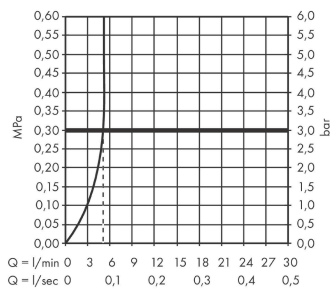

Talis S

Single lever basin mixer without waste set

Surfaces: **Chrome** Article Number: **32031000**

Description

product features

- ComfortZone 70
- projection: 100 mm
- spout height: 55 mm
- spray type: normal spray
- maximum flow rate at 3 bar: 5 l/min
- ceramic cartridge
- temperature limitation adjustable
- suitable for continuous flow water heaters
- connection type: G 3/8 connections
- connection dimension: DN15

Technology

Certificates

Product image

Scale drawing

Flowchart

Talis S
Single lever basin mixer without waste set
 Surfaces: **Chrome** Article Number: **32031000**

Exploded Drawing

Year of production: >09/16