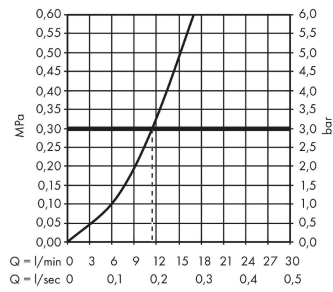

#### Scale drawing

**Focus M41**

**Single lever kitchen mixer 260, 1jet**

Surfaces: **Chrome** Article Number: **31820000**

**Flowchart**

**Focus M41**

**Single lever kitchen mixer 260, 1jet**

Surfaces: **Chrome** Article Number: **31820000**