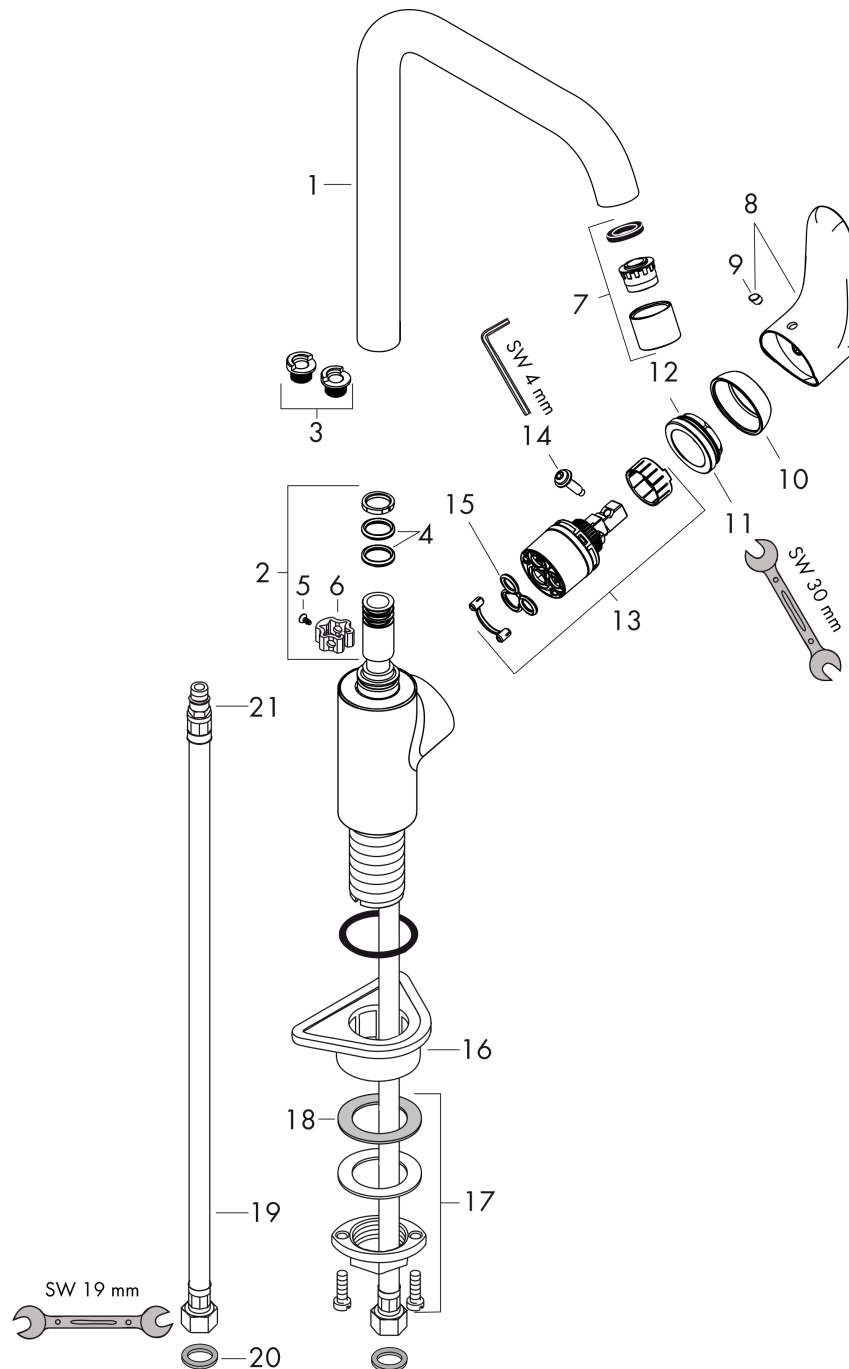

##### product features

- handle can be positioned on the right or left
- ComfortZone 260
- projection: 204 mm
- spout height: 268 mm
- swivel range adjustable in 3 steps 110°, 150° or 360°
- normal spray
- connection dimension: DN15
- maximum flow rate at 3 bar: 12 l/min
- ceramic cartridge
- connection type: G 3/8 connections
- temperature limitation adjustable
- suitable for continuous flow water heaters

#### Product image

#### Scale drawing

**Focus M41**

**Single lever kitchen mixer 260, 1jet**

Surfaces: **Chrome** Article Number: **31820000**

**Flowchart**

**Focus M41**

**Single lever kitchen mixer 260, 1jet**

Surfaces: **Chrome** Article Number: **31820000**

**Exploded Drawing**

Year of production: >05/11

**Focus M41****Single lever kitchen mixer 260, 1jet**Surfaces: **Chrome** Article Number: **31820000****Spare part list**

Year of production: &gt;05/11

Pos.	Description	Article Number	Price	PU
1	spout cpl.	95822000	€ 162,08	1
2	sealing set	92646000	€ 18,33	1
3	set of locating rings (110° / 150°)	98486000	€ 13,92	1
4	O-Ring 14x2,5	98189000	€ 3,21	1
5	screw	97662000	€ 8,45	1
6	axialring	97558000	€ 3,21	1
7	aerator M22x1 (15 l/min)	95824000	€ 18,33	1
8	handle	98356000	€ 44,63	1
9	screw cover	96338000	€ 3,21	1
10	flange	95498000	€ 8,45	1
11	nut	97209000	€ 13,92	1
12	O-Ring 32x2	98193000	€ 3,21	1
13	cartridge, assy	92730000	€ 57,12	1
14	locking screw for handle	95140000	€ 5,24	1
15	seal	95008000	€ 8,45	1
16	support	97523000	€ 5,24	1
17	fixing set (Ø 34)	95049000	€ 13,92	1
18	lever collar	97548000	€ 3,21	1
19	connection hose 900 mm M8x0,75 G3/8	98758000	€ 28,20	1
20	sealing set	95581000	€ 5,24	1
21	O-ring 7x1,5	98422000	€ 3,21	1
a	set of locating rings (60° / 80°)	92259000	€ 18,33	1