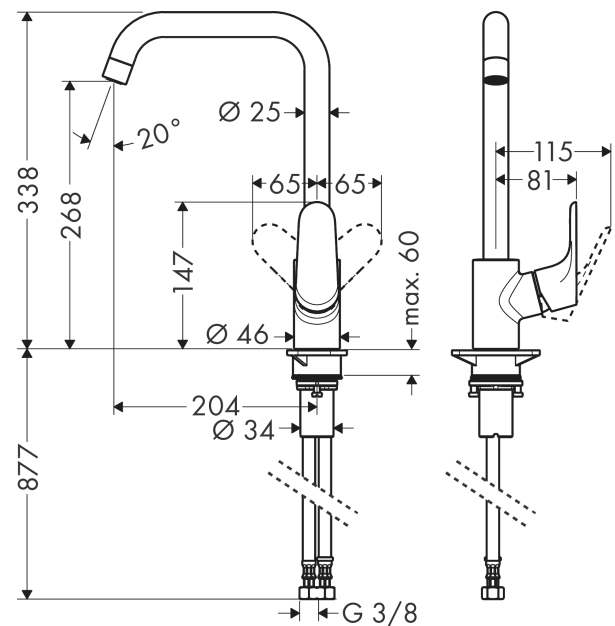

##### product features

- handle can be positioned on the right or left
- ComfortZone 260
- projection: 204 mm
- spout height: 268 mm
- swivel range adjustable in 3 steps 110°, 150° or 360°
- normal spray
- connection dimension: DN15
- maximum flow rate at 3 bar: 12 l/min
- ceramic cartridge
- connection type: G 3/8 connections
- temperature limitation adjustable
- suitable for continuous flow water heaters

#### Scale drawing

**Focus M41**

**Single lever kitchen mixer 260, 1jet**

Surfaces: **Chrome** Article Number: **31820000**

**Flowchart**

**Focus M41**

**Single lever kitchen mixer 260, 1jet**

Surfaces: **Chrome** Article Number: **31820000**

**Exploded Drawing**

Year of production: >05/11

**Focus M41****Single lever kitchen mixer 260, 1jet**Surfaces: **Chrome** Article Number: **31820000****Spare part list**

Year of production: &gt;05/11

Pos.	Description	Article Number	Price	PU
1	spout cpl.	95822000	€ 162,08	1
2	sealing set	92646000	€ 18,33	1
3	set of locating rings (110° / 150°)	98486000	€ 13,92	1
4	O-Ring 14x2,5	98189000	€ 3,21	1
5	screw	97662000	€ 8,45	1
6	axialring	97558000	€ 3,21	1
7	aerator M22x1 (15 l/min)	95824000	€ 18,33	1
8	handle	98356000	€ 44,63	1
9	screw cover	96338000	€ 3,21	1
10	flange	95498000	€ 8,45	1
11	nut	97209000	€ 13,92	1
12	O-Ring 32x2	98193000	€ 3,21	1
13	cartridge, assy	92730000	€ 57,12	1
14	locking screw for handle	95140000	€ 5,24	1
15	seal	95008000	€ 8,45	1
16	support	97523000	€ 5,24	1
17	fixing set (Ø 34)	95049000	€ 13,92	1
18	lever collar	97548000	€ 3,21	1
19	connection hose 900 mm M8x0,75 G3/8	98758000	€ 28,20	1
20	sealing set	95581000	€ 5,24	1
21	O-ring 7x1,5	98422000	€ 3,21	1
a	set of locating rings (60° / 80°)	92259000	€ 18,33	1