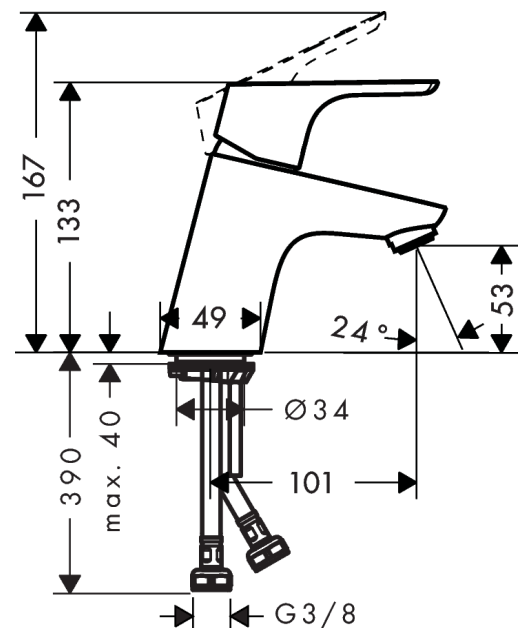

### product features

- ComfortZone 70
- projection: 101 mm
- spout height: 53 mm
- spray type: normal spray
- maximum flow rate at 3 bar: 5 l/min
- ceramic cartridge
- temperature limitation adjustable
- suitable for continuous flow water heaters
- connection type: G 3/8 connections
- connection dimension: DN15

## Scale drawing