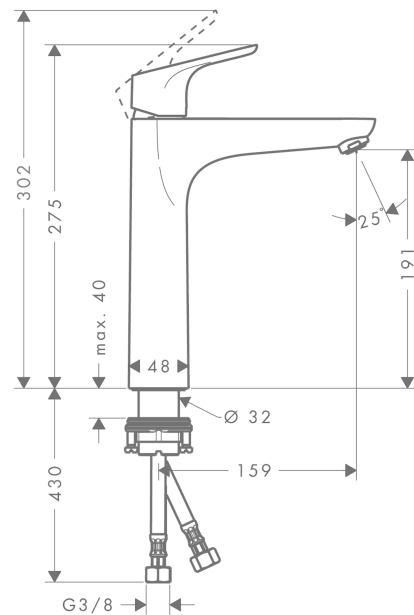

### product features

- ComfortZone 190
- projection: 159 mm
- spout height: 191 mm
- spray type: normal spray
- maximum flow rate at 3 bar: 5 l/min
- ceramic cartridge
- temperature limitation adjustable
- suitable for continuous flow water heaters
- connection type: G 3/8 connections
- connection dimension: DN15

## Scale drawing