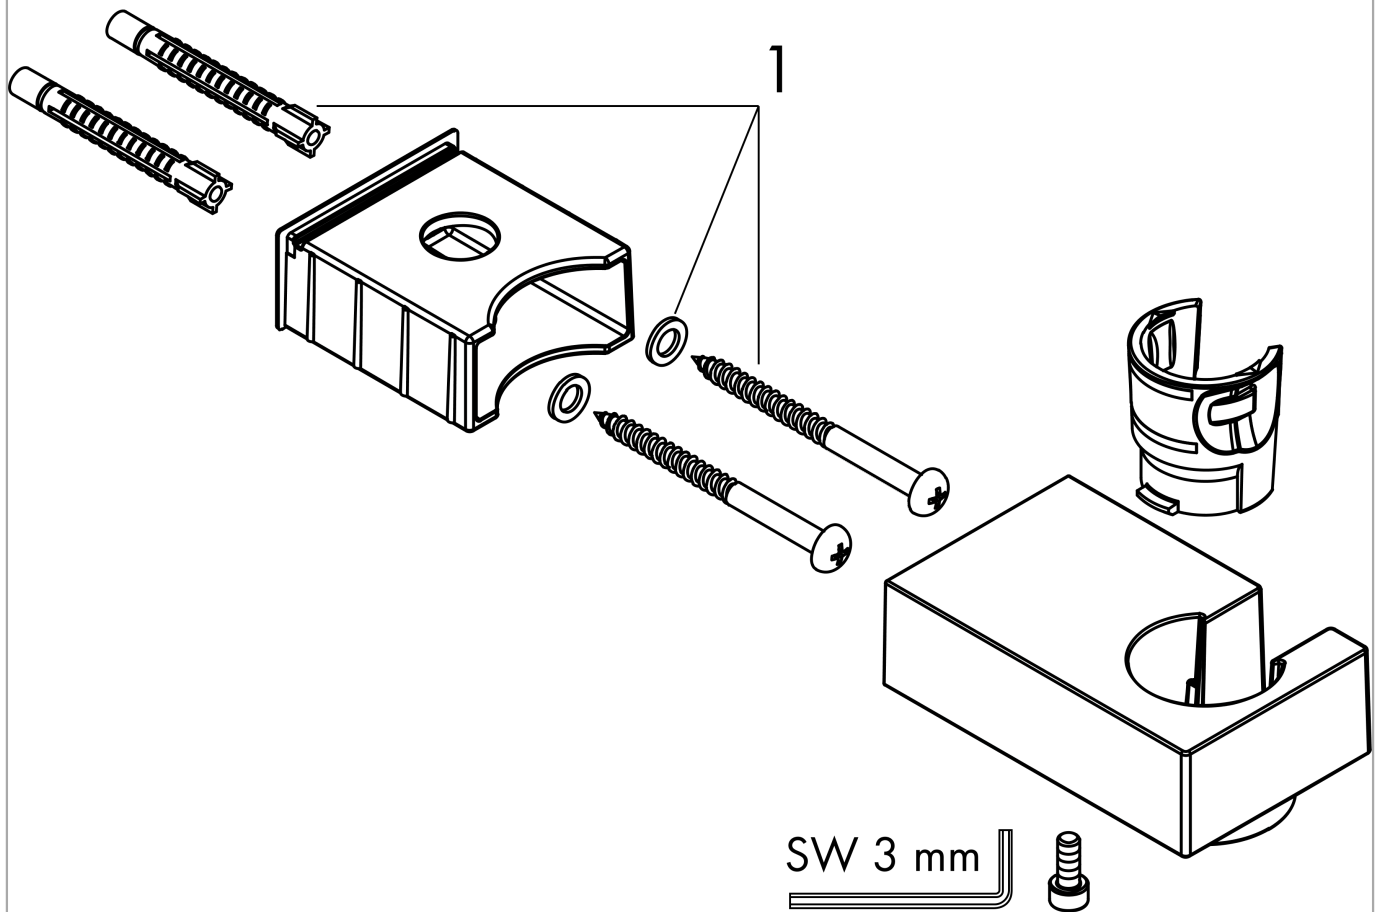

Shower holder Porter E

Surfaces: **Matt Black** Article Number: **28387670**

Description

product features

- fixed holding position
- for hoses with conical nut
- material: metal

Design awards

Product image

Scale drawing

Shower holder Porter E

Surfaces: **Matt Black** Article Number: **28387670**

Exploded Drawing

Year of production: >08/19

Shower holder Porter E

Surfaces: **Matt Black** Article Number: **28387670**

Spare part list