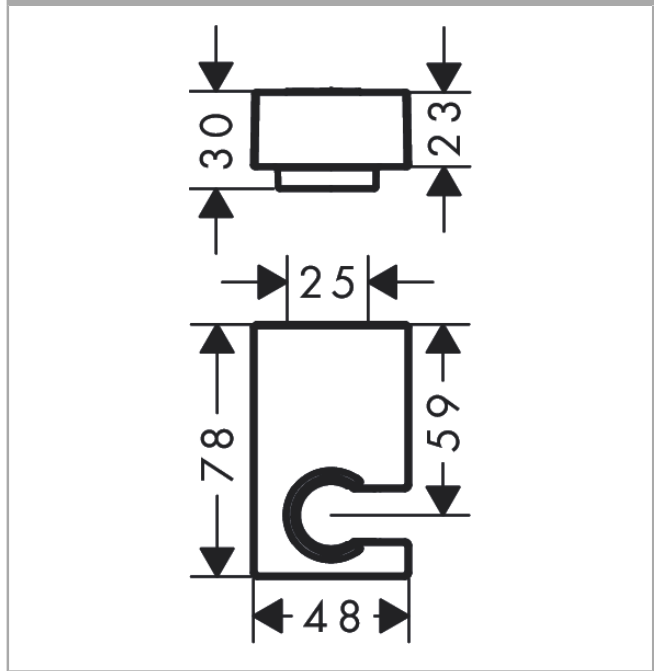

Shower holder Porter E

Surfaces: **Matt Black** Article Number: **28387670**

Description

product features

- fixed holding position
- for hoses with conical nut
- material: metal

Design awards

Product image

Scale drawing

Shower holder Porter E

Surfaces: **Matt Black** Article Number: **28387670**

Exploded Drawing

Year of production: >08/19

Shower holder Porter E

Surfaces: **Matt Black** Article Number: **28387670**

Spare part list

Year of production: >08/19

Pos.	Description	Article Number	Price	PU
1	mounting set	40915000	€ 11,31	1