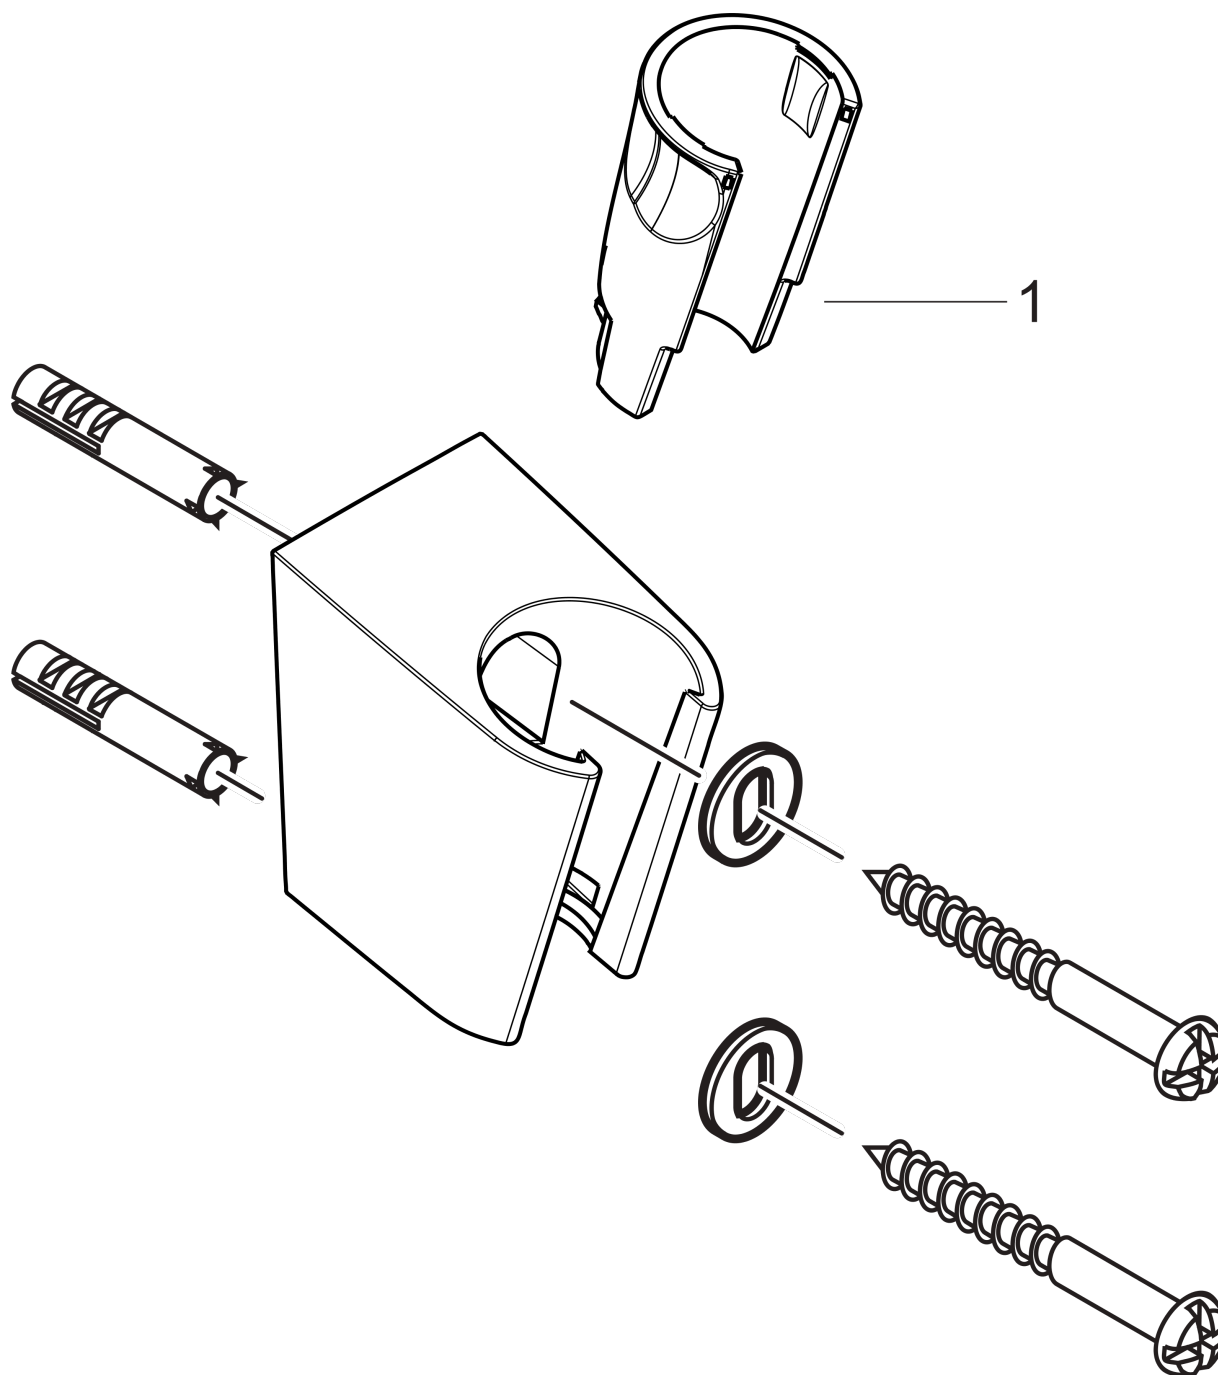

Shower holder Porter S

Surfaces: **Chrome** Article Number: **28331000**

Description

product features

- fixed holding position
- for hoses with conical nut
- material: plastic

Design awards

Product image

Scale drawing

Shower holder Porter S

Surfaces: **Chrome** Article Number: **28331000**

Exploded Drawing

Year of production: >06/05

Shower holder Porter S

Surfaces: **Chrome** Article Number: **28331000**

Spare part list

Year of production: >**06/05**