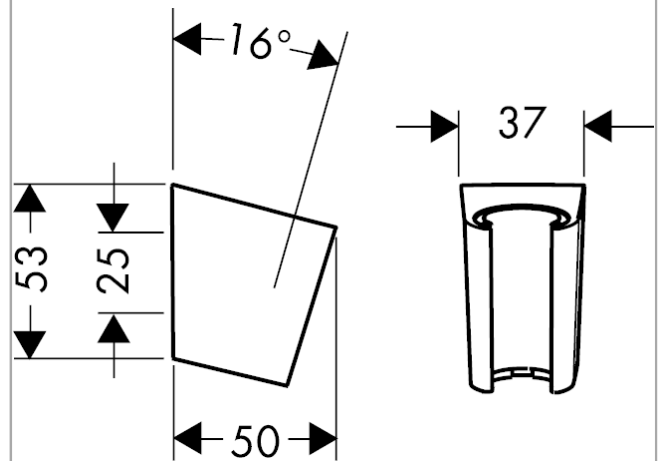

Shower holder Porter S

Surfaces: **Chrome** Article Number: **28331000**

Description

product features

- fixed holding position
- for hoses with conical nut
- material: plastic

Design awards

Product image

Scale drawing

Shower holder Porter S

Surfaces: **Chrome** Article Number: **28331000**

Exploded Drawing

Year of production: >06/05

Shower holder Porter S

Surfaces: **Chrome** Article Number: **28331000**

Spare part list

Year of production: >**06/05**