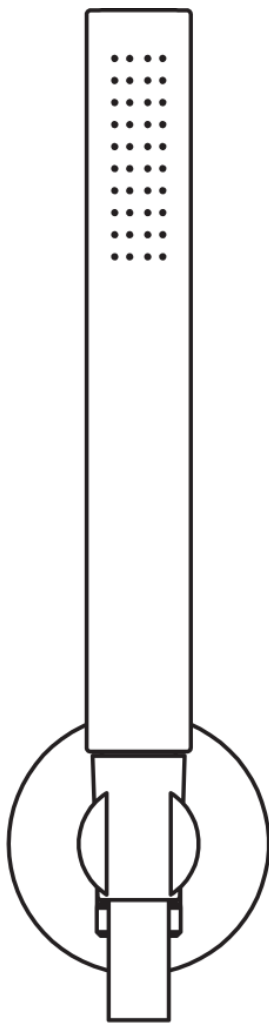

SPECIFICATIONS

Shower set with water connection

Chrome

1/2" water connection

Fixed hand shower support

Single jet hand shower and 150 cm hose

Packaging: 24 x 25 x 8 cm / 0,0048 m³ / 0,8 kg

FLOW RATE DIAGRAM: HOT/COLD WATER

— Hand shower