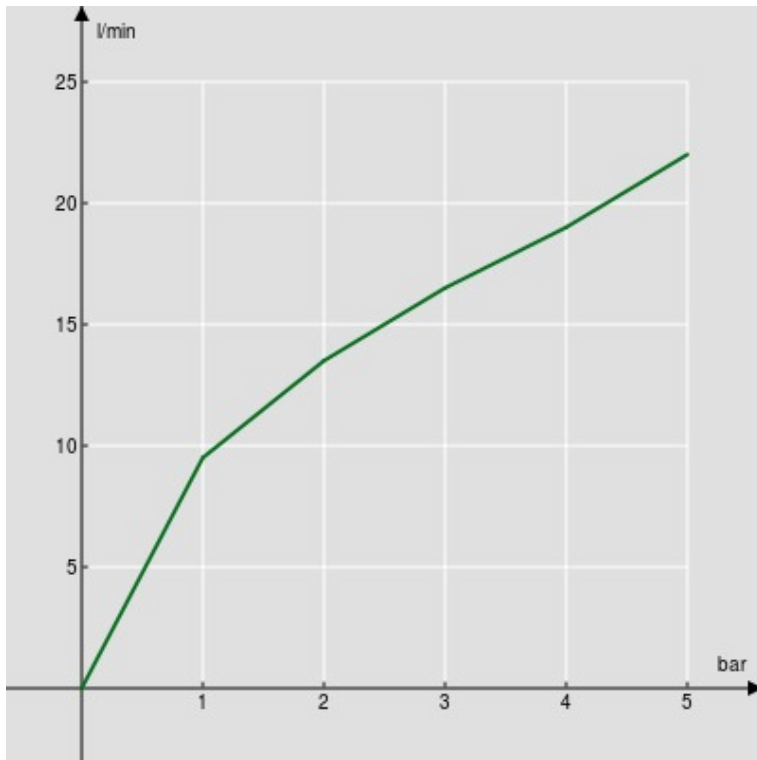

SPECIFICATIONS

Shower set with water connection

Chrome

1/2" water connection

Fixed hand shower support

Single jet hand shower and 150 cm hose

Packaging: 24 x 25 x 8 cm / 0,0048 m³ / 0,8 kg

FLOW RATE DIAGRAM: HOT/COLD WATER