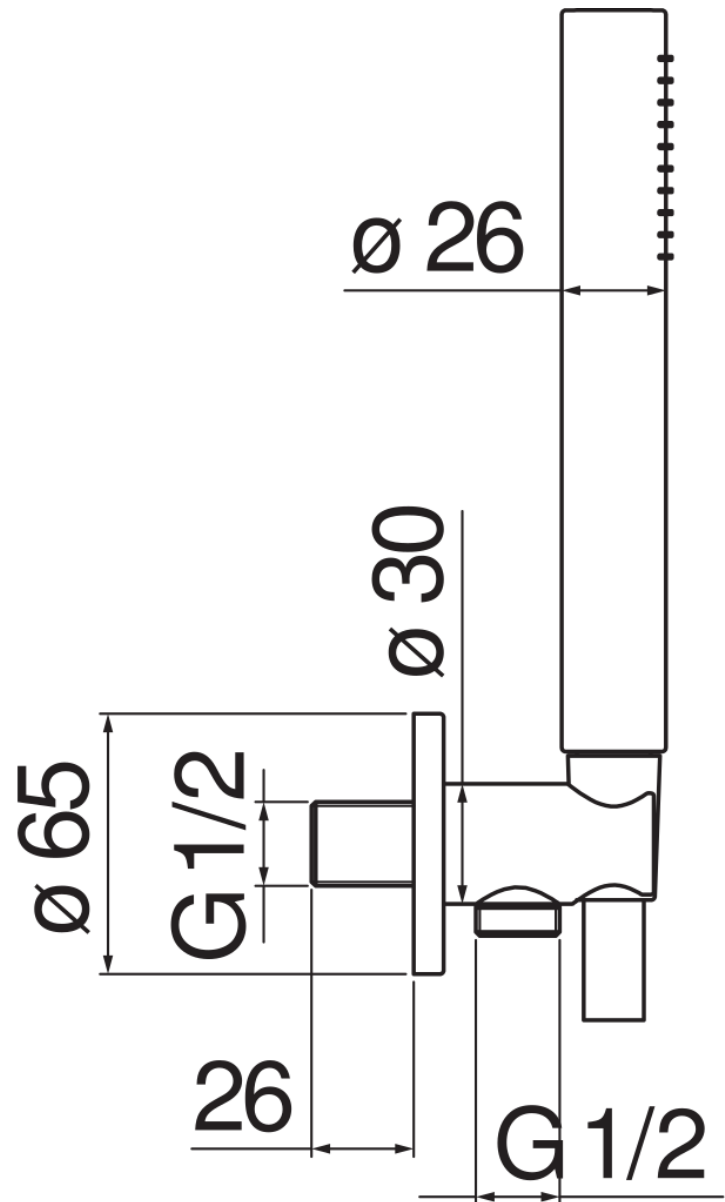

SPECIFICATIONS

Shower set with water connection

Chrome

1/2" water connection

Fixed hand shower support

Single jet hand shower and 150 cm hose

Packaging: 24 x 25 x 8 cm / 0,0048 m³ / 0,8 kg

FLOW RATE DIAGRAM: HOT/COLD WATER