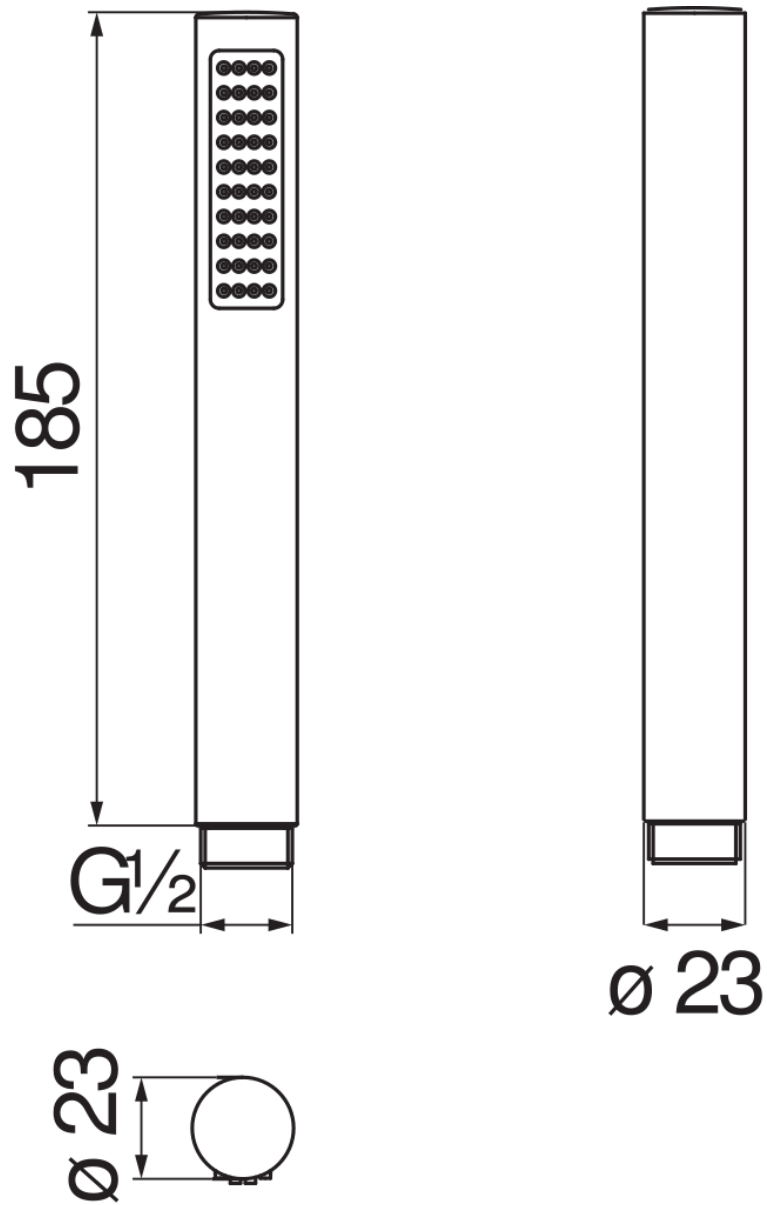

SPECIFICATIONS

Single jet shower head

Chrome

1/2" connection

In plastic

Packaging: 0,054 kg

FLOW RATE DIAGRAM: HOT/COLD WATER

— Hand shower