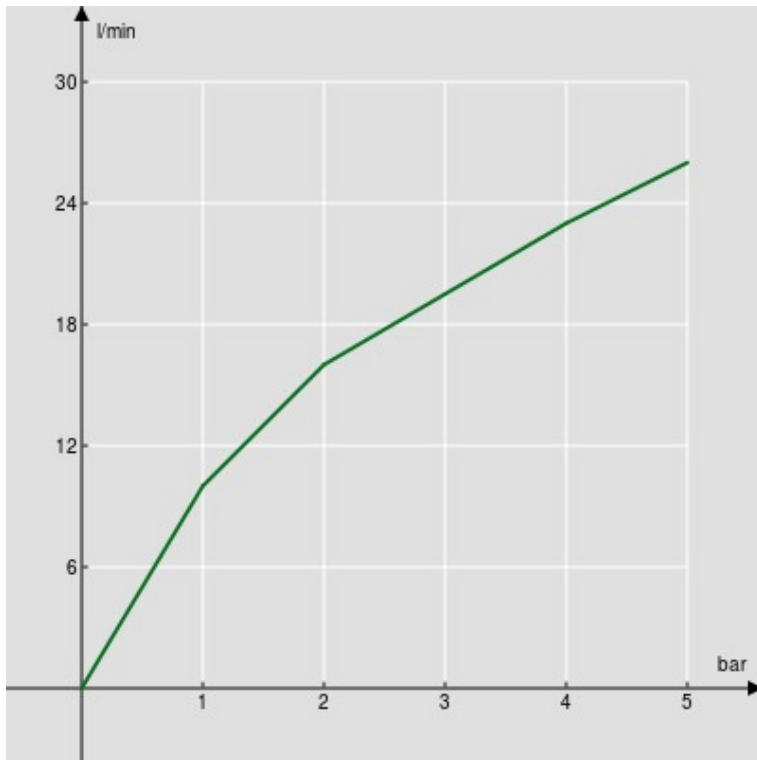

SPECIFICATIONS

Single jet shower head

Chrome

1/2" connection

In plastic

Packaging: 0,054 kg

FLOW RATE DIAGRAM: HOT/COLD WATER

— Hand shower