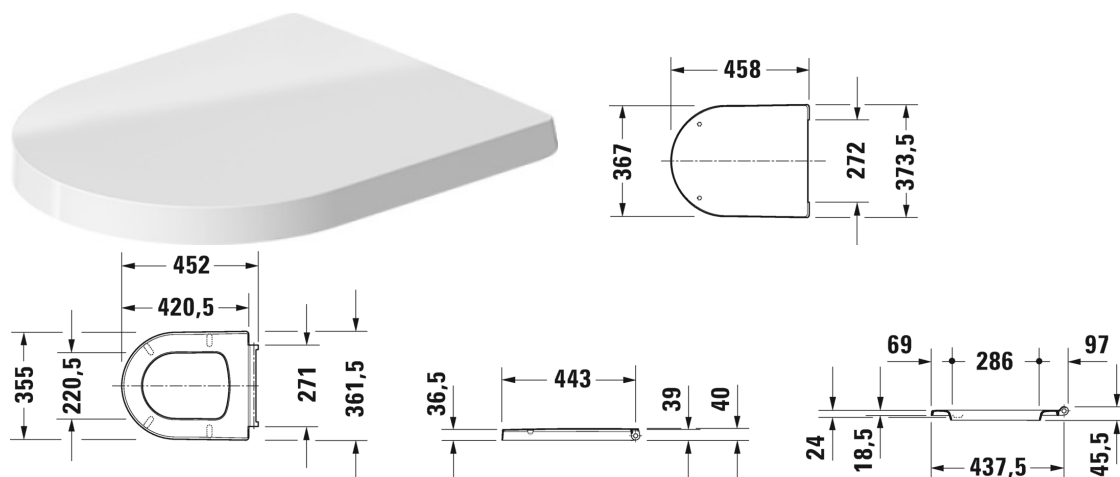

ME by Starck Toilet seat and cover # 002009..00 / 002009..00

Toilet seat and cover	Dimension	Weight	Order number
removable, hinges stainless steel, with soft closure			
Colors			
00 White Alpin 26 White/White Satin Matt			
Variant			
inside colour White, outside colour White		2.100 kilogram	002009..00
inside colour White, outside colour White Satin Matt		2.100 kilogram	002009..00

All drawings contain the necessary measurements which are subject to standard tolerances. They are stated in mm and are non-binding. Exact measurements, in particular for customised installation scenarios, can only be taken from the finished piece.