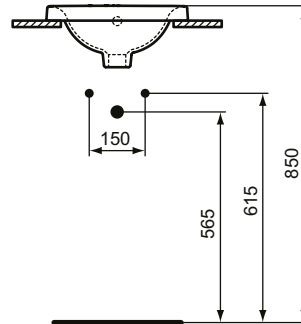

Ideal Standard

COUNTERTOP

Connect

Article-No.: **E504101**

Countertop basin Round 38cm

Countertop basin Round with one tap hole and with overflow. Including: Furniture cutting template. See the list of Recommended equipment in the IS Catalogue/Price list.

Colour: 01 - White

Features: .With an overflow

More product details:

| | |
|---------------------|-------------------------------|
| Type: | Countertop |
| Mounting: | Worktop installation |
| Style: | Contemporary |
| Accreditations: | DIN EN 14688 CL 15, DIN EN 31 |
| Tap Holes: | 1 |
| Net Weight (kg): | 6 |
| Material: | Vitreous china |
| Designer: | Studio Levien |
| Height (mm): | 165 |
| Width (mm): | 380 |
| Depth (mm): | 380 |
| Shape: | Rounded / Curved |
| Certificate Number: | EN 14688 |