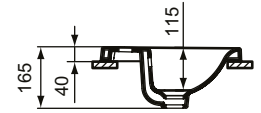

Ideal Standard

COUNTERTOP

Connect

Article-No.: **E504101**

Countertop basin Round 38cm

Countertop basin Round with one tap hole and with overflow. Including: Furniture cutting template. See the list of Recommended equipment in the IS Catalogue/Price list.

Colour: 01 - White

Features: .With an overflow

More product details:

| | |
|---------------------|-------------------------------|
| Type: | Countertop |
| Mounting: | Worktop installation |
| Style: | Contemporary |
| Accreditations: | DIN EN 14688 CL 15, DIN EN 31 |
| Tap Holes: | 1 |
| Net Weight (kg): | 6 |
| Material: | Vitreous china |
| Designer: | Studio Levien |
| Height (mm): | 165 |
| Width (mm): | 380 |
| Depth (mm): | 380 |
| Shape: | Rounded / Curved |
| Certificate Number: | EN 14688 |