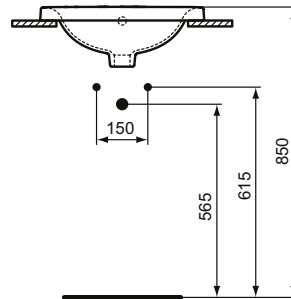

Ideal Standard

COUNTERTOP

Connect

Article-No.: E504201

Countertop basin Round 48cm

Countertop basin Round with one tap hole and with overflow. Including: Furniture cutting template. See the list of Recommended equipment in the IS Catalogue/Price list.

Colour: 01 - White

Features: .With an overflow

More product details:

Type:	Countertop
Mounting:	Worktop installation
Style:	Contemporary
Accreditations:	DIN EN 14688 CL 15, DIN EN 31
Tap Holes:	1
Net Weight (kg):	7,94
Material:	Vitreous china
Designer:	Studio Levien
Height (mm):	175
Width (mm):	480
Depth (mm):	480
Shape:	Rounded / Curved
Certificate Number:	EN 14688