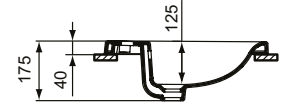

Ideal Standard

COUNTERTOP

Connect

Article-No.: E504201

Countertop basin Round 48cm

Countertop basin Round with one tap hole and with overflow. Including: Furniture cutting template. See the list of Recommended equipment in the IS Catalogue/Price list.

Colour: 01 - White

Features: .With an overflow

More product details:

Type:	Countertop
Mounting:	Worktop installation
Style:	Contemporary
Accreditations:	DIN EN 14688 CL 15, DIN EN 31
Tap Holes:	1
Net Weight (kg):	7,94
Material:	Vitreous china
Designer:	Studio Levien
Height (mm):	175
Width (mm):	480
Depth (mm):	480
Shape:	Rounded / Curved
Certificate Number:	EN 14688