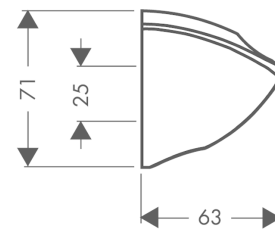

Shower holder Porter C

Surfaces: **Chrome** Article Number: **27521000**

Description

product features

- fixed holding position
- for hoses with conical nut
- material: plastic

Product image

Scale drawing

Shower holder Porter C

Surfaces: **Chrome** Article Number: **27521000**

Exploded Drawing

Year of production: >10/93

1

Shower holder Porter C

Surfaces: **Chrome** Article Number: **27521000**

Spare part list

Year of production: >10/93