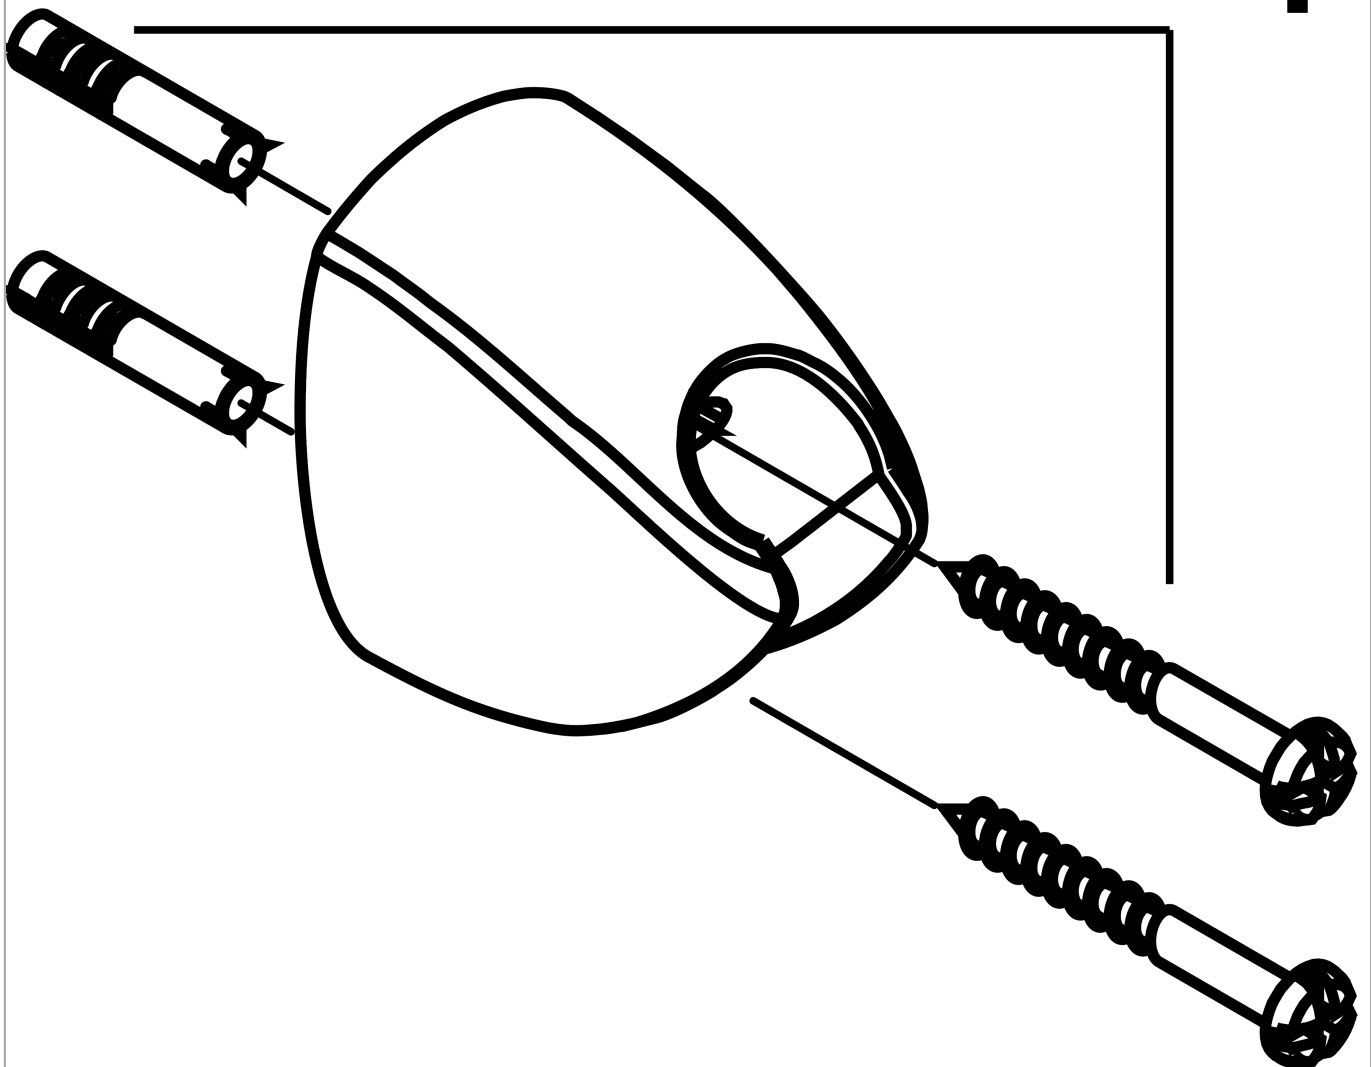

Shower holder Porter C

Surfaces: **Chrome** Article Number: **27521000**

Description

product features

- fixed holding position
- for hoses with conical nut
- material: plastic

Product image

Scale drawing

Shower holder Porter C

Surfaces: **Chrome** Article Number: **27521000**

Exploded Drawing

Year of production: >10/93

1

Shower holder Porter C

Surfaces: **Chrome** Article Number: **27521000**

Spare part list

Year of production: >10/93