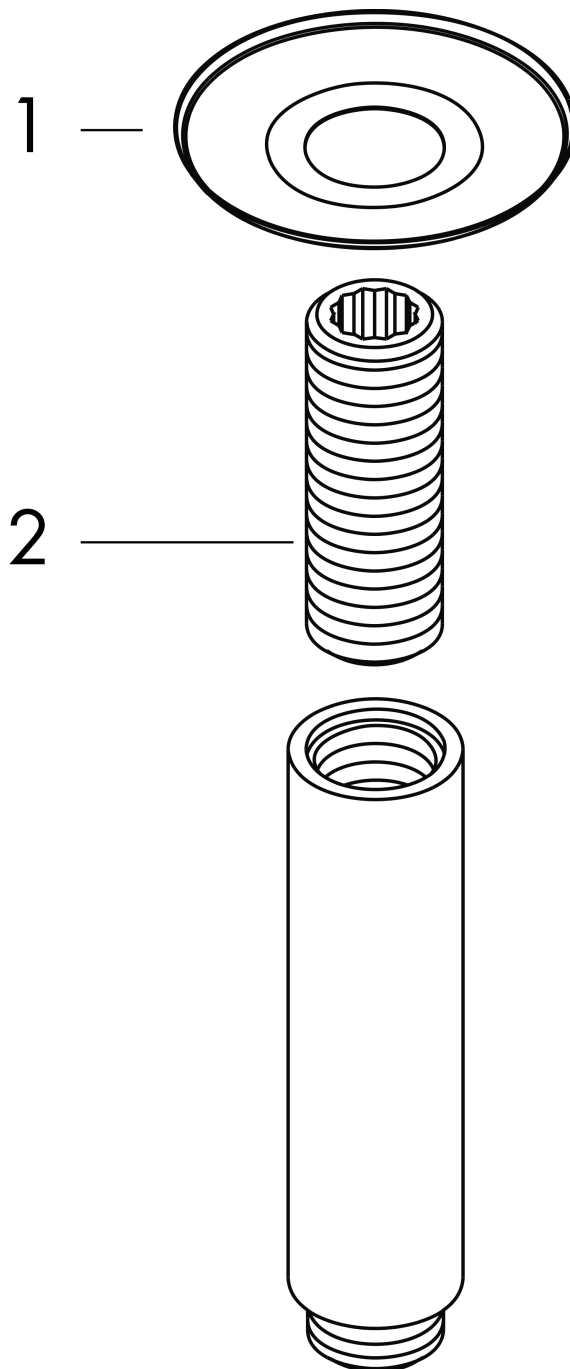

Ceiling connector 10 cmSurfaces: **Chrome** Article Number: **27479000****Description****product features**

- length: 100 mm
- shaft Ø: 27 mm
- purpose of use: also usable as an extension
- installation type: exposed installation
- material: brass
- connection type: G ½

Product image**Scale drawing**

Ceiling connector 10 cmSurfaces: **Chrome** Article Number: **27479000****Exploded Drawing**

Year of production: >04/02

Ceiling connector 10 cm

Surfaces: **Chrome** Article Number: **27479000**

Spare part list

Year of production: >04/02

| Pos. | Description | Article Number | Price | PU |
|-------------|--------------------|-----------------------|--------------|-----------|
| 1 | escutcheon | 97734000 | € 8,45 | 1 |
| 2 | connecting thread | 95188000 | € 28,20 | 1 |