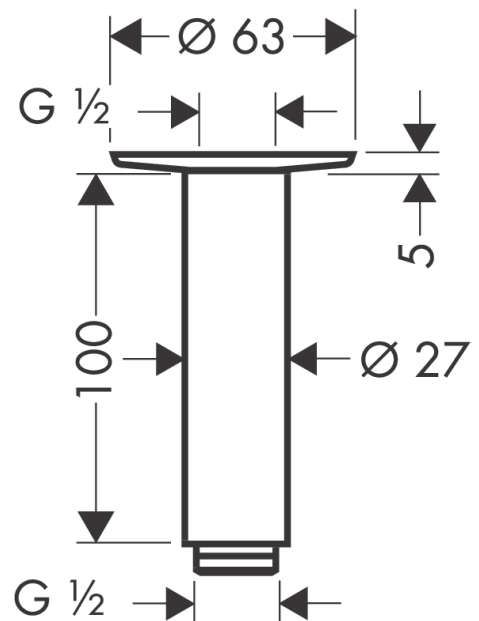

Ceiling connector 10 cmSurfaces: **Chrome** Article Number: **27479000****Description****product features**

- length: 100 mm
- shaft Ø: 27 mm
- purpose of use: also usable as an extension
- installation type: exposed installation
- material: brass
- connection type: G ½

Product image**Scale drawing**

Ceiling connector 10 cmSurfaces: **Chrome** Article Number: **27479000****Exploded Drawing**

Year of production: >04/02

Ceiling connector 10 cm

Surfaces: **Chrome** Article Number: **27479000**

Spare part list

Year of production: >04/02

| Pos. | Description | Article Number | Price | PU |
|-------------|--------------------|-----------------------|--------------|-----------|
| 1 | escutcheon | 97734000 | € 8,45 | 1 |
| 2 | connecting thread | 95188000 | € 28,20 | 1 |