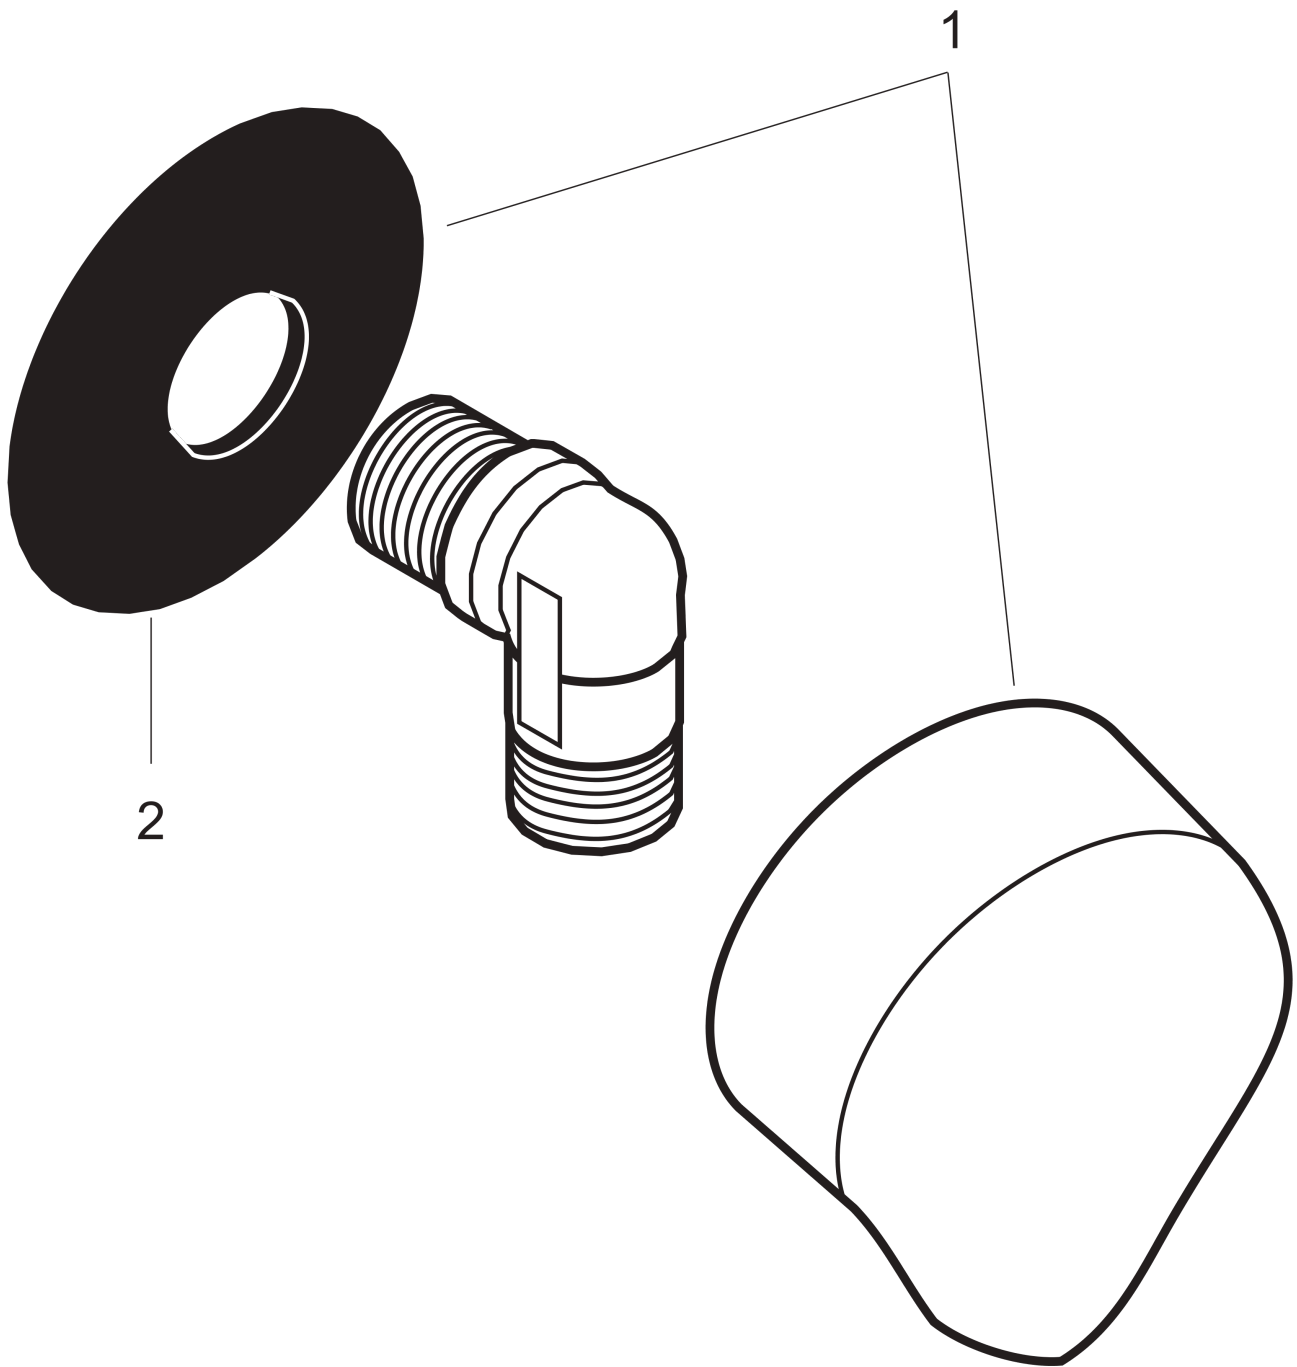

FixFit

Wall outlet E without non-return valve

Surfaces: **Matt Black** Article Number: **27454670**

Description

product features

- metal connection angle
- connection type: G ½
- for shower hoses with conical or cylindrical nut on both sides
- material cover: plastic

Design awards

Product image

Scale drawing

FixFit

Wall outlet E without non-return valve

Surfaces: **Matt Black** Article Number: **27454670**

Exploded Drawing

Year of production: >06/20

FixFit

Wall outlet E without non-return valve

Surfaces: **Matt Black** Article Number: **27454670**

Spare part list

Year of production: >06/20

Pos.	Description	Article Number	Price	PU
1	cover	97454670	€ 42,36	1
2	support element	98557000	€ 5,24	1