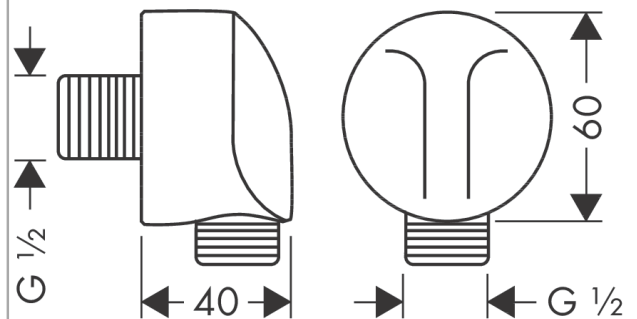

FixFit

Wall outlet E without non-return valve

Surfaces: **Matt Black** Article Number: **27454670**

Description

product features

- metal connection angle
- connection type: G ½
- for shower hoses with conical or cylindrical nut on both sides
- material cover: plastic

Design awards

Product image

Scale drawing

FixFit

Wall outlet E without non-return valve

Surfaces: **Matt Black** Article Number: **27454670**

Exploded Drawing

Year of production: >06/20

FixFit

Wall outlet E without non-return valve

Surfaces: **Matt Black** Article Number: **27454670**

Spare part list

Year of production: >06/20

Pos.	Description	Article Number	Price	PU
1	cover	97454670	€ 42,36	1
2	support element	98557000	€ 5,24	1