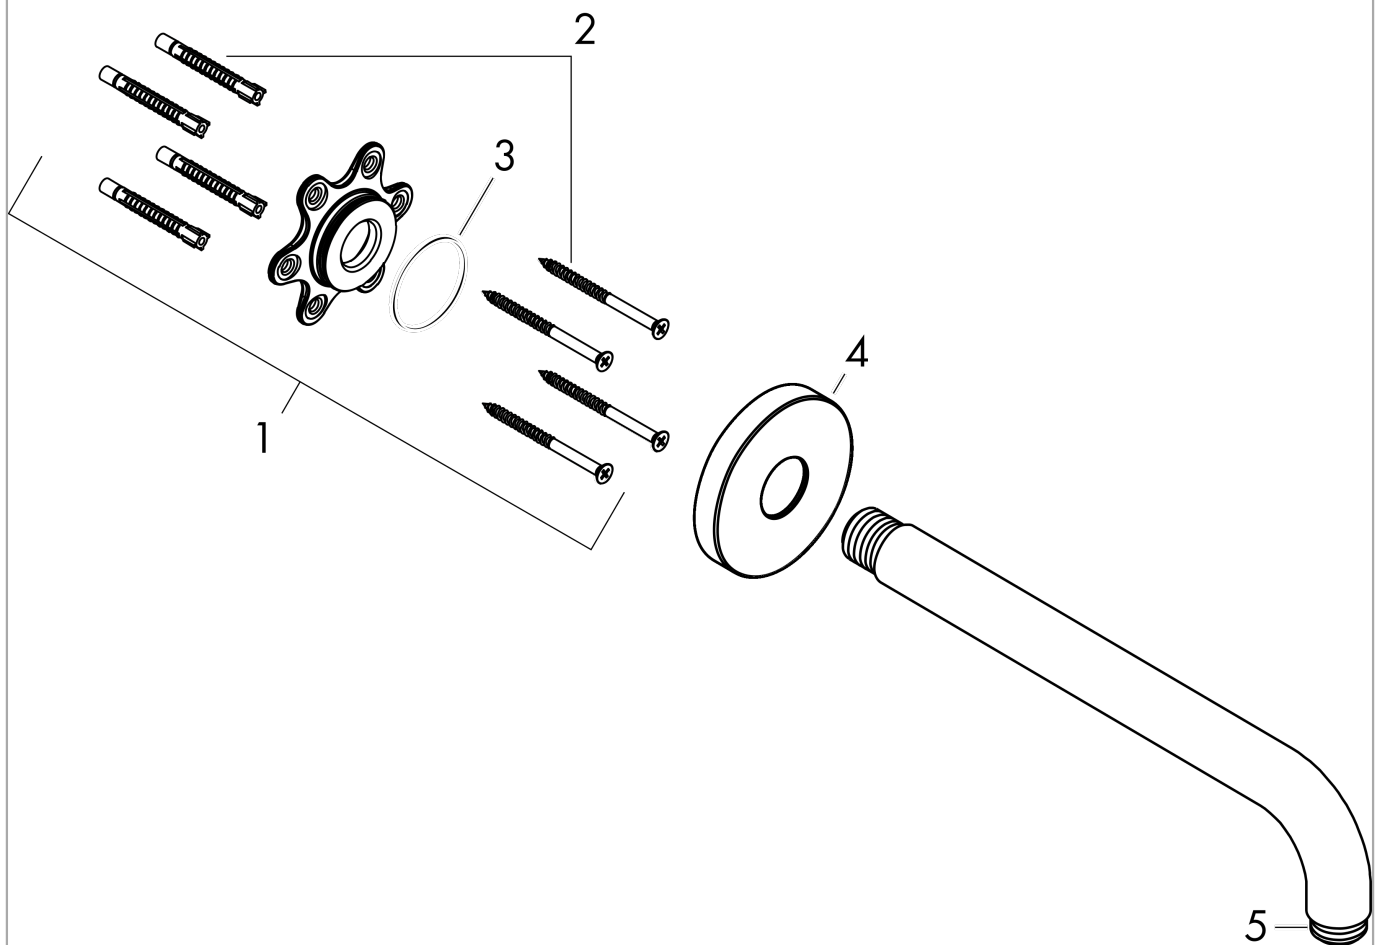

## Shower arm 38.9 cm

Surfaces: **Matt Black** Article Number: **27413670**

#### product features

- length: 389 mm
- installation type: exposed installation
- material: brass
- version: 90° angle
- connection type: G 1/2

### Product image

### Scale drawing

Shower arm 38.9 cm  
Surfaces: **Matt Black**

Article Number: **27413670**

Exploded Drawing

Year of production: >12/20

**Shower arm 38.9 cm**

Surfaces: **Matt Black**

Article Number: **27413670**