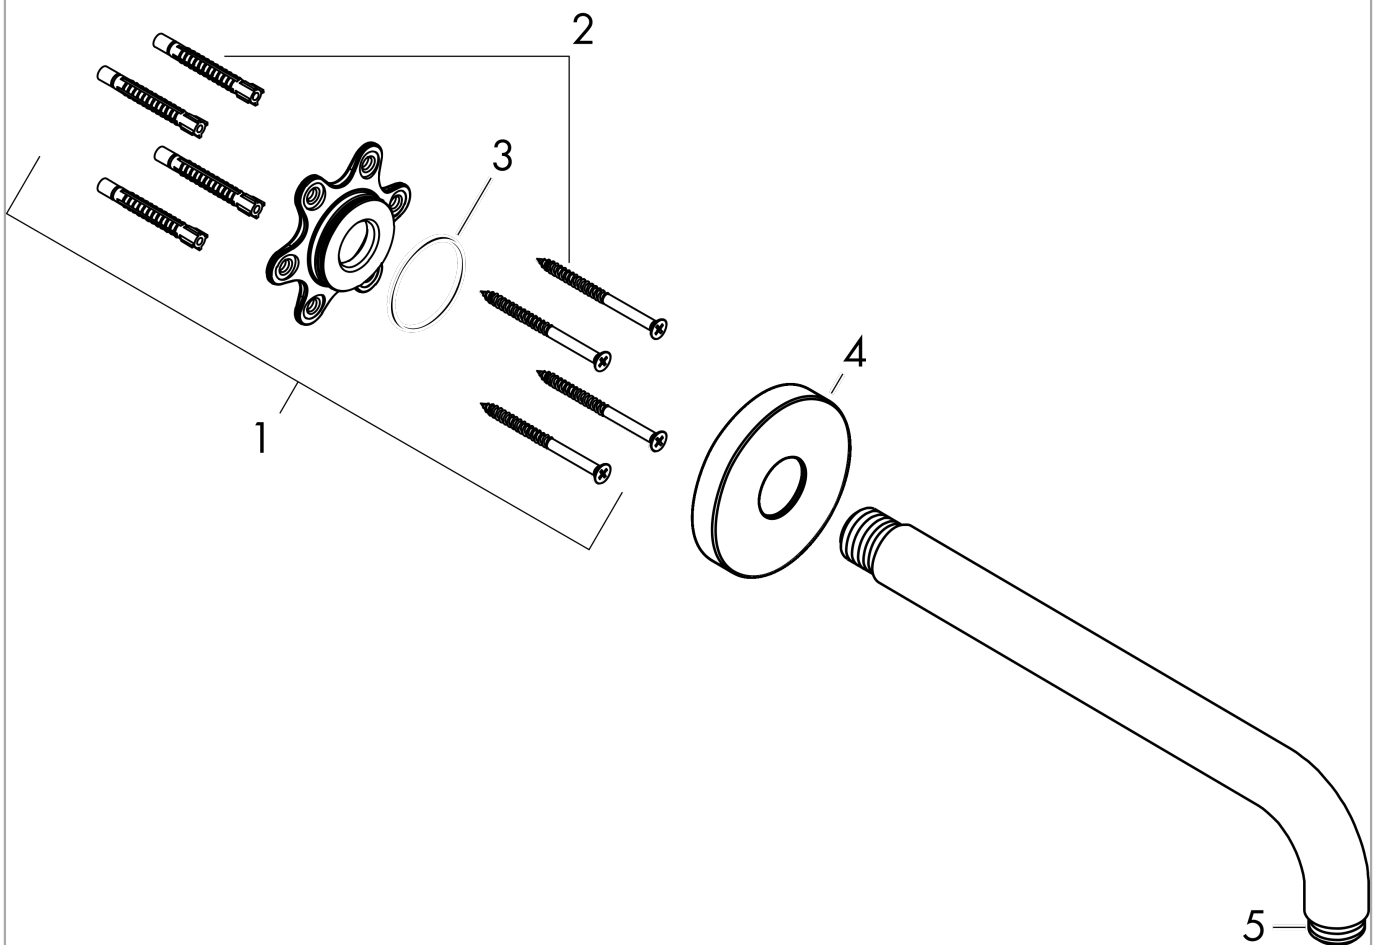

Shower arm 38.9 cm

Surfaces: **Brushed Black Chrome**

Article Number: **27413340**

Description

product features

- length: 389 mm
- installation type: exposed installation
- material: brass
- version: 90° angle
- connection type: G 1/2

Design awards

Product image

Scale drawing

Shower arm 38.9 cm

Surfaces: **Brushed Black Chrome**

Article Number: 27413340

Exploded Drawing

Year of production: >12/20

Shower arm 38.9 cmSurfaces: **Brushed Black Chrome**Article Number: **27413340****Spare part list**

Year of production: >12/20

| Pos. | Description | Article Number | Price | PU |
|-------------|--------------------|-----------------------|--------------|-----------|
| 1 | mounting kit | 95208000 | € 57,12 | 1 |
| 2 | mounting set | 40916000 | € 5,24 | 1 |
| 3 | O-ring 34x2 | 98383000 | € 5,24 | 1 |
| 4 | escutcheon Ø 80 mm | 98940340 | € 33,56 | 1 |
| 5 | O-ring 16x2 | 98133000 | € 3,21 | 1 |