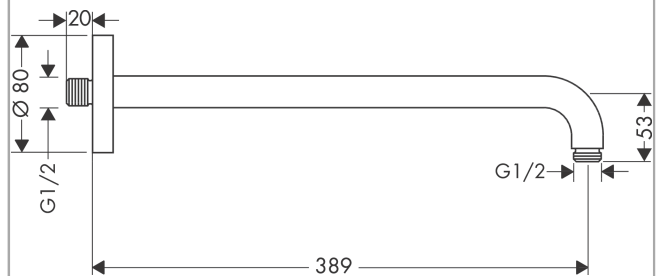

Shower arm 38.9 cm

Surfaces: **Brushed Black Chrome**

Article Number: **27413340**

Description

product features

- length: 389 mm
- installation type: exposed installation
- material: brass
- version: 90° angle
- connection type: G 1/2

Design awards

Product image

Scale drawing

Shower arm 38.9 cm

Surfaces: **Brushed Black Chrome**

Article Number: 27413340

Exploded Drawing

Year of production: >12/20

Shower arm 38.9 cmSurfaces: **Brushed Black Chrome**Article Number: **27413340****Spare part list**

Year of production: >12/20

| Pos. | Description | Article Number | Price | PU |
|-------------|--------------------|-----------------------|--------------|-----------|
| 1 | mounting kit | 95208000 | € 57,12 | 1 |
| 2 | mounting set | 40916000 | € 5,24 | 1 |
| 3 | O-ring 34x2 | 98383000 | € 5,24 | 1 |
| 4 | escutcheon Ø 80 mm | 98940340 | € 33,56 | 1 |
| 5 | O-ring 16x2 | 98133000 | € 3,21 | 1 |