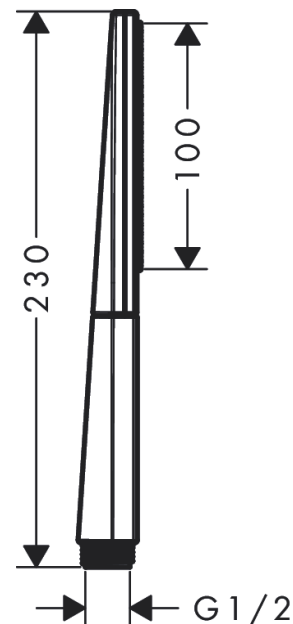

Scale drawing