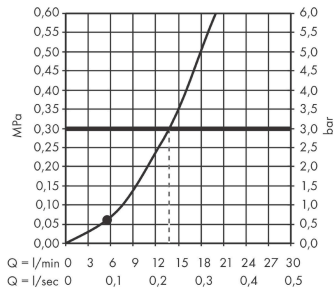

##### product features

- shower head size: 100 x 38 mm
- spray type: PowderRain
- spray disc surface: graphite, easy cleanable aluminium spray disc
- maximum flow rate at 3 bar: 13,8 l/min
- minimum flow pressure: 1 bar
- with internal water conduction
- rinseable screen seal
- connection thread G ½
- connection dimension: DN15
- suitable for continuous flow water heaters

#### Scale drawing

**Rainfinity**

**Baton hand shower 100 1jet**

Surfaces: **Matt Black** Article Number: **26866670**

**Flowchart**

The consumption was measured in combination with the appropriate fittings (thermostat/mixer/in-wall valve) to reflect actual application in practice.