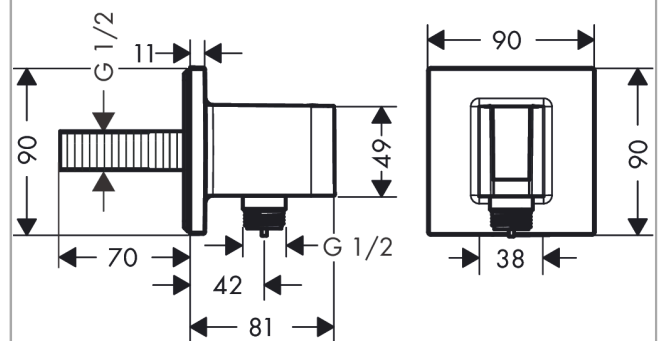

FixFit**Wall outlet square with shower holder**Surfaces: **Chrome** Article Number: **26486000****Description****product features**

- consists of: wall connector, escutcheon
- version: metal housing with internal water supply made of plastic
- fixed holding position
- for all Hansgrohe hand showers except AXOR Starck hand shower
- for hoses with conical nut
- material: metal
- with non-return valve
- connection type: G 1/2

Product image**Scale drawing**

FixFit

Wall outlet square with shower holder

Surfaces: **Chrome** Article Number: **26486000**

Exploded Drawing

Year of production: **07/15 - 04/22**

FixFit

Wall outlet square with shower holder

Surfaces: **Chrome** Article Number: **26486000**

Spare part list

Year of production: **07/15 - 04/22**

Pos.	Description	Article Number	Price	PU
1	connecting thread G½	98933000	-	1
2	O-ring 11x2	98127000	-	1
3	mounting set	40915000	-	1
4	guide (conical)	94163000	-	1
5	hollow set screw M4x16	97663000	-	1
6	set of non return valves DW 15	94074000	-	1