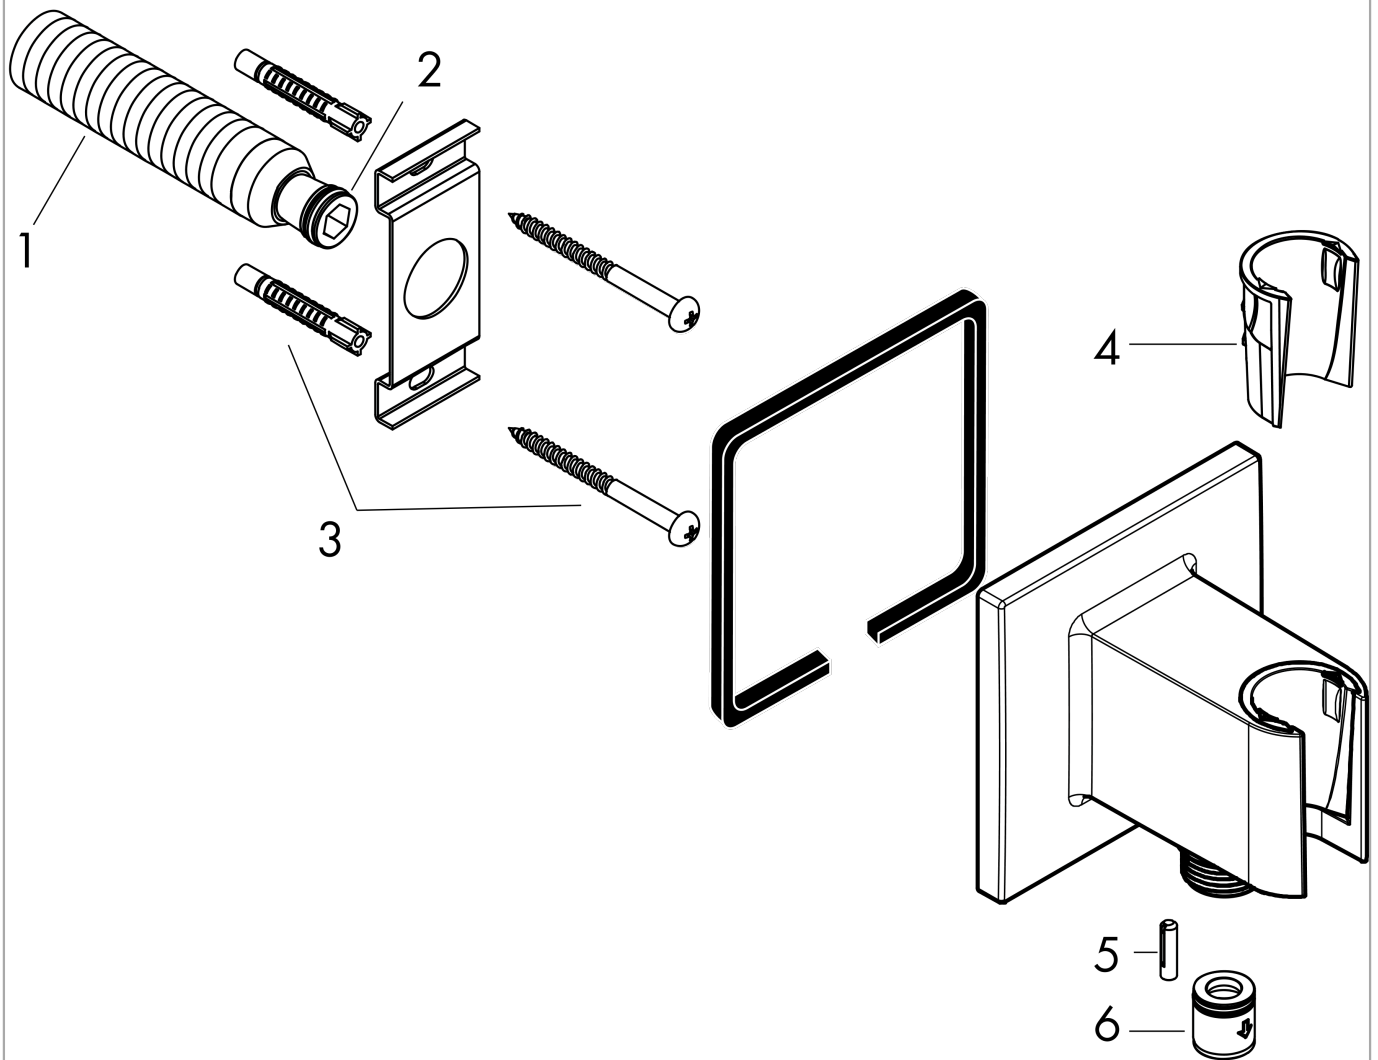

FixFit**Wall outlet square with shower holder**Surfaces: **Chrome** Article Number: **26486000****Description****product features**

- consists of: wall connector, escutcheon
- version: metal housing with internal water supply made of plastic
- fixed holding position
- for all Hansgrohe hand showers except AXOR Starck hand shower
- for hoses with conical nut
- material: metal
- with non-return valve
- connection type: G 1/2

Product image**Scale drawing**

FixFit

Wall outlet square with shower holder

Surfaces: **Chrome** Article Number: **26486000**

Exploded Drawing

Year of production: **07/15 - 04/22**

FixFit

Wall outlet square with shower holder

Surfaces: **Chrome** Article Number: **26486000**

Spare part list

Year of production: **07/15 - 04/22**

Pos.	Description	Article Number	Price	PU
1	connecting thread G½	98933000	-	1
2	O-ring 11x2	98127000	-	1
3	mounting set	40915000	-	1
4	guide (conical)	94163000	-	1
5	hollow set screw M4x16	97663000	-	1
6	set of non return valves DW 15	94074000	-	1