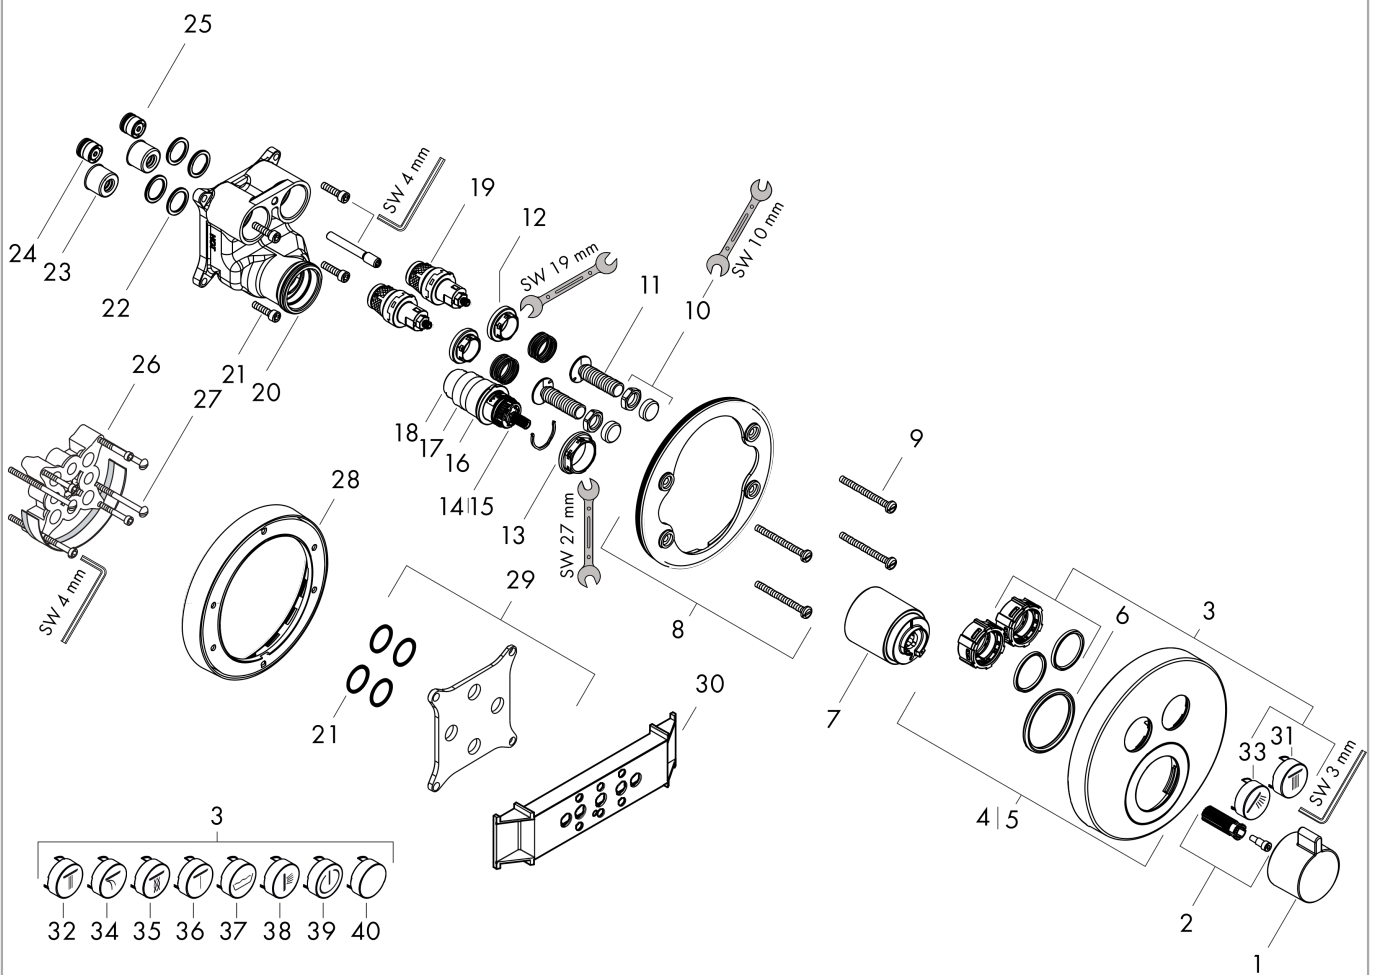

ShowerSelect S
Thermostat for concealed installation for 2 functions
Surfaces: **Chrome** Article Number: **15743000**

Exploded Drawing

Year of production: >01/18

ShowerSelect S
Thermostat for concealed installation for 2 functions
Surfaces: **Chrome** Article Number: **15743000**

Spare part list

Year of production: >01/18

Pos.	Description	Article Number	Price	PU
1	handle for thermostat	92215000	€ 57,12	1
2	handle fixing set	95843000	€ 8,45	1
3	set of symbols	92218000	€ 70,57	1
4	escutcheon Ø 150 mm	92325000	€ 57,12	1
5	escutcheon for exchanged connections	92391000	€ 86,16	1
6	O-ring 44x4	98471000	€ 8,45	1
7	sleeve	92216000	€ 28,20	1
8	holder for escutcheon	98793000	€ 35,94	1
9	set of fixing screws	96454000	€ 8,45	1
10	nut and flange	92696000	€ 13,92	1
11	Select-adapter	92219000	€ 5,24	1
12	nut	98368000	€ 11,31	1
13	nut	98913000	€ 18,33	1
14	thermostat cartridge	98282000	€ 100,44	1
15	cartridge for exchanged connections	92373000	€ 249,90	1
16	O-ring 25x2,5	92146000	€ 13,92	1
17	O-ring 25x1,5	98146000	€ 3,21	1
18	O-ring 20x1,5	98197000	€ 3,21	1
19	shut off unit	95758000	€ 100,44	1
20	O-ring 36x2	98156000	€ 3,21	1
21	set of screws	96525000	€ 8,45	1
22	O-ring 16x2	98133000	€ 3,21	1
23	noise reduction	94073000	€ 22,37	1
24	non return valve (pressure-resistant up to 2 MPa)	92594000	€ 13,92	1
25	non return valve	97980000	€ 28,20	1
26	extension 25 mm	13595000	-	1
27	set of fixing screws	97747000	€ 3,21	1
28	extension 22 mm (Ø 150 mm)	13597000	-	1
29	compensation set 1°	95521000	€ 162,08	1
30	fit-up aid	92540000	-	1
31	symbol head shower Rain large	93571880	€ 8,45	1
32	symbol head shower Rain small	93572880	€ 8,45	1
33	symbol handshower	93573880	€ 8,45	1
34	symbol Flood jet	93574880	€ 8,45	1
35	symbol Whirl	93575880	€ 8,45	1
36	symbol Mono	93576880	€ 8,45	1
37	symbol tub	93577880	€ 8,45	1
38	symbol body shower	93578880	€ 8,45	1
39	symbol ON/OFF	93579880	€ 8,45	1
40	pushbutton	93955880	€ 18,33	1
a	concealed item	01800180	-	1