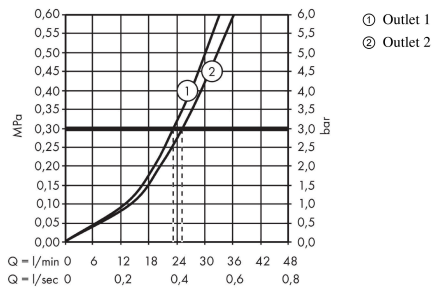

ShowerSelect S

Thermostat for concealed installation for 2 functions

Surfaces: **Chrome** Article Number: **15743000**

Flowchart