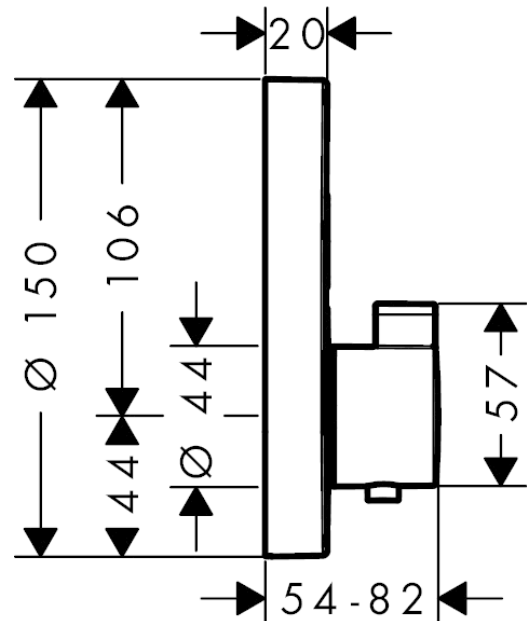

ShowerSelect S

Thermostat for concealed installation for 2 functions

Surfaces: **Chrome** Article Number: **15743000**

Description

product features

- 2 functions
- Select push-button on/off control for 2 outlets
- simultaneous use of several outlets
- maximum flow rate at 3 bar: 29,7 l/min
- flow rate upper outlet: 25 l/min
- flow rate lower outlet: 23 l/min
- flow rate by simultaneous use of all outlets: 29,7 l/min
- thermostat cartridge, Start/stop valve to operate the functions
- safety lock at 40 °C
- temperature limitation adjustable
- connection type: basic set
- min. operating pressure: 1 bar
- max. operating pressure: 10 bar
- Thermostat is delivered with buttons hand shower and Rain large

Technology

Design awards

Certificates

Product image

Scale drawing

ShowerSelect S

Thermostat for concealed installation for 2 functions

Surfaces: **Chrome** Article Number: **15743000**

Flowchart

ShowerSelect S
Thermostat for concealed installation for 2 functions
 Surfaces: **Chrome** Article Number: **15743000**

Exploded Drawing

Year of production: >01/18

ShowerSelect S
Thermostat for concealed installation for 2 functions
Surfaces: **Chrome** Article Number: **15743000**