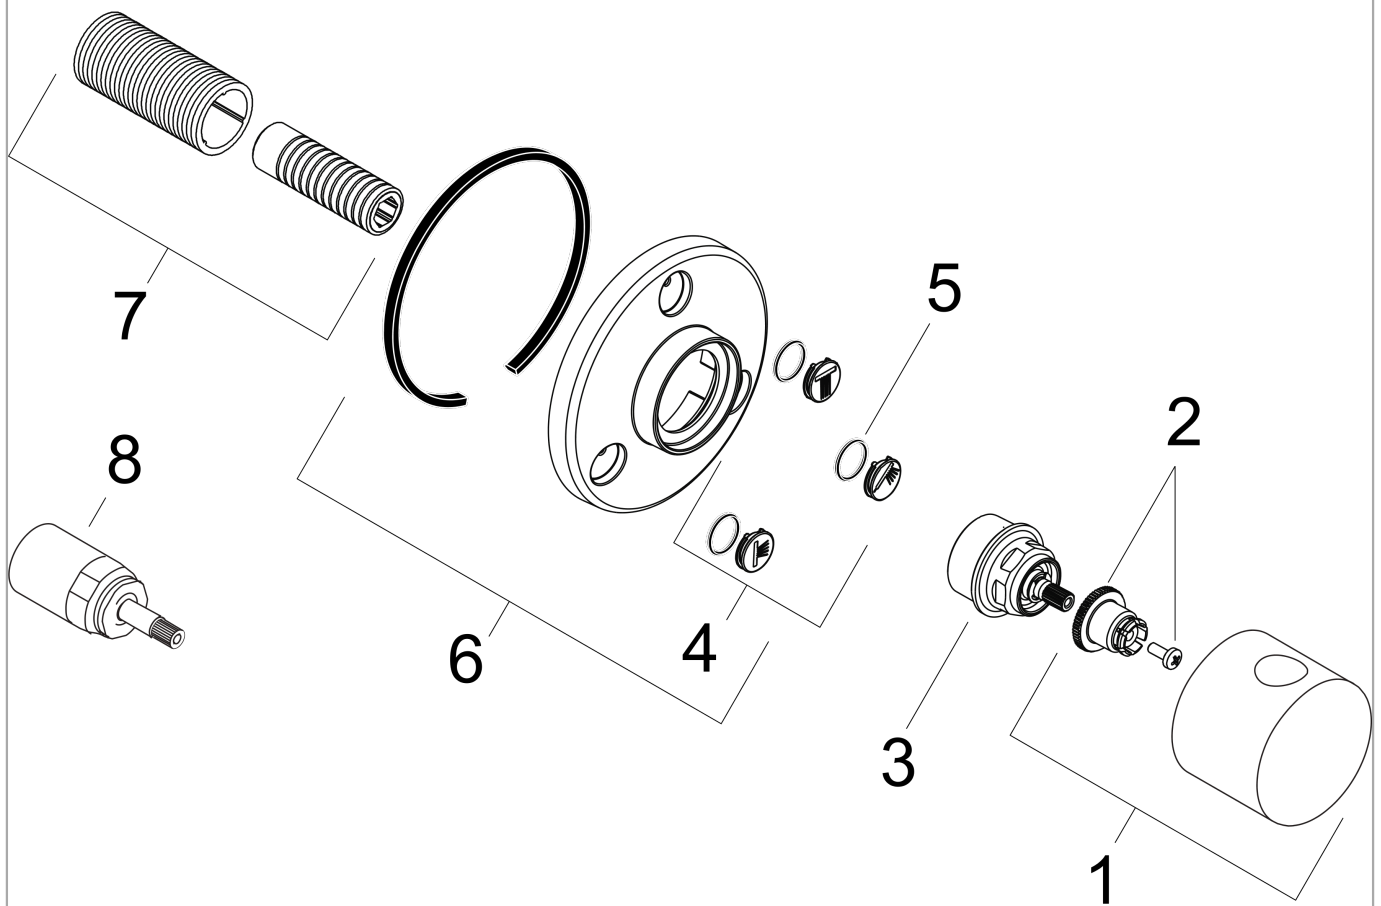

**Shut-off/ diverter valve S Trio/ Quattro for concealed installation**

Surfaces: **Chrome** Article Number: **15932000**

**Description**

**product features**

- 3 functions

**Product image**

**Scale drawing**

**Shut-off/ diverter valve S Trio/ Quattro for concealed installation**

Surfaces: **Chrome** Article Number: **15932000**

**Exploded Drawing**

Year of production: >11/09

**Shut-off/ diverter valve S Trio/ Quattro for concealed installation**Surfaces: **Chrome** Article Number: **15932000****Spare part list**

Year of production: &gt;11/09

Pos.	Description	Article Number	Price	PU
1	handle	38993000	€ 44,63	1
2	handle fixing set	94184000	€ 5,24	1
3	nut	98677000	€ 28,20	1
4	set of symbols	95238000	€ 22,37	1
5	O-ring 13x2	98128000	€ 3,21	1
6	escutcheon	95563000	€ 70,57	1
7	fixing set	96392000	€ 28,20	1
8	extension 25 mm	96370000	-	1
a	concealed item	15930180	-	1
b	concealed item	15981180	-	1