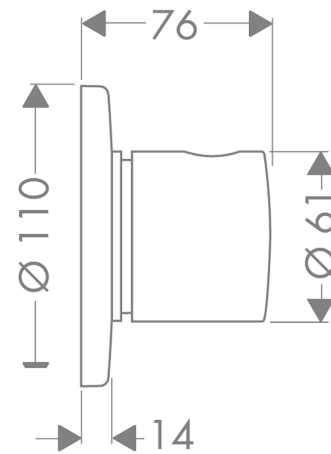

**Shut-off/ diverter valve S Trio/ Quattro for concealed installation**

Surfaces: **Chrome** Article Number: **15932000**

**Description**

**product features**

- 3 functions

**Product image**

**Scale drawing**

**Shut-off/ diverter valve S Trio/ Quattro for concealed installation**

Surfaces: **Chrome** Article Number: **15932000**

**Exploded Drawing**

Year of production: >11/09

**Shut-off/ diverter valve S Trio/ Quattro for concealed installation**Surfaces: **Chrome** Article Number: **15932000****Spare part list**

Year of production: &gt;11/09

Pos.	Description	Article Number	Price	PU
1	handle	38993000	€ 44,63	1
2	handle fixing set	94184000	€ 5,24	1
3	nut	98677000	€ 28,20	1
4	set of symbols	95238000	€ 22,37	1
5	O-ring 13x2	98128000	€ 3,21	1
6	escutcheon	95563000	€ 70,57	1
7	fixing set	96392000	€ 28,20	1
8	extension 25 mm	96370000	-	1
a	concealed item	15930180	-	1
b	concealed item	15981180	-	1