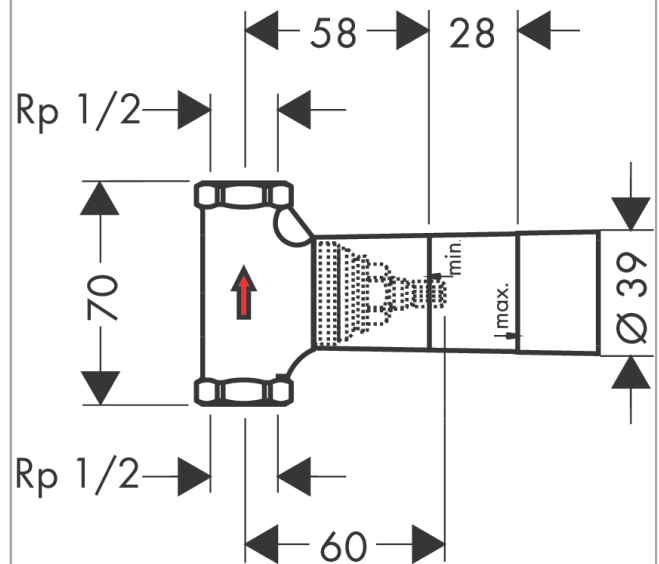

Basic set 40 l/min for shut-off valve for concealed installation ceramic

Surfaces: n.a. Article Number: 15974180

Description

product features

- connection type: DN15
- suitable for all shut-off valves finish sets
- connection dimension: DN15
- maximum flow rate at 3 bar: 40 l/min

Product image

Scale drawing

Flowchart

Basic set 40 l/min for shut-off valve for concealed installation ceramic
 Surfaces: n.a. Article Number: 15974180

Exploded Drawing

Year of production: >05/01

Basic set 40 l/min for shut-off valve for concealed installation ceramic

Surfaces: n.a. Article Number: **15974180**

Spare part list

Year of production: >05/01

Pos.	Description	Article Number	Price	PU
1	shut off unit right closing	94009000	€ 35,94	1
2	sealing foil	96492000	€ 8,45	1
3	extension 25 mm	96370000	-	1