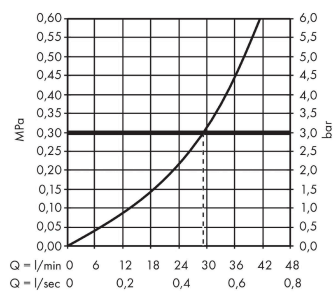

Basic set 40 l/min for shut-off valve for concealed installation ceramic

Surfaces: n.a. Article Number: 15974180

Description

product features

- connection type: DN15
- suitable for all shut-off valves finish sets
- connection dimension: DN15
- maximum flow rate at 3 bar: 40 l/min

Product image

Scale drawing

Flowchart

Basic set 40 l/min for shut-off valve for concealed installation ceramic
 Surfaces: n.a. Article Number: 15974180

Exploded Drawing

Year of production: >05/01

Basic set 40 l/min for shut-off valve for concealed installation ceramic