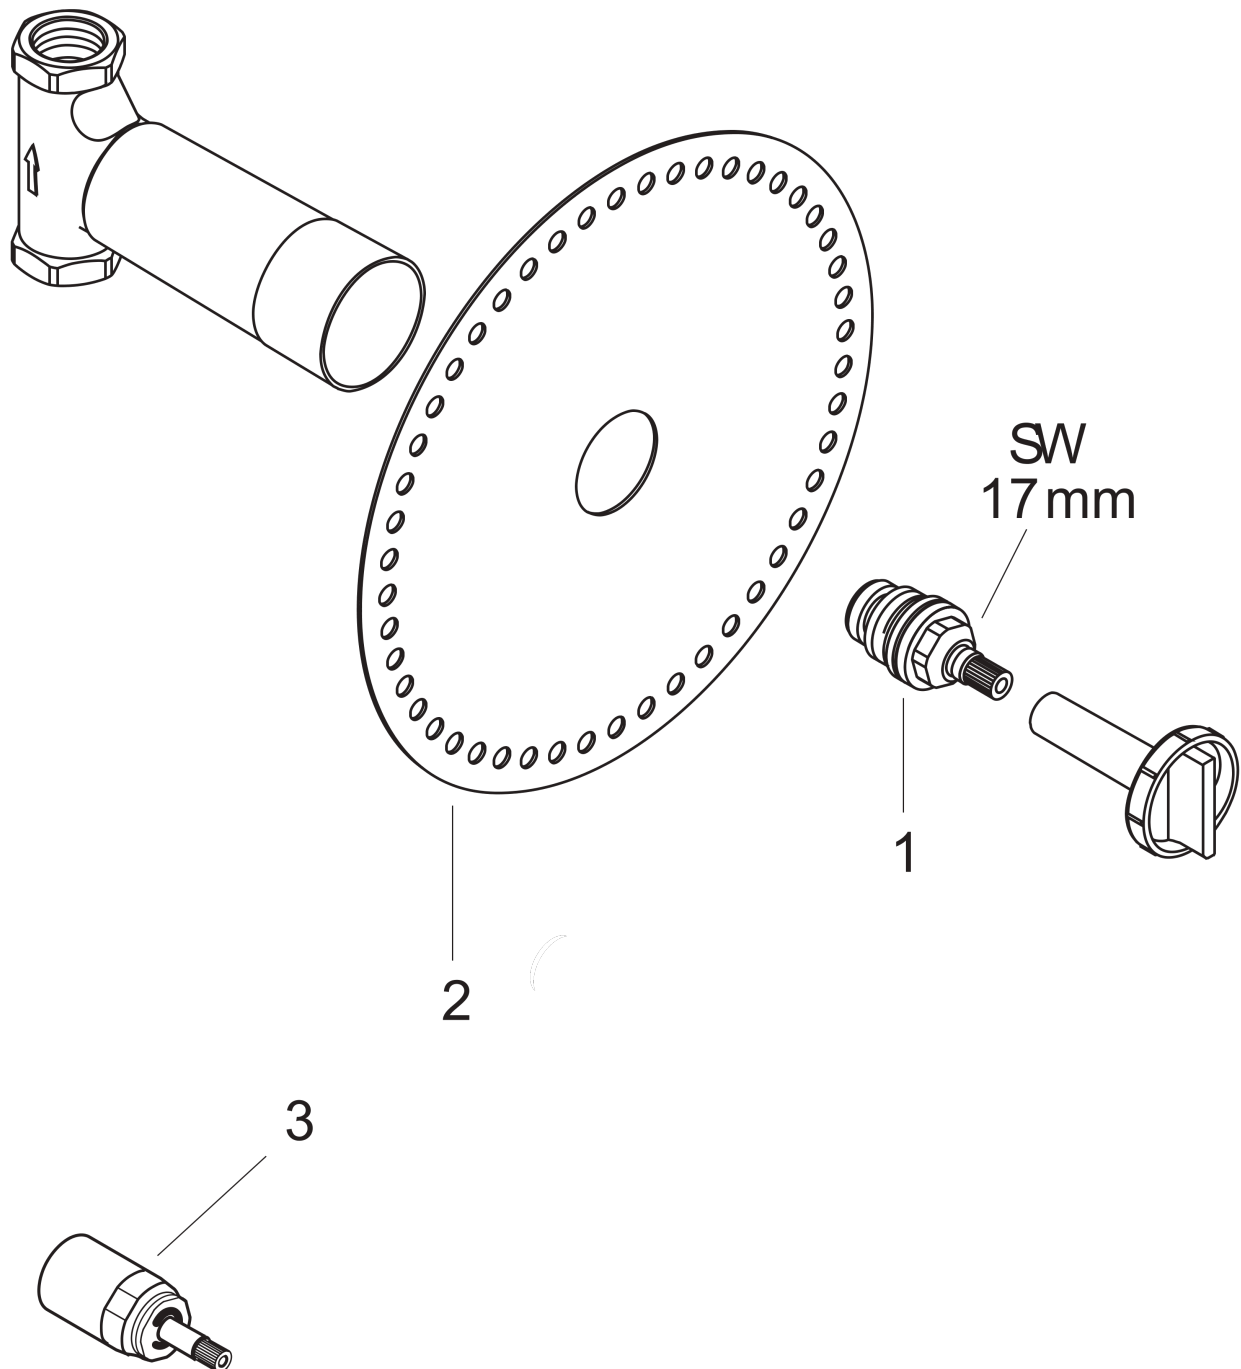

Basic set 40 l/min for shut-off valve for concealed installation ceramic

Surfaces: n.a. Article Number: 15974180

Description

product features

- connection type: DN15
- suitable for all shut-off valves finish sets
- connection dimension: DN15
- maximum flow rate at 3 bar: 40 l/min

Product image

Scale drawing

Flowchart

Basic set 40 l/min for shut-off valve for concealed installation ceramic
 Surfaces: n.a. Article Number: 15974180

Exploded Drawing

Year of production: >05/01

Basic set 40 l/min for shut-off valve for concealed installation ceramic

Surfaces: n.a. Article Number: **15974180**

Spare part list

Year of production: >05/01

Pos.	Description	Article Number	Price	PU
1	shut off unit right closing	94009000	€ 35,94	1
2	sealing foil	96492000	€ 8,45	1
3	extension 25 mm	96370000	-	1