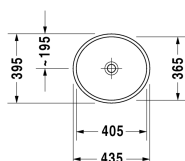

Starck 2 Washbowl # 2321440000

| < 435 mm > |

Washbowl	Dimension	Weight	Order number
ground, without overflow, without tap platform, fixings included, 435 mm			
Colors			
00 White Alpin			
Variant			
☒	435 x 395 mm	7.500 kilogram	2321440000
Sanitary ceramics with the special WonderGliss surface finish will remain clean and attractive-looking for a long time to come. When ordering WonderGliss please add a "1" as eleventh digit to the model number.			
Accessory			
Slotted waste for washbasins without overflow	50 mm	0.300 kilogram	005024
Design Siphon		1.500 kilogram	005036
Suitable products			
Vanity unit wall-mounted 1 pull-out compartment, countertop including one cut-out, for 1 above counter basin central, 800 x 550 mm	800 x 550 mm		KT6694
Vanity unit wall-mounted 1 pull-out compartment, countertop including one cut-out, for 1 above counter basin central, 1000 x 550 mm	1000 x 550 mm		KT6695
Vanity unit wall-mounted 1 pull-out compartment, countertop including one cut-out, for 1 above counter basin central, 1200 x 550 mm	1200 x 550 mm		KT6696
Vanity unit wall-mounted 2 pull-out compartments, 1 countertop with one cut-out or two cut-outs, for 1 or 2 above counter basins, 1400 x 550 mm	1400 x 550 mm		KT6697 B/L/R
Vanity unit wall-mounted 2 drawers, upper drawer including cut-out for siphon and siphon cover, countertop including one cut-out, for 1 above counter basin central, 800 x 550 mm	800 x 550 mm		KT6654
Vanity unit wall-mounted 2 drawers, upper drawer including cut-out for siphon and siphon cover, countertop including one cut-out, for 1 above counter basin central, 1000 x 550 mm	1000 x 550 mm		KT6655