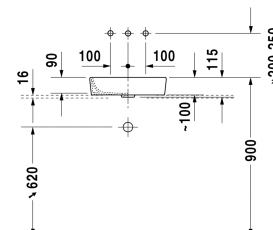

Starck 2 Washbowl # 2321440000

| < 435 mm > |

Washbowl	Dimension	Weight	Order number
ground, without overflow, without tap platform, fixings included, 435 mm			
Colors			
00 White Alpin			
Variant			
☒	435 x 395 mm	7.500 kilogram	2321440000
Sanitary ceramics with the special WonderGliss surface finish will remain clean and attractive-looking for a long time to come. When ordering WonderGliss please add a "1" as eleventh digit to the model number.			
Accessory			
Slotted waste for washbasins without overflow	50 mm	0.300 kilogram	005024
Design Siphon		1.500 kilogram	005036
Suitable products			
Vanity unit wall-mounted 1 pull-out compartment, countertop including one cut-out, for 1 above counter basin central, 800 x 550 mm	800 x 550 mm		KT6694
Vanity unit wall-mounted 1 pull-out compartment, countertop including one cut-out, for 1 above counter basin central, 1000 x 550 mm	1000 x 550 mm		KT6695
Vanity unit wall-mounted 1 pull-out compartment, countertop including one cut-out, for 1 above counter basin central, 1200 x 550 mm	1200 x 550 mm		KT6696
Vanity unit wall-mounted 2 pull-out compartments, 1 countertop with one cut-out or two cut-outs, for 1 or 2 above counter basins, 1400 x 550 mm	1400 x 550 mm		KT6697 B/L/R
Vanity unit wall-mounted 2 drawers, upper drawer including cut-out for siphon and siphon cover, countertop including one cut-out, for 1 above counter basin central, 800 x 550 mm	800 x 550 mm		KT6654
Vanity unit wall-mounted 2 drawers, upper drawer including cut-out for siphon and siphon cover, countertop including one cut-out, for 1 above counter basin central, 1000 x 550 mm	1000 x 550 mm		KT6655