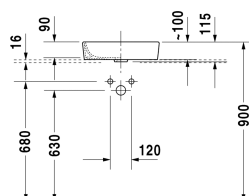

Starck 2 Washbowl # 2321440000

| < 435 mm > |

Washbowl	Dimension	Weight	Order number
ground, without overflow, without tap platform, fixings included, 435 mm			
Colors			
00 White Alpin			
Variant			
☒	435 x 395 mm	7.500 kilogram	2321440000
Sanitary ceramics with the special WonderGliss surface finish will remain clean and attractive-looking for a long time to come. When ordering WonderGliss please add a "1" as eleventh digit to the model number.			
Accessory			
Slotted waste for washbasins without overflow	50 mm	0.300 kilogram	005024
Design Siphon		1.500 kilogram	005036
Suitable products			
Vanity unit wall-mounted 1 pull-out compartment, countertop including one cut-out, for 1 above counter basin central, 800 x 550 mm	800 x 550 mm		KT6694
Vanity unit wall-mounted 1 pull-out compartment, countertop including one cut-out, for 1 above counter basin central, 1000 x 550 mm	1000 x 550 mm		KT6695
Vanity unit wall-mounted 1 pull-out compartment, countertop including one cut-out, for 1 above counter basin central, 1200 x 550 mm	1200 x 550 mm		KT6696
Vanity unit wall-mounted 2 pull-out compartments, 1 countertop with one cut-out or two cut-outs, for 1 or 2 above counter basins, 1400 x 550 mm	1400 x 550 mm		KT6697 B/L/R
Vanity unit wall-mounted 2 drawers, upper drawer including cut-out for siphon and siphon cover, countertop including one cut-out, for 1 above counter basin central, 800 x 550 mm	800 x 550 mm		KT6654
Vanity unit wall-mounted 2 drawers, upper drawer including cut-out for siphon and siphon cover, countertop including one cut-out, for 1 above counter basin central, 1000 x 550 mm	1000 x 550 mm		KT6655