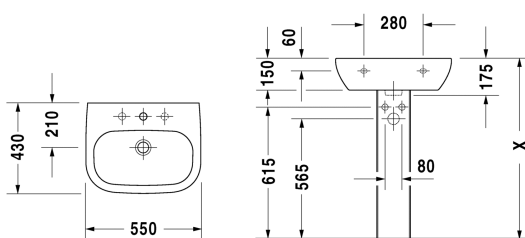

D-Code Washbasin # 23105500002

| < 550 mm > |

Washbasin	Dimension	Weight	Order number
with overflow, with tap platform, underneath glazed, 550 mm			
Colors			
00 White Alpin			
Variant			
●	550 x 430 mm	16.100 kilogram	23105500002
Suitable products			
Siphon cover for # 231065, 231060, 231055, 034265, 034285, 034210, 034812,			085718
Pedestal for # 231065, 231060, 231055, 034265, 034285, 034210, 034812,			086327
Vanity unit wall-mounted 1 door, for D-Code # 231055, # 231060, # 231065, 400 x 360 mm	400 x 360 mm		KT6658 L/R
Recommended faucets			
Single lever basin mixer M ceramic cartridge, Projection 139 mm, flexible connection hoses 3/8", aerator adjustable, normal spray, chrome, maximum temperature can be adjusted on installation, recommended operating pressure 3 - 5 bar, with pop-up waste set,			B11020001
Single lever basin mixer M ceramic cartridge, Projection 139 mm, flexible connection hoses 3/8", aerator adjustable, normal spray, chrome, maximum temperature can be adjusted on installation, recommended operating pressure 3 - 5 bar, without pop-up waste set,			B11020002

D-Code Washbasin # 23105500002

|< 550 mm >|

All drawings contain the necessary measurements which are subject to standard tolerances. They are stated in mm and are non-binding. Exact measurements, in particular for customised installation scenarios, can only be taken from the finished piece.