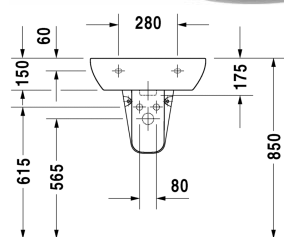

D-Code Washbasin # 23105500002

| < 550 mm > |

Washbasin	Dimension	Weight	Order number
with overflow, with tap platform, underneath glazed, 550 mm			
Colors			
00 White Alpin			
Variant			
●	550 x 430 mm	16.100 kilogram	23105500002
Suitable products			
Siphon cover for # 231065, 231060, 231055, 034265, 034285, 034210, 034812,			085718
Pedestal for # 231065, 231060, 231055, 034265, 034285, 034210, 034812,			086327
Vanity unit wall-mounted 1 door, for D-Code # 231055, # 231060, # 231065, 400 x 360 mm	400 x 360 mm		KT6658 L/R
Recommended faucets			
Single lever basin mixer M ceramic cartridge, Projection 139 mm, flexible connection hoses 3/8", aerator adjustable, normal spray, chrome, maximum temperature can be adjusted on installation, recommended operating pressure 3 - 5 bar, with pop-up waste set,			B11020001
Single lever basin mixer M ceramic cartridge, Projection 139 mm, flexible connection hoses 3/8", aerator adjustable, normal spray, chrome, maximum temperature can be adjusted on installation, recommended operating pressure 3 - 5 bar, without pop-up waste set,			B11020002

D-Code Washbasin # 23105500002

|< 550 mm >|

All drawings contain the necessary measurements which are subject to standard tolerances. They are stated in mm and are non-binding. Exact measurements, in particular for customised installation scenarios, can only be taken from the finished piece.