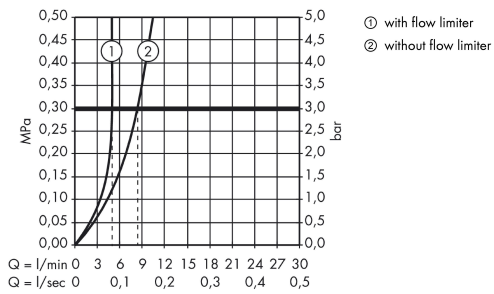

AXOR Uno

Single lever basin mixer for concealed installation wall-mounted with spout 225 mm and escutcheons

Surfaces: **Brushed Black Chrome** Article Number: **38116340**

Flowchart