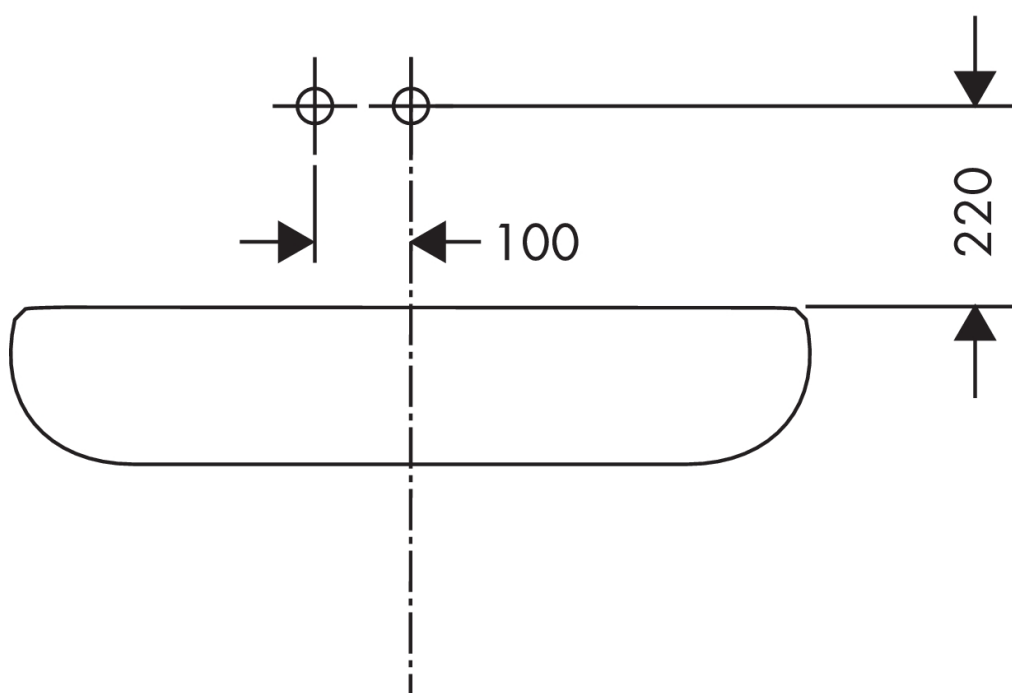

AXOR Uno

Single lever basin mixer for concealed installation wall-mounted with spout 225 mm and escutcheons

Surfaces: **Brushed Black Chrome** Article Number: **38116340**

product features

- consists of: single lever basin mixer for concealed installation wall-mounted, waste set
- projection: 225 mm
- spray type: normal spray
- maximum flow rate at 3 bar: 5 l/min
- joystick ceramic cartridge
- suitable for continuous flow water heaters
- non-closing waste set
- connection type: basic set
- connection dimension: DN15
- handle can be positioned on the right or left, depends on the basic set installation

Technology

Certificates

Product image

Scale drawing

AXOR Uno

Single lever basin mixer for concealed installation wall-mounted with spout 225 mm and escutcheons

Surfaces: **Brushed Black Chrome** Article Number: **38116340**

Flowchart

AXOR Uno

Single lever basin mixer for concealed installation wall-mounted with spout 225 mm and escutcheons

Surfaces: **Brushed Black Chrome** Article Number: **38116340**

Installation examples

AXOR Uno

Single lever basin mixer for concealed installation wall-mounted with spout 225 mm and escutcheons

Surfaces: **Brushed Black Chrome** Article Number: **38116340**

Exploded Drawing

Year of production: >11/16