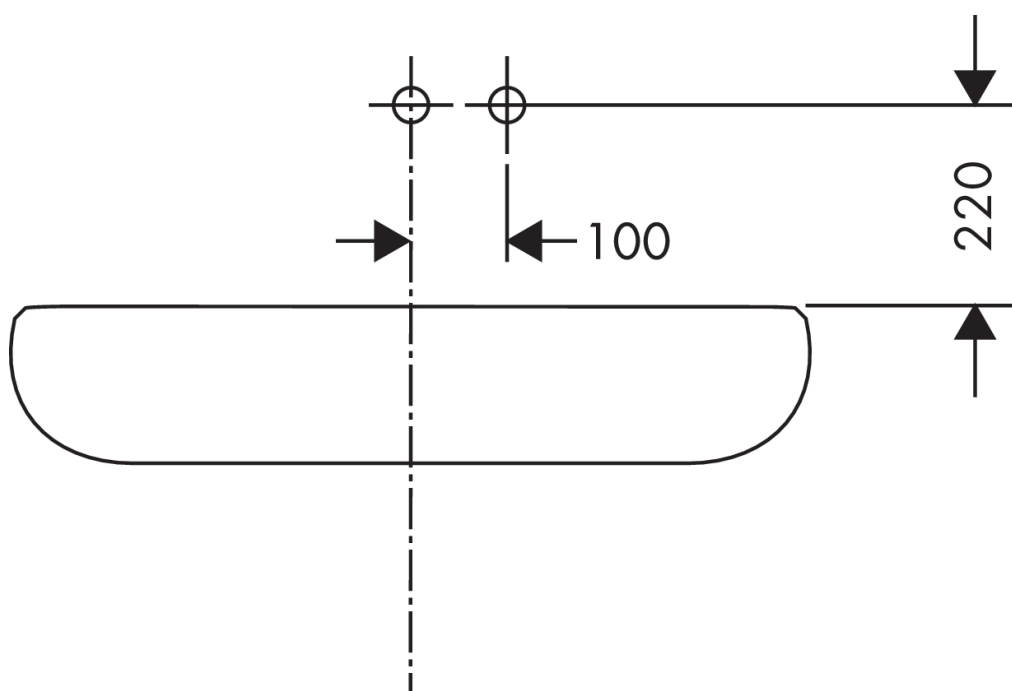

AXOR Uno

Single lever basin mixer for concealed installation wall-mounted with spout 225 mm and escutcheons

Surfaces: **Brushed Black Chrome** Article Number: **38116340**

product features

- consists of: single lever basin mixer for concealed installation wall-mounted, waste set
- projection: 225 mm
- spray type: normal spray
- maximum flow rate at 3 bar: 5 l/min
- joystick ceramic cartridge
- suitable for continuous flow water heaters
- non-closing waste set
- connection type: basic set
- connection dimension: DN15
- handle can be positioned on the right or left, depends on the basic set installation

Technology

Certificates

Product image

Scale drawing

AXOR Uno

Single lever basin mixer for concealed installation wall-mounted with spout 225 mm and escutcheons

Surfaces: **Brushed Black Chrome** Article Number: **38116340**

Flowchart

AXOR Uno

Single lever basin mixer for concealed installation wall-mounted with spout 225 mm and escutcheons

Surfaces: **Brushed Black Chrome** Article Number: **38116340**

Installation examples

AXOR Uno

Single lever basin mixer for concealed installation wall-mounted with spout 225 mm and escutcheons

Surfaces: **Brushed Black Chrome** Article Number: **38116340**

Exploded Drawing

Year of production: >11/16