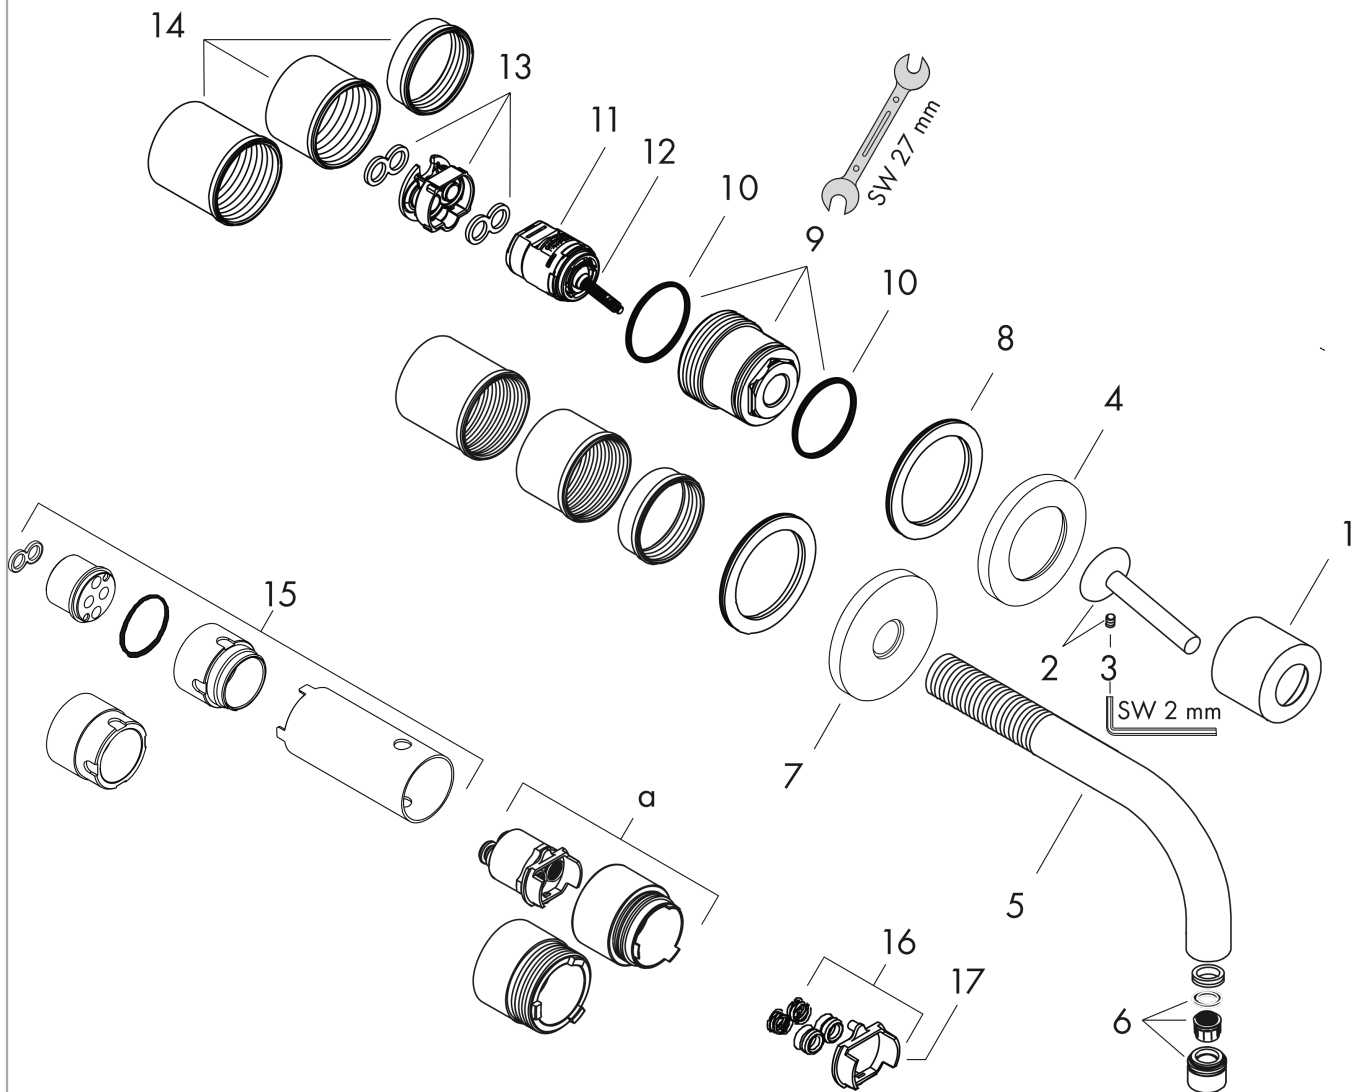

AXOR Uno

Single lever basin mixer for concealed installation wall-mounted with spout 225 mm and escutcheons

Surfaces: **Brushed Black Chrome** Article Number: **38116340**

product features

- consists of: single lever basin mixer for concealed installation wall-mounted, waste set
- projection: 225 mm
- spray type: normal spray
- maximum flow rate at 3 bar: 5 l/min
- joystick ceramic cartridge
- suitable for continuous flow water heaters
- non-closing waste set
- connection type: basic set
- connection dimension: DN15
- handle can be positioned on the right or left, depends on the basic set installation

Flowchart

AXOR Uno

Single lever basin mixer for concealed installation wall-mounted with spout 225 mm and escutcheons

Surfaces: **Brushed Black Chrome** Article Number: **38116340**

Installation examples

AXOR Uno

Single lever basin mixer for concealed installation wall-mounted with spout 225 mm and escutcheons

Surfaces: **Brushed Black Chrome** Article Number: **38116340**

Exploded Drawing

Year of production: >11/16

Pos.		Article Number	Price	PU
1	flange	96908340	€ 53,91	1
2	handle	10092340	€ 105,91	1
3	hollow set screw M4x6	97767000	€ 3,21	1
4	escutcheon for handle	96909340	€ 124,95	1
5	spout 220 mm	97368340	€ 243,12	1
6	aerator M18x1 (5 l/min)	95387000	€ 35,94	1
7	escutcheon for spout	96910340	€ 105,91	1
8	washer	97600000	€ 11,31	1
9	nut	95645000	€ 35,94	1
10	O-ring 34x2	98383000	€ 5,24	1
11	cartridge, assy	96783000	€ 86,16	1
12	O-ring 21,95x1,78	95169000	€ 3,21	1
13	adapter for cartridge	95644000	€ 13,92	1
14	fixing set	97971000	€ 35,94	1
15	extension set 25 mm for 13622180	31971000	-	1
16	conversion kit	95643000	€ 35,94	1
17	adapter for cartridge	97280000	€ 5,24	1
a	extension set for 38111180	38982000	€ 162,08	1
b	pop up waste	51301340	-	1
c	base body	13622180	-	1
d	adapter for exchanged connections	93561000	€ 249,90	1
e	service tool for disassembling the handle	92124000	€ 124,95	1