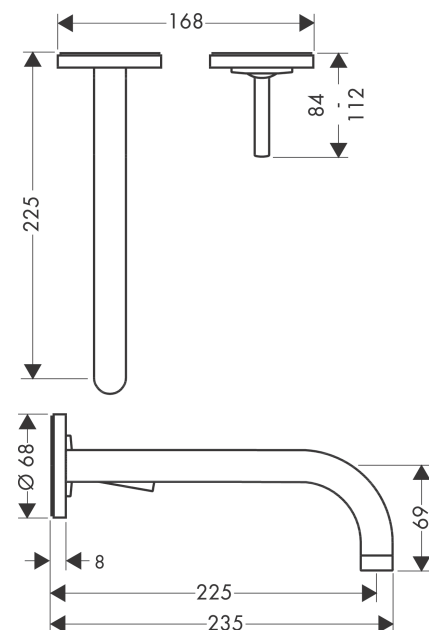

AXOR Uno

Single lever basin mixer for concealed installation wall-mounted with spout 225 mm and escutcheons

Surfaces: **Brushed Black Chrome** Article Number: **38116340**

product features

- consists of: single lever basin mixer for concealed installation wall-mounted, waste set
- projection: 225 mm
- spray type: normal spray
- maximum flow rate at 3 bar: 5 l/min
- joystick ceramic cartridge
- suitable for continuous flow water heaters
- non-closing waste set
- connection type: basic set
- connection dimension: DN15
- handle can be positioned on the right or left, depends on the basic set installation

Technology

Certificates

Product image

Scale drawing

AXOR Uno

Single lever basin mixer for concealed installation wall-mounted with spout 225 mm and escutcheons

Surfaces: **Brushed Black Chrome** Article Number: **38116340**

Single lever basin mixer for concealed installation wall-mounted with spout 225 mm and escutcheons

Surfaces: **Brushed Black Chrome** Article Number: **38116340**

Exploded Drawing

Year of production: >11/16

Pos.		Article Number	Price	PU
1	flange	96908340	€ 53,91	1
2	handle	10092340	€ 105,91	1
3	hollow set screw M4x6	97767000	€ 3,21	1
4	escutcheon for handle	96909340	€ 124,95	1
5	spout 220 mm	97368340	€ 243,12	1
6	aerator M18x1 (5 l/min)	95387000	€ 35,94	1
7	escutcheon for spout	96910340	€ 105,91	1
8	washer	97600000	€ 11,31	1
9	nut	95645000	€ 35,94	1
10	O-ring 34x2	98383000	€ 5,24	1
11	cartridge, assy	96783000	€ 86,16	1
12	O-ring 21,95x1,78	95169000	€ 3,21	1
13	adapter for cartridge	95644000	€ 13,92	1
14	fixing set	97971000	€ 35,94	1
15	extension set 25 mm for 13622180	31971000	-	1
16	conversion kit	95643000	€ 35,94	1
17	adapter for cartridge	97280000	€ 5,24	1
a	extension set for 38111180	38982000	€ 162,08	1
b	pop up waste	51301340	-	1
c	base body	13622180	-	1
d	adapter for exchanged connections	93561000	€ 249,90	1
e	service tool for disassembling the handle	92124000	€ 124,95	1