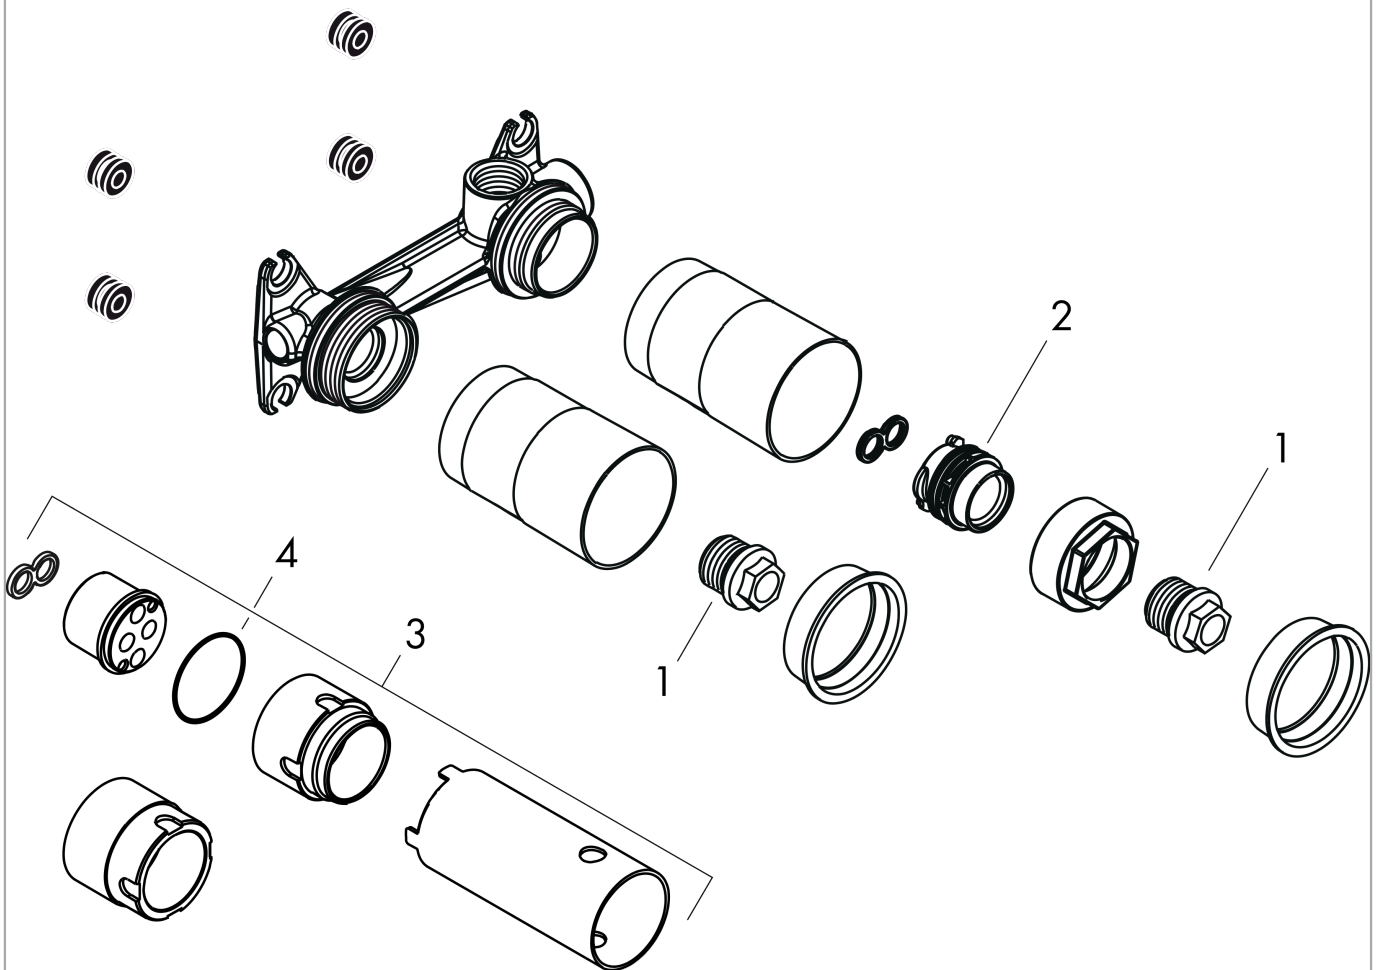

Basic set for single lever basin mixer for concealed installation wall-mounted

Surfaces: n.a. Article Number: 13622180

Description

product features

- variable positioning of the mixer system, can be left or right of the spout
- easy orientation due to support surfaces for the spirit level
- with building protection cover against contamination during assembly
- with dimension indication for exact determination of the installation depth
- with pre-mounted fastening lugs for mounting in drywall and solidwall
- sound-decoupled installation
- connection dimension: DN15
- minimum mounting depth: 44 mm
- maximum mounting depth: 72 mm

Certificates

Product image

Scale drawing

Basic set for single lever basin mixer for concealed installation wall-mounted

Surfaces: n.a. Article Number: 13622180

Exploded Drawing

Year of production: >12/09

Basic set for single lever basin mixer for concealed installation wall-mounted

Surfaces: n.a. Article Number: **13622180**

Spare part list

Year of production: >12/09

Pos.	Description	Article Number	Price	PU
1	O-ring 18x2,5	98139000	€ 3,21	1
2	O-ring 24x3	92112000	€ 3,21	1
3	extension set 25 mm for 13622180	31971000	-	1
4	O-ring 34x2	98383000	€ 5,24	1