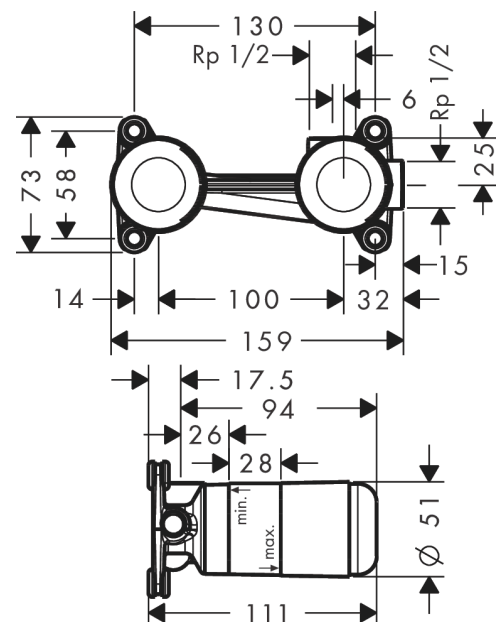

Basic set for single lever basin mixer for concealed installation wall-mounted

Surfaces: n.a. Article Number: 13622180

Description

product features

- variable positioning of the mixer system, can be left or right of the spout
- easy orientation due to support surfaces for the spirit level
- with building protection cover against contamination during assembly
- with dimension indication for exact determination of the installation depth
- with pre-mounted fastening lugs for mounting in drywall and solidwall
- sound-decoupled installation
- connection dimension: DN15
- minimum mounting depth: 44 mm
- maximum mounting depth: 72 mm

Certificates

Product image

Scale drawing

Basic set for single lever basin mixer for concealed installation wall-mounted

Surfaces: n.a. Article Number: 13622180

Exploded Drawing

Year of production: >12/09

Basic set for single lever basin mixer for concealed installation wall-mounted

Surfaces: n.a. Article Number: **13622180**

Spare part list

Year of production: >12/09

Pos.	Description	Article Number	Price	PU
1	O-ring 18x2,5	98139000	€ 3,21	1
2	O-ring 24x3	92112000	€ 3,21	1
3	extension set 25 mm for 13622180	31971000	-	1
4	O-ring 34x2	98383000	€ 5,24	1