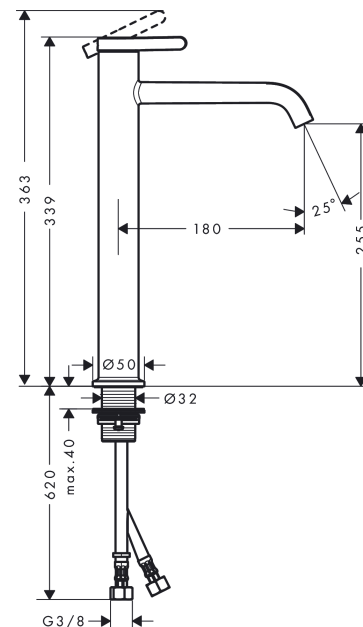

AXOR One
Single lever basin mixer 260 with lever handle for wash bowls with waste set
 Surfaces: **Matt Black** Article Number: **48002670**

product features

- consists of: single lever basin mixer, waste set
- ComfortZone 260
- projection: 180 mm
- spout height: 255 mm
- spray type: normal spray
- maximum flow rate at 3 bar: 5 l/min
- ceramic cartridge
- temperature limitation adjustable
- suitable for continuous flow water heaters
- non-closing waste set
- material waste set: metal
- connection type: G 3/8 connections
- connection dimension: DN15

Technology

Design awards

Certificates

Product image

Scale drawing

AXOR One
Single lever basin mixer 260 with lever handle for wash bowls with waste set
Surfaces: **Matt Black** Article Number: **48002670**