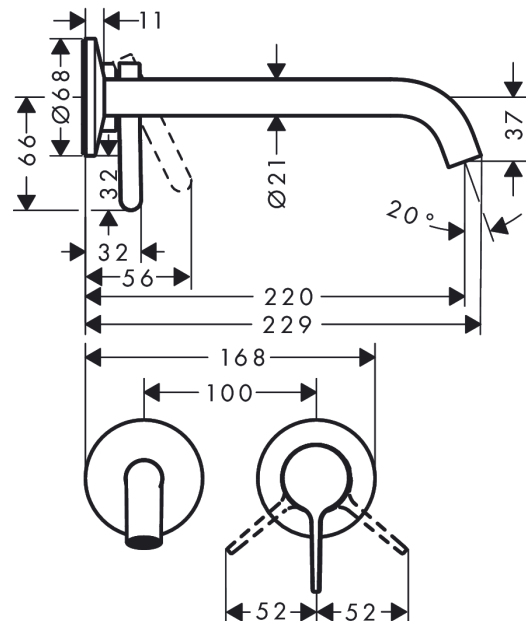

AXOR One

Single lever basin mixer for concealed installation wall-mounted with lever handle and spout
220 mm

Surfaces: **Chrome** Article Number: **48120000**

product features

- consists of: single lever basin mixer, waste set
- projection: 220 mm
- spray type: normal spray
- maximum flow rate at 3 bar: 5 l/min
- ceramic cartridge
- temperature limitation adjustable
- suitable for continuous flow water heaters
- non-closing waste set
- connection type: basic set
- connection dimension: DN15
- handle can be positioned on the right or left, depends on the basic set installation

Technology

Design awards

Certificates

Product image

Scale drawing

AXOR One

Single lever basin mixer for concealed installation wall-mounted with lever handle and spout
220 mm

Surfaces: **Chrome** Article Number: **48120000**

Flowchart

AXOR One

Single lever basin mixer for concealed installation wall-mounted with lever handle and spout
220 mm

Surfaces: **Chrome** Article Number: **48120000**

Exploded Drawing

Year of production: >06/21

AXOR One

Single lever basin mixer for concealed installation wall-mounted with lever handle and spout
220 mm

Surfaces: **Chrome** Article Number: **48120000**

Spare part list

Year of production: >06/21

Pos.		Article Number	Price	PU
1	aerator cpl.	93118000	€ 22,37	1
2	special tool	98987000	€ 8,45	1
3	spout 220 mm	94346000	€ 86,16	1
4	escutcheon for spout	94348000	€ 124,95	1
5	washer	97600000	€ 11,31	1
6	handle	94347000	€ 44,63	1
7	hollow set screw M5x5	98446000	€ 3,21	1
8	sleeve	93989000	€ 28,20	1
9	escutcheon for handle	94349000	€ 100,44	1
10	nut	94752000	€ 28,20	1
11	O-ring 26x2	98147000	€ 3,21	1
12	cartridge, assy	93760000	€ 86,16	1
13	seal	93383000	€ 11,31	1
14	adapter for cartridge	95634000	€ 11,31	1
15	fixing set	97971000	€ 35,94	1
16	extension 25 mm	13586000	-	1
a	pop up waste	51301000	-	1
b	adapter for exchanged connections	93819000	€ 162,08	1