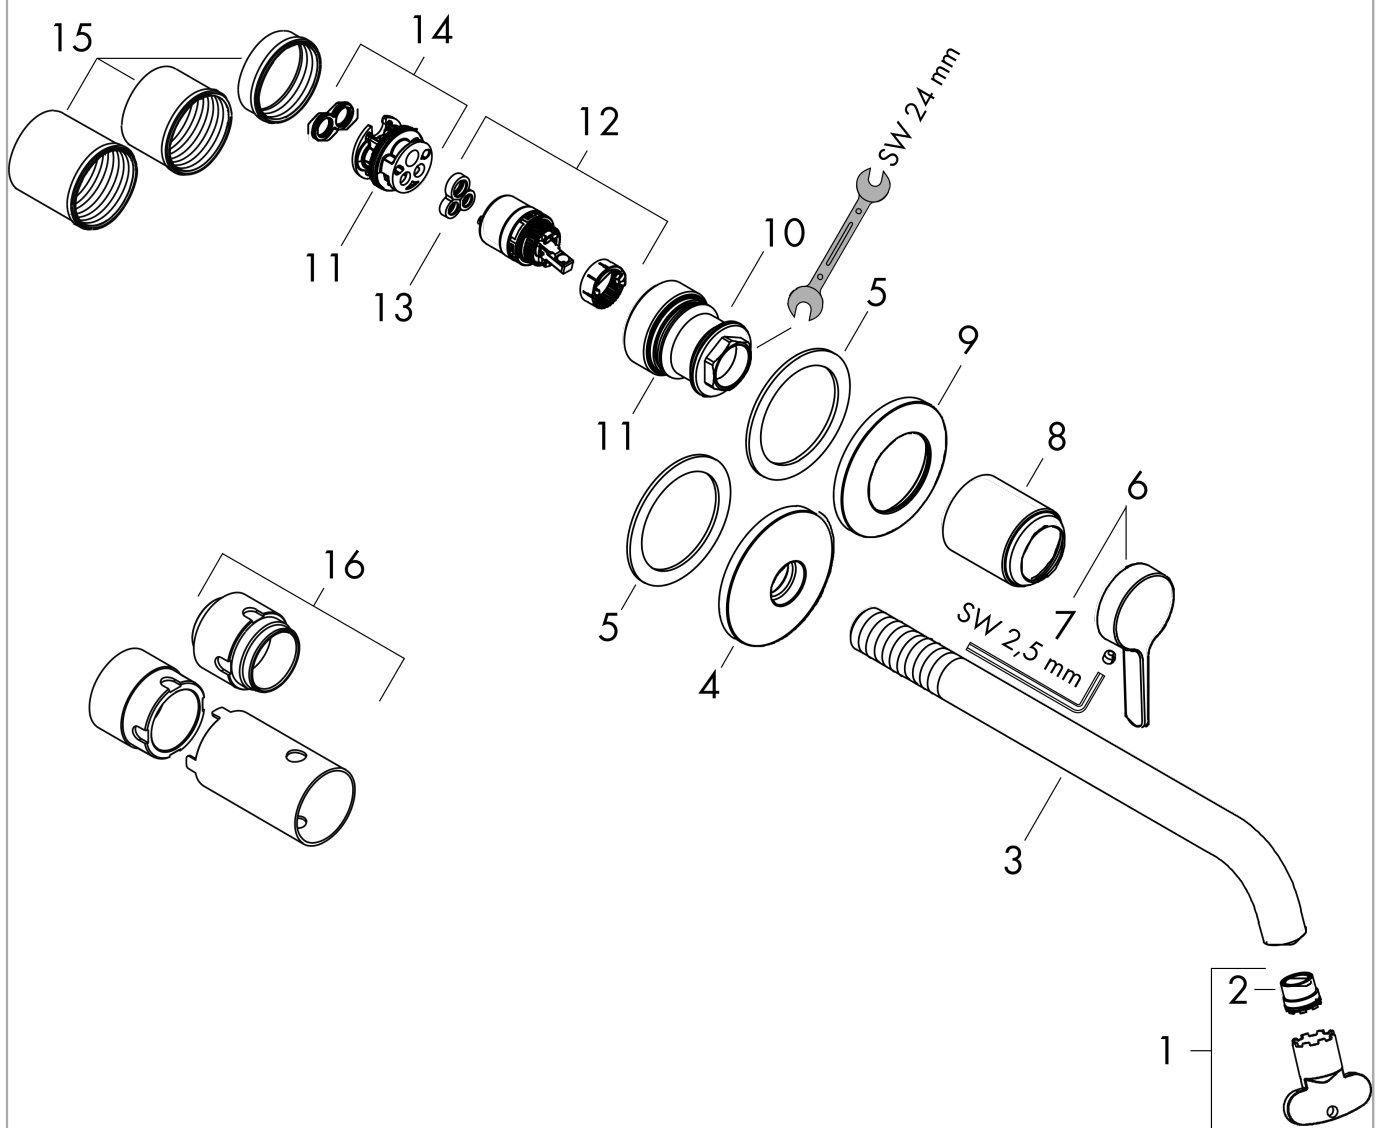

AXOR One

Single lever basin mixer for concealed installation wall-mounted with lever handle and spout
220 mm

Surfaces: **Chrome** Article Number: **48120000**

product features

- consists of: single lever basin mixer, waste set
- projection: 220 mm
- spray type: normal spray
- maximum flow rate at 3 bar: 5 l/min
- ceramic cartridge
- temperature limitation adjustable
- suitable for continuous flow water heaters
- non-closing waste set
- connection type: basic set
- connection dimension: DN15
- handle can be positioned on the right or left, depends on the basic set installation

Technology

Design awards

Certificates

Product image

Scale drawing

AXOR One

Single lever basin mixer for concealed installation wall-mounted with lever handle and spout
220 mm

Surfaces: **Chrome** Article Number: **48120000**

Flowchart

AXOR One

Single lever basin mixer for concealed installation wall-mounted with lever handle and spout
220 mm

Surfaces: **Chrome** Article Number: **48120000**

Exploded Drawing

Year of production: >06/21

AXOR One

Single lever basin mixer for concealed installation wall-mounted with lever handle and spout
220 mm

Surfaces: **Chrome** Article Number: **48120000**

Spare part list

Year of production: >06/21

Pos.		Article Number	Price	PU
1	aerator cpl.	93118000	€ 22,37	1
2	special tool	98987000	€ 8,45	1
3	spout 220 mm	94346000	€ 86,16	1
4	escutcheon for spout	94348000	€ 124,95	1
5	washer	97600000	€ 11,31	1
6	handle	94347000	€ 44,63	1
7	hollow set screw M5x5	98446000	€ 3,21	1
8	sleeve	93989000	€ 28,20	1
9	escutcheon for handle	94349000	€ 100,44	1
10	nut	94752000	€ 28,20	1
11	O-ring 26x2	98147000	€ 3,21	1
12	cartridge, assy	93760000	€ 86,16	1
13	seal	93383000	€ 11,31	1
14	adapter for cartridge	95634000	€ 11,31	1
15	fixing set	97971000	€ 35,94	1
16	extension 25 mm	13586000	-	1
a	pop up waste	51301000	-	1
b	adapter for exchanged connections	93819000	€ 162,08	1