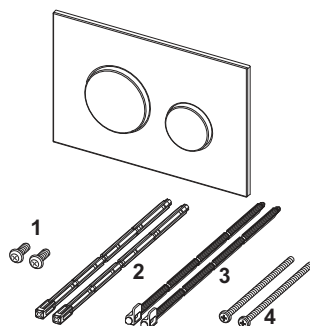

**TECEloop plastic toilet flush plate for dual-flush system**

Article number: 9240626

Colour: Bright chrome

Exhibition samples: —

DU 1: 1 pc.

DU 2: 10 pc.

**Description:**

Flush plate for TECE cisterns, for front or top actuation. Extremely flat plastic flush plate with two spring-mounted buttons. Compatible with insert chute for cleaning tablets.

Dimensions (W x H x D): 216 x 145 x 6 mm

**Sales data:**

Product name: TECEloop plastic toilet flush plate bright chrome dual-flush system  
 Commodity group: 904  
 Product group: 2009040040

**Dimensional drawings:**

**Spare parts:**

- |   |         |                              |
|---|---------|------------------------------|
| 1 | 9820263 | Fastening screws             |
| 2 | 9820022 | Actuation rods               |
| 3 | 9820498 | "Easy fit" actuation rods    |
| 4 | 9820497 | "Easy fit" attachment screws |