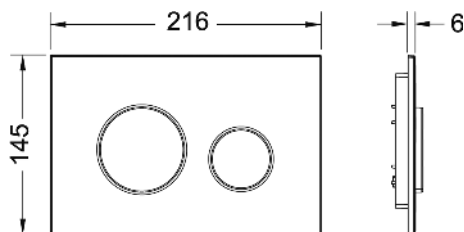

**TECEloop plastic toilet flush plate for dual-flush system**

Article number: 9240626

Colour: Bright chrome

Exhibition samples: —

DU 1: 1 pc.

DU 2: 10 pc.

**Description:**

Flush plate for TECE cisterns, for front or top actuation. Extremely flat plastic flush plate with two spring-mounted buttons. Compatible with insert chute for cleaning tablets.

Dimensions (W x H x D): 216 x 145 x 6 mm

**Sales data:**

Product name: TECEloop plastic toilet flush plate bright chrome dual-flush system  
 Commodity group: 904  
 Product group: 2009040040

**Dimensional drawings:**