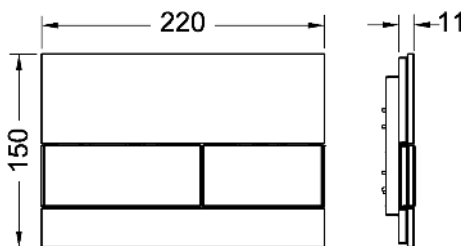

TECEsquare glass toilet flush plate for dual-flush system

Article number: 9240800

Colour: White glass, white buttons

Exhibition samples: Yes

DU 1: 1 pc.

DU 2: 10 pc.

Description:

Flush plate for TECE cisterns, for front or top actuation. Flat glass flush plate with two spring-mounted actuation rocker buttons. Suitable for flush-mounted installation in combination with toilet installation frame for flush-mounted install (e.g. Order No. 9240649). Compatible with insert chute for cleaning tablets. Dimensions (W x H x D): 220 x 150 x 11 mm

Sales data:

Product name: TECEsquare toilet flush plate white glass white buttons dual-flush system
 Commodity group: 904
 Product group: 2009040060

Dimensional drawings:

Spare parts:

- | | | |
|---|---------|---------------------------------|
| 1 | 9820253 | Push-button springs, set of two |
| 2 | 9820249 | Safety bolt |
| 3 | 9820263 | Fastening screws |
| 4 | 9820022 | Actuation rods |
| 5 | 9820180 | Bow-type handles |
| 6 | 9820328 | Support frame |
| 7 | 9820557 | Flush buttons white |
| 8 | 9820498 | "Easy fit" actuation rods |
| 9 | 9820497 | "Easy fit" attachment screws |