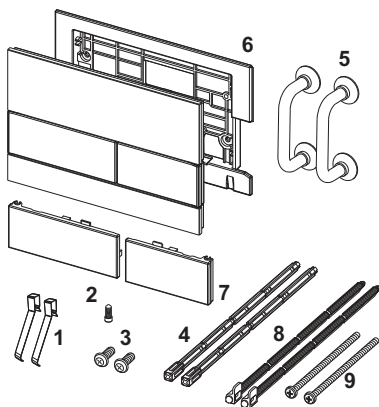

TECEsquare glass toilet flush plate for dual-flush system

Article number: 9240800

Colour: White glass, white buttons

Exhibition samples: Yes

DU 1: 1 pc.

DU 2: 10 pc.

Description:

Flush plate for TECE cisterns, for front or top actuation. Flat glass flush plate with two spring-mounted actuation rocker buttons. Suitable for flush-mounted installation in combination with toilet installation frame for flush-mounted install (e.g. Order No. 9240649). Compatible with insert chute for cleaning tablets. Dimensions (W x H x D): 220 x 150 x 11 mm

Sales data:

Product name: TECEsquare toilet flush plate white glass white buttons dual-flush system
 Commodity group: 904
 Product group: 2009040060

Dimensional drawings:

Spare parts:

- | | | |
|---|---------|---------------------------------|
| 1 | 9820253 | Push-button springs, set of two |
| 2 | 9820249 | Safety bolt |
| 3 | 9820263 | Fastening screws |
| 4 | 9820022 | Actuation rods |
| 5 | 9820180 | Bow-type handles |
| 6 | 9820328 | Support frame |
| 7 | 9820557 | Flush buttons white |
| 8 | 9820498 | "Easy fit" actuation rods |
| 9 | 9820497 | "Easy fit" attachment screws |