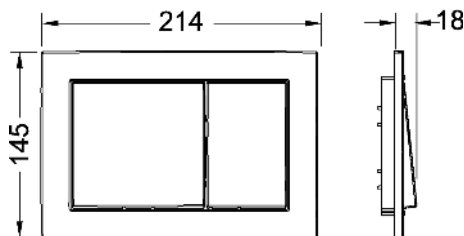

**TECEbase toilet flush plate for dual-flush system**

Article number: 9240701

Colour: Bright chrome  
 Exhibition samples: —  
 DU 1: 1 pc.  
 DU 2: 10 pc.

**Description:**

Flush plate for TECE cisterns, for front or top actuation. Plastic flush plate incl. actuating rods and mounting material. Compatible with insert chute for cleaning tablets.

Dimensions (W x H x D): 214 x 145 x 18 mm

**Sales data:**

Product name: TECEbase toilet flush plate for dual-flush system bright chrome  
 Commodity group: 904  
 Product group: 2009040080

**Dimensional drawings:**