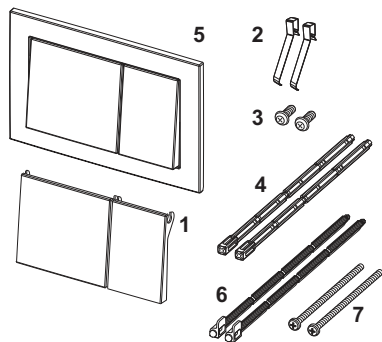

**TECEbase toilet flush plate for dual-flush system**

Article number: 9240701

Colour: Bright chrome  
 Exhibition samples: —  
 DU 1: 1 pc.  
 DU 2: 10 pc.

**Description:**

Flush plate for TECE cisterns, for front or top actuation. Plastic flush plate incl. actuating rods and mounting material. Compatible with insert chute for cleaning tablets.

Dimensions (W x H x D): 214 x 145 x 18 mm

**Sales data:**

Product name: TECEbase toilet flush plate for dual-flush system bright chrome  
 Commodity group: 904  
 Product group: 2009040080

**Dimensional drawings:**

**Spare parts:**

- |   |         |                                 |
|---|---------|---------------------------------|
| 1 | 9820241 | Button set, white               |
| 2 | 9820020 | Push-button springs, set of two |
| 3 | 9820263 | Fastening screws                |
| 4 | 9820022 | Actuation rods                  |
| 6 | 9820498 | “Easy fit” actuation rods       |
| 7 | 9820497 | “Easy fit” attachment screws    |