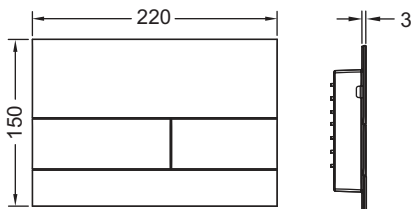

Dimensional drawings: