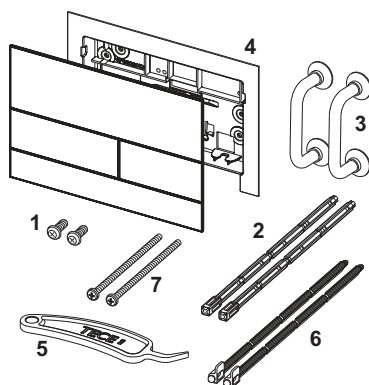

**TECEsquare II metal toilet flush plate for dual-flush system**

Article number: 9240832

Colour: Bright white  
 Exhibition samples: Yes  
 DU 1: 1 pc.  
 DU 2: 10 pc.

**Description:**

Flush plate for TECE cisterns, for front or top actuation. Extra-flat metal flush plate with two spring-mounted actuation rocker buttons. Incl. actuation rods, mounting material and disassembly tool. Compatible with insert chute for cleaning tablets. Dimensions (W x H x D): 220 x 150 x 3 mm

**Product supplied with toilet installation frame function!**

**Sales data:**

Product name: TECEsquare II metal toilet flush plate, bright white, dual-flush system  
 Commodity group: 904  
 Product group: 2009040070

**Dimensional drawings:**

**Spare parts:**

- |   |         |                                 |
|---|---------|---------------------------------|
| 1 | 9820263 | Fastening screws                |
| 2 | 9820022 | Actuation rods                  |
| 3 | 9820180 | Bow-type handles                |
| 4 | 9820347 | Support frame                   |
| 5 | 9820390 | Dismounting and programming key |
| 6 | 9820498 | “Easy fit” actuation rods       |
| 7 | 9820497 | “Easy fit” attachment screws    |