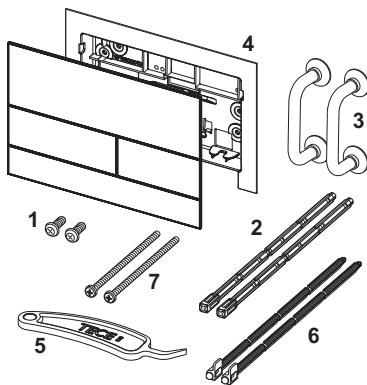

TECEsquare II metal toilet flush plate for dual-flush system

Article number: 9240831

Colour: Bright chrome
 Exhibition samples: Yes
 DU 1: 1 pc.
 DU 2: 10 pc.

Description:

Flush plate for TECE cisterns, for front or top actuation. Extra-flat metal flush plate with two spring-mounted actuation rocker buttons. Incl. actuation rods, mounting material and disassembly tool. Compatible with insert chute for cleaning tablets. Dimensions (W x H x D): 220 x 150 x 3 mm

Product supplied with toilet installation frame function!

Sales data:

Product name: TECEsquare II metal toilet flush plate, bright chrome, dual-flush system
 Commodity group: 904
 Product group: 2009040070

Dimensional drawings:

Spare parts:

- | | | |
|---|---------|---------------------------------|
| 1 | 9820263 | Fastening screws |
| 2 | 9820022 | Actuation rods |
| 3 | 9820180 | Bow-type handles |
| 4 | 9820347 | Support frame |
| 5 | 9820390 | Dismounting and programming key |
| 6 | 9820498 | "Easy fit" actuation rods |
| 7 | 9820497 | "Easy fit" attachment screws |