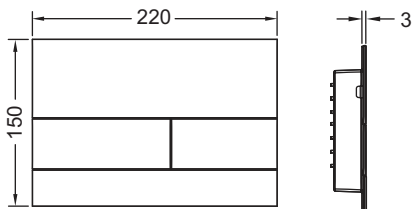

TECEsquare II metal toilet flush plate for dual-flush system

Article number: 9240831

Colour: Bright chrome
 Exhibition samples: Yes
 DU 1: 1 pc.
 DU 2: 10 pc.

Description:

Flush plate for TECE cisterns, for front or top actuation. Extra-flat metal flush plate with two spring-mounted actuation rocker buttons. Incl. actuation rods, mounting material and disassembly tool. Compatible with insert chute for cleaning tablets. Dimensions (W x H x D): 220 x 150 x 3 mm

Product supplied with toilet installation frame function!

Sales data:

Product name: TECEsquare II metal toilet flush plate, bright chrome, dual-flush system
 Commodity group: 904
 Product group: 2009040070

Dimensional drawings:

Spare parts:

- | | | |
|---|---------|---------------------------------|
| 1 | 9820263 | Fastening screws |
| 2 | 9820022 | Actuation rods |
| 3 | 9820180 | Bow-type handles |
| 4 | 9820347 | Support frame |
| 5 | 9820390 | Dismounting and programming key |
| 6 | 9820498 | "Easy fit" actuation rods |
| 7 | 9820497 | "Easy fit" attachment screws |