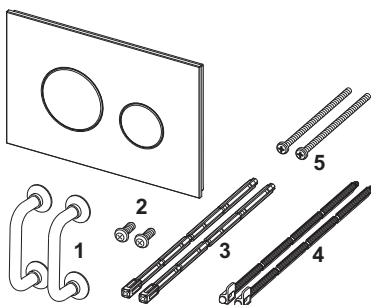

**TECEloop toilet flush plate for dual-flush system**

Article number: 9240657

Colour: Black glass, black buttons

Exhibition samples: Yes

DU 1: 1 pc.

DU 2: 10 pc.

**Description:**

Flush plate for TECE cisterns, for front or top actuation. Flat glass flush plate with two spring-mounted flush buttons. Suitable for flush-mounted installation in combination with toilet installation frame (e.g. 9240649). Compatible with insert chute for cleaning tablets.

Dimensions (W x H x D): 220 x 150 x 11 mm

**Sales data:**

Product name: TECEloop toilet flush plate, black glass, black buttons, dual-flush system

Commodity group: 904

Product group: 2009040050

**Dimensional drawings:**

**Spare parts:**

- |   |         |                              |
|---|---------|------------------------------|
| 1 | 9820180 | Bow-type handles             |
| 2 | 9820263 | Fastening screws             |
| 3 | 9820022 | Actuation rods               |
| 4 | 9820498 | “Easy fit” actuation rods    |
| 5 | 9820497 | “Easy fit” attachment screws |