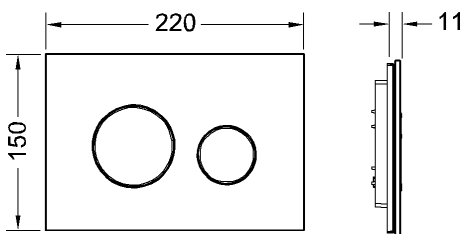

**TECEloop toilet flush plate for dual-flush system**

Article number: 9240657

Colour: Black glass, black buttons

Exhibition samples: Yes

DU 1: 1 pc.

DU 2: 10 pc.

**Description:**

Flush plate for TECE cisterns, for front or top actuation. Flat glass flush plate with two spring-mounted flush buttons. Suitable for flush-mounted installation in combination with toilet installation frame (e.g. 9240649). Compatible with insert chute for cleaning tablets.

Dimensions (W x H x D): 220 x 150 x 11 mm

**Sales data:**

Product name: TECEloop toilet flush plate, black glass, black buttons, dual-flush system

Commodity group: 904

Product group: 2009040050

**Dimensional drawings:**