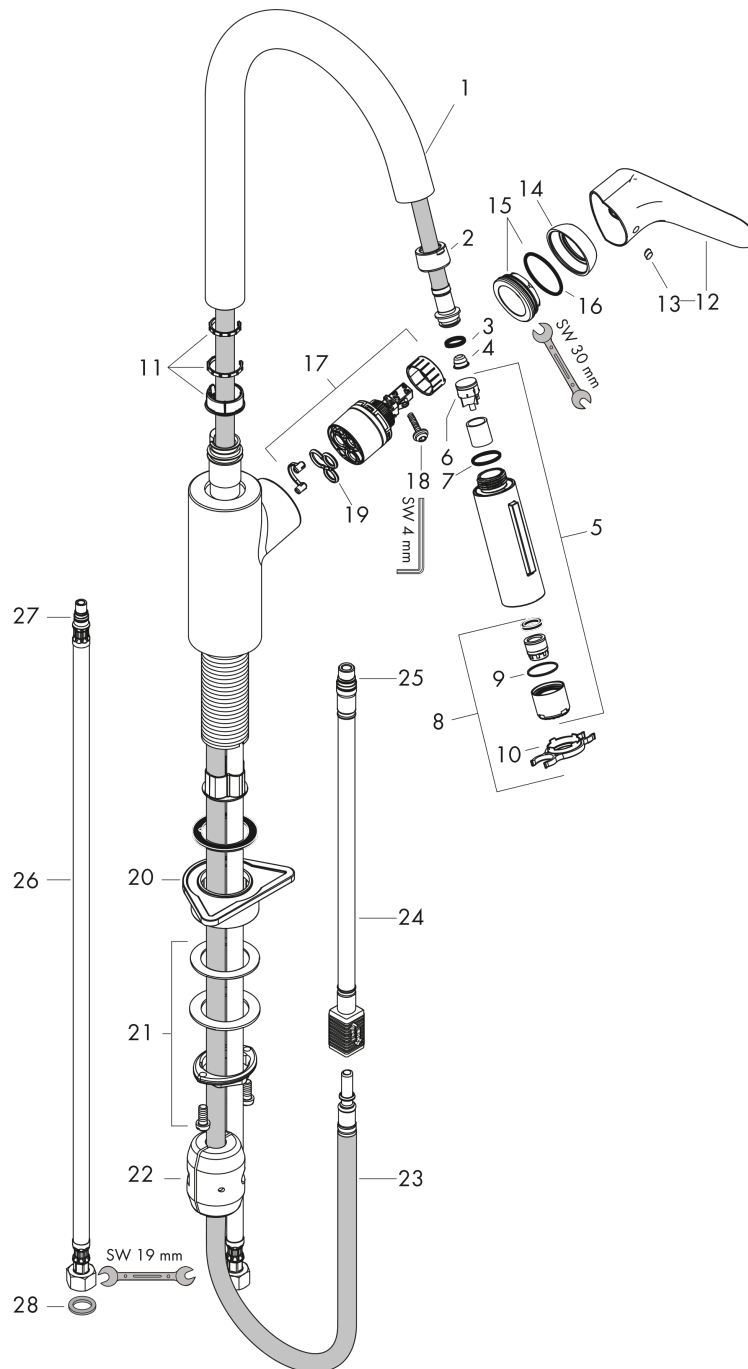

Flowchart

Focus M41

Single lever kitchen mixer 240, pull-out spray, 2jet

Surfaces: **Chrome** Article Number: **31815000**

Exploded Drawing

Year of production: >08/19

Focus M41

Single lever kitchen mixer 240, pull-out spray, 2jet

Surfaces: **Chrome** Article Number: **31815000**

Spare part list

Year of production: >08/19

Pos.	Description	Article Number	Price	PU
1	spout cpl.	95562000	€ 124,95	1
2	nut	92755000	€ 18,33	1
3	O-ring 11x2	98127000	€ 3,21	1
4	filter	97735000	€ 3,21	1
5	handspray	98459000	€ 100,44	1
6	set of non return valves DW 15	97350000	€ 18,33	1
7	O-ring 18x1,5	98231000	€ 3,21	1
8	aerator laminar M22x1 (15 l/min)	95909000	€ 44,63	1
9	O-ring 20x1	98140000	€ 3,21	1
10	service tool	95910000	€ 8,45	1
11	set of lever collars	93428000	€ 3,21	1
12	handle	98460000	€ 57,12	1
13	screw cover	96338000	€ 3,21	1
14	flange	95498000	€ 8,45	1
15	nut	97209000	€ 13,92	1
16	O-Ring 32x2	98193000	€ 3,21	1
17	cartridge, assy	92730000	€ 57,12	1
18	locking screw for handle	95140000	€ 5,24	1
19	seal	95008000	€ 8,45	1
20	support	97523000	€ 5,24	1
21	fixing set (special)	93253000	€ 18,33	1
22	weight	92500000	€ 35,94	1
23	hose 1,50 m	95507000	€ 70,57	1
24	connection hose 600 mm M10x1	95561000	€ 22,37	1
25	O-ring 8x1,75	97827000	€ 3,21	1
26	connection hose 900 mm M8x0,75 G3/8	96316000	€ 35,94	1
27	O-ring 7x1,5	98422000	€ 3,21	1
28	sealing set	95581000	€ 5,24	1