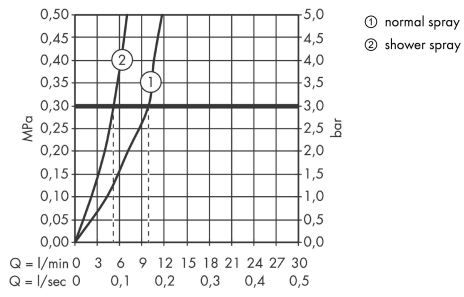

Focus M41

Single lever kitchen mixer 240, pull-out spray, 2jet

Surfaces: **Chrome** Article Number: **31815000**

Description

product features

- ComfortZone 240
- swivel range adjustable in 2 steps to 110° or 150°
- laminar spray, shower spray
- lockable shower spray, spray returns through pressing spray diverter and spray returns automatically through handle closing
- MagFit magnetic shower support
- quick connect hose
- connection dimension: DN15
- maximum flow rate at 3 bar: 10 l/min
- ceramic cartridge
- connection type: G 3/8 connections
- temperature limitation adjustable
- integrated non-return valve
- suitable for continuous flow water heaters
- extension length up to 50 cm

Technology

Design awards

Certificates

Product image

Scale drawing

Focus M41

Single lever kitchen mixer 240, pull-out spray, 2jet

Surfaces: **Chrome** Article Number: **31815000**

Flowchart

Focus M41

Single lever kitchen mixer 240, pull-out spray, 2jet

Surfaces: **Chrome** Article Number: **31815000**

Exploded Drawing

Year of production: >08/19

Focus M41

Single lever kitchen mixer 240, pull-out spray, 2jet